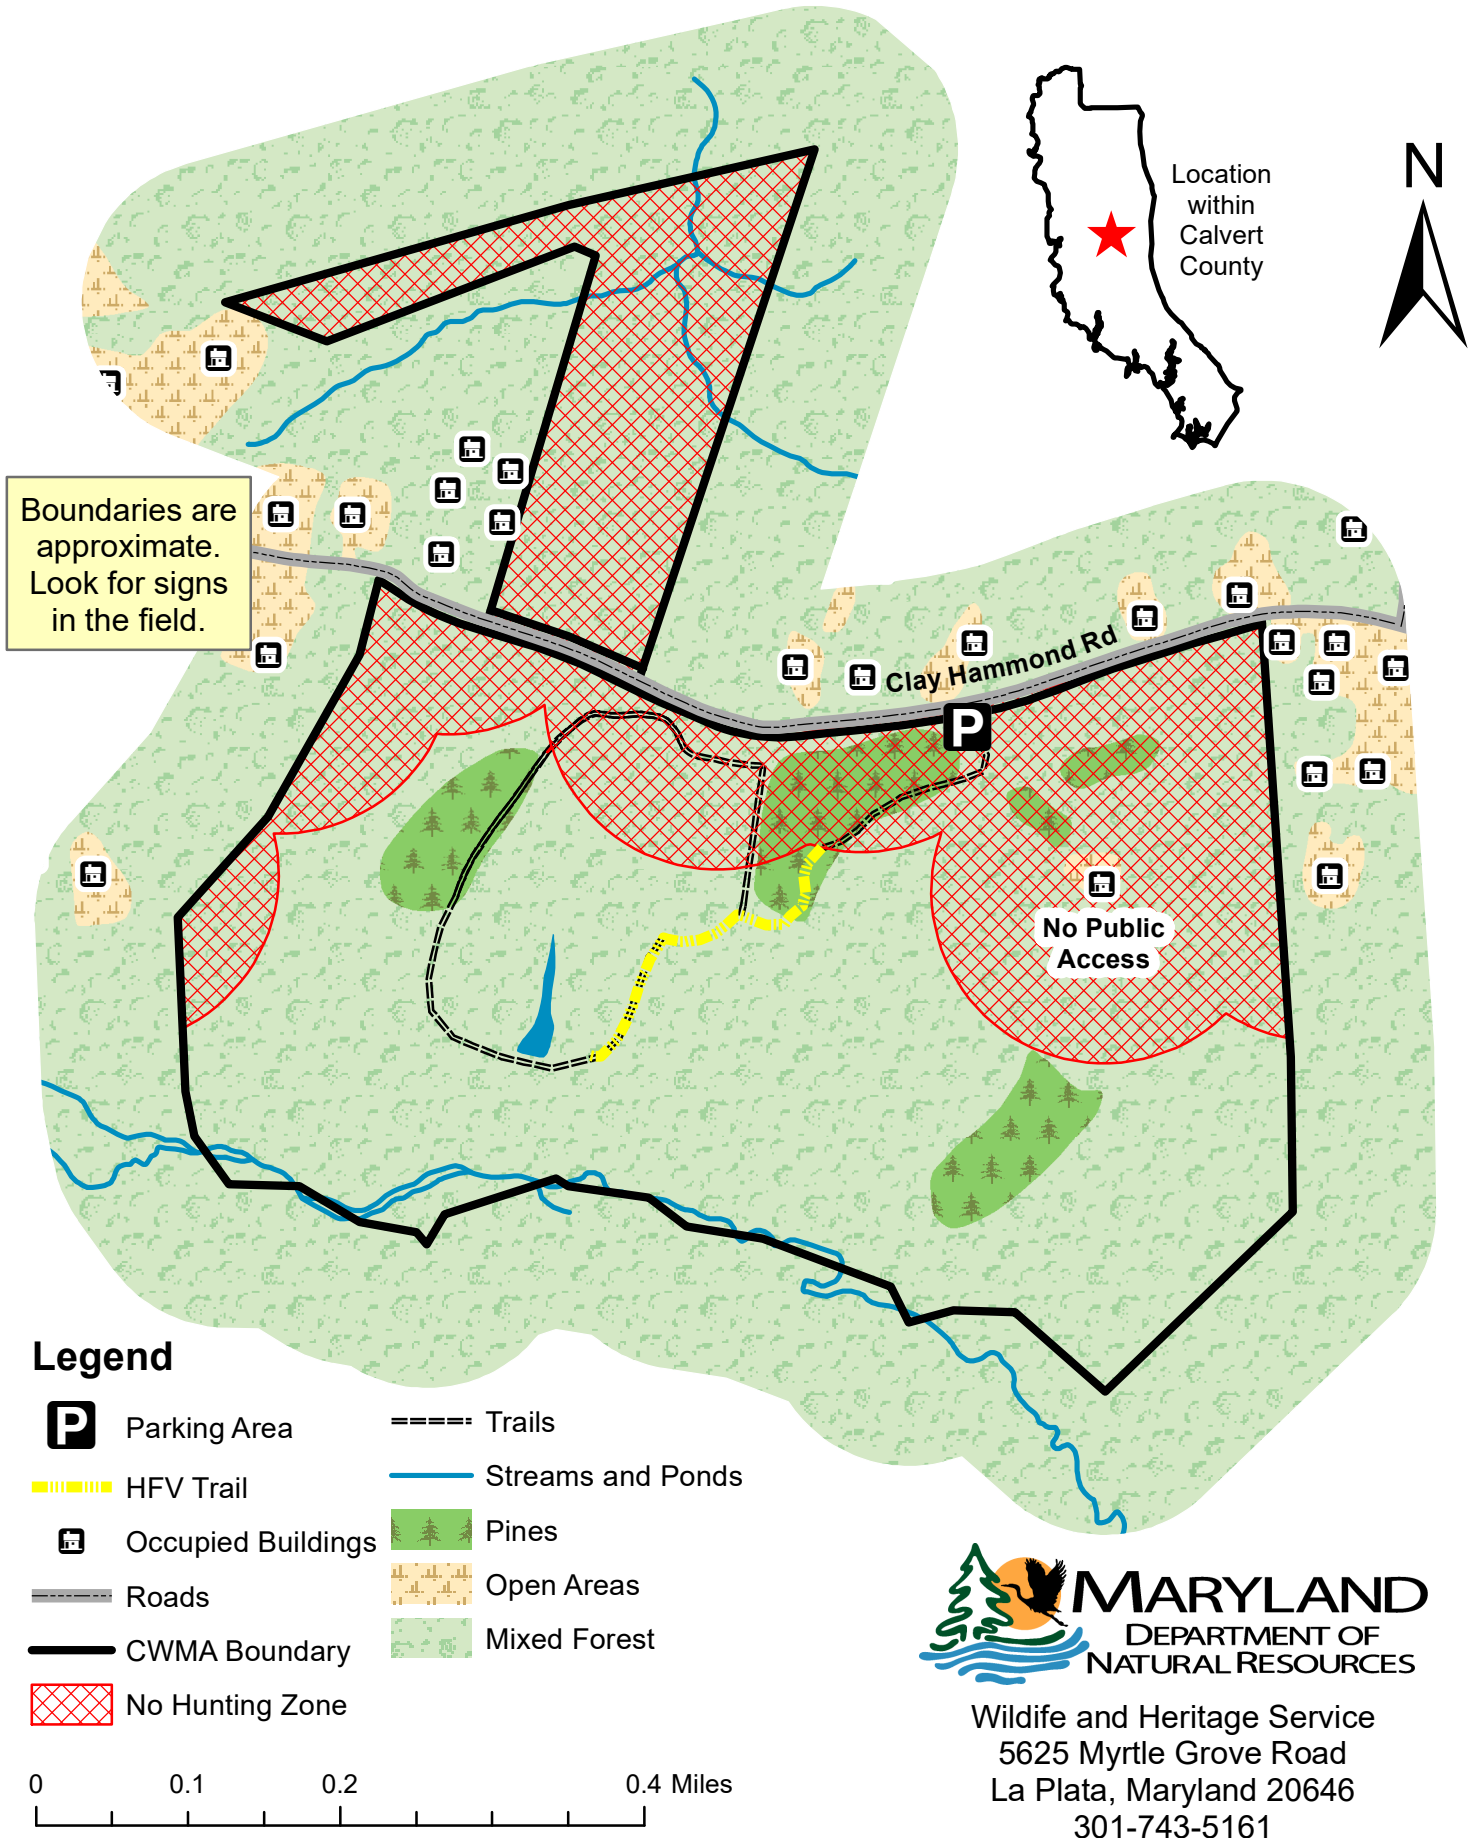

Hughes Tree Farm Cooperative Wildlife Management Area Prince Frederick, Maryland (Calvert County)

Boundaries are approximate. Look for signs in the field.

Legend

-  Parking Area
-  HFV Trail
-  Occupied Buildings
-  Roads
-  CWMA Boundary
-  No Hunting Zone
-  Trails
-  Streams and Ponds
-  Pines
-  Open Areas
-  Mixed Forest