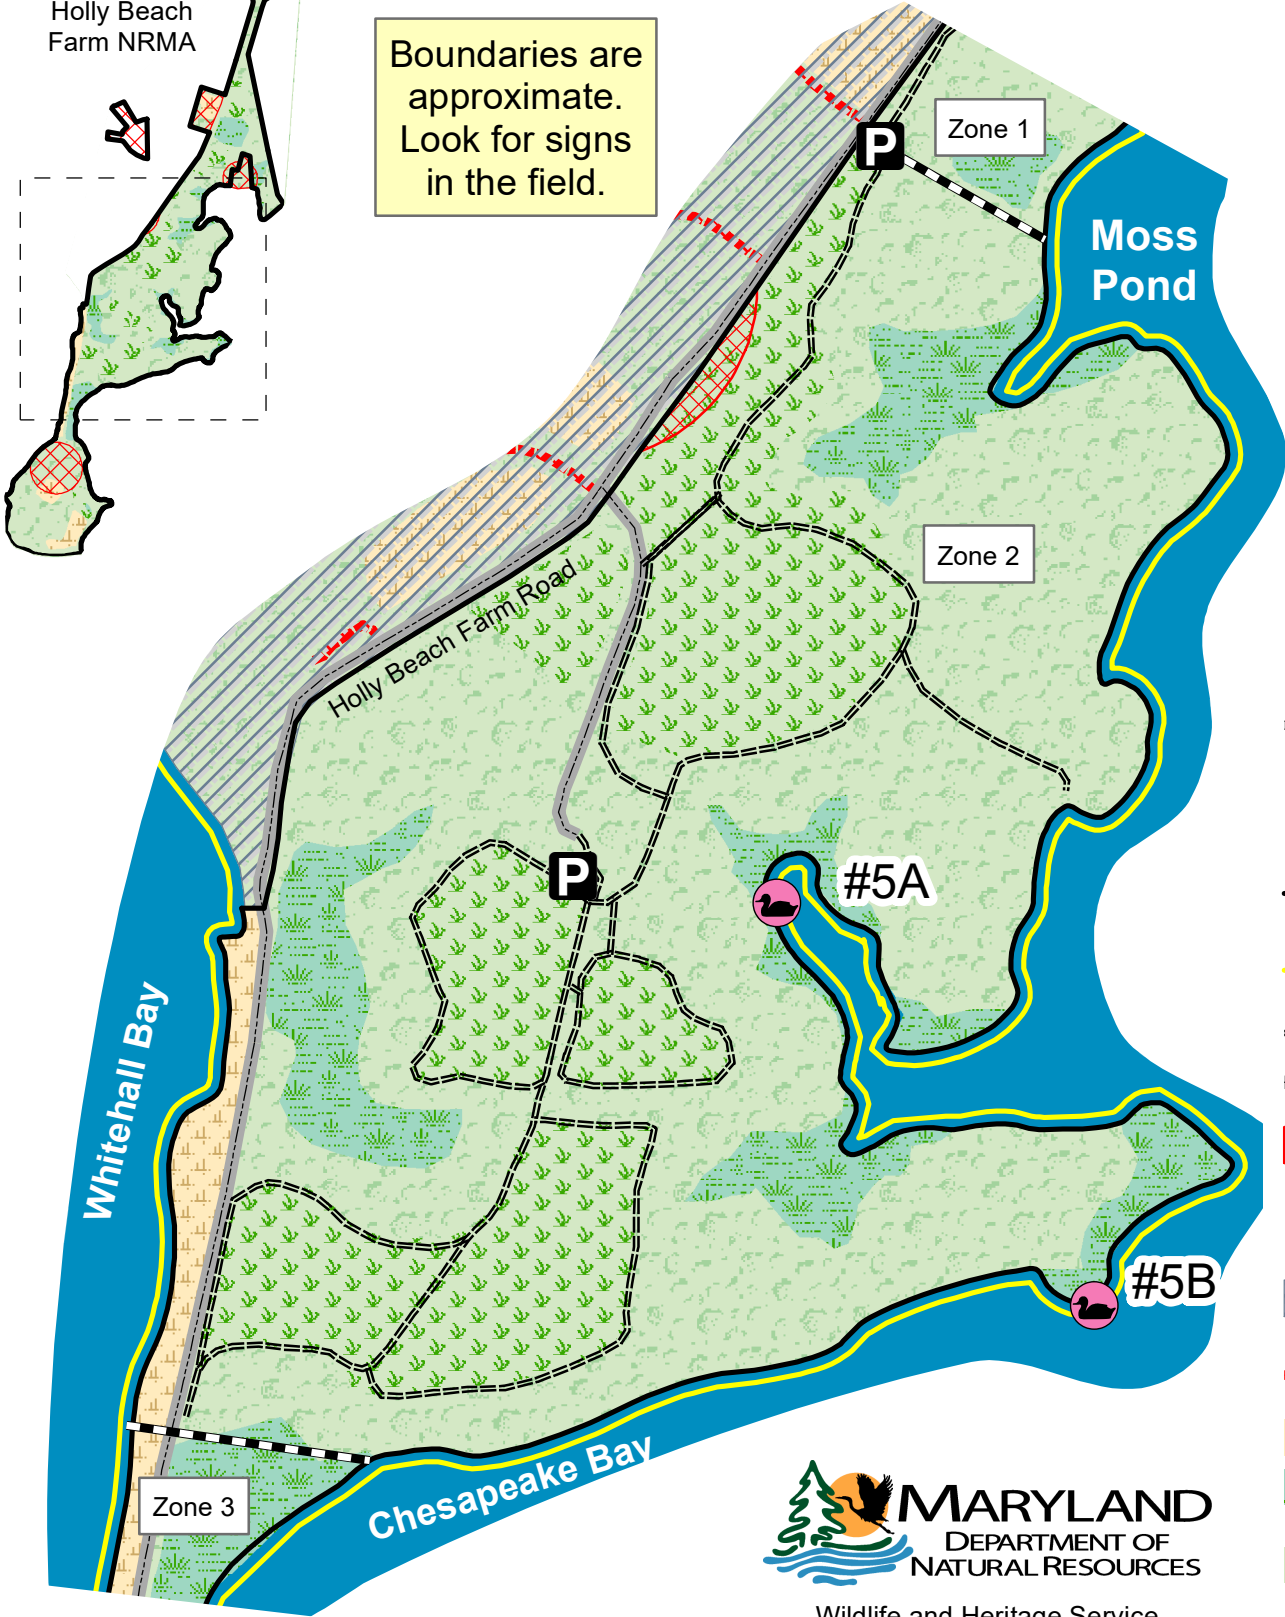

# Holly Beach Farm NRMA - Zone 2

## Annapolis, Maryland (Anne Arundel County)

Boundaries are approximate. Look for signs in the field.

### Legend

- Parking Areas
- Zone Boundary Lines
- Occupied Buildings
- NRMA Boundary
- Tidal Shoreline
- Trails
- Roads
- No Hunting Zones
- Waterfowl Hunting Site
- Private Property
- Private Driveway
- Open Areas
- Marsh
- Shrub and Early Successional
- Mixed Forest
- Water