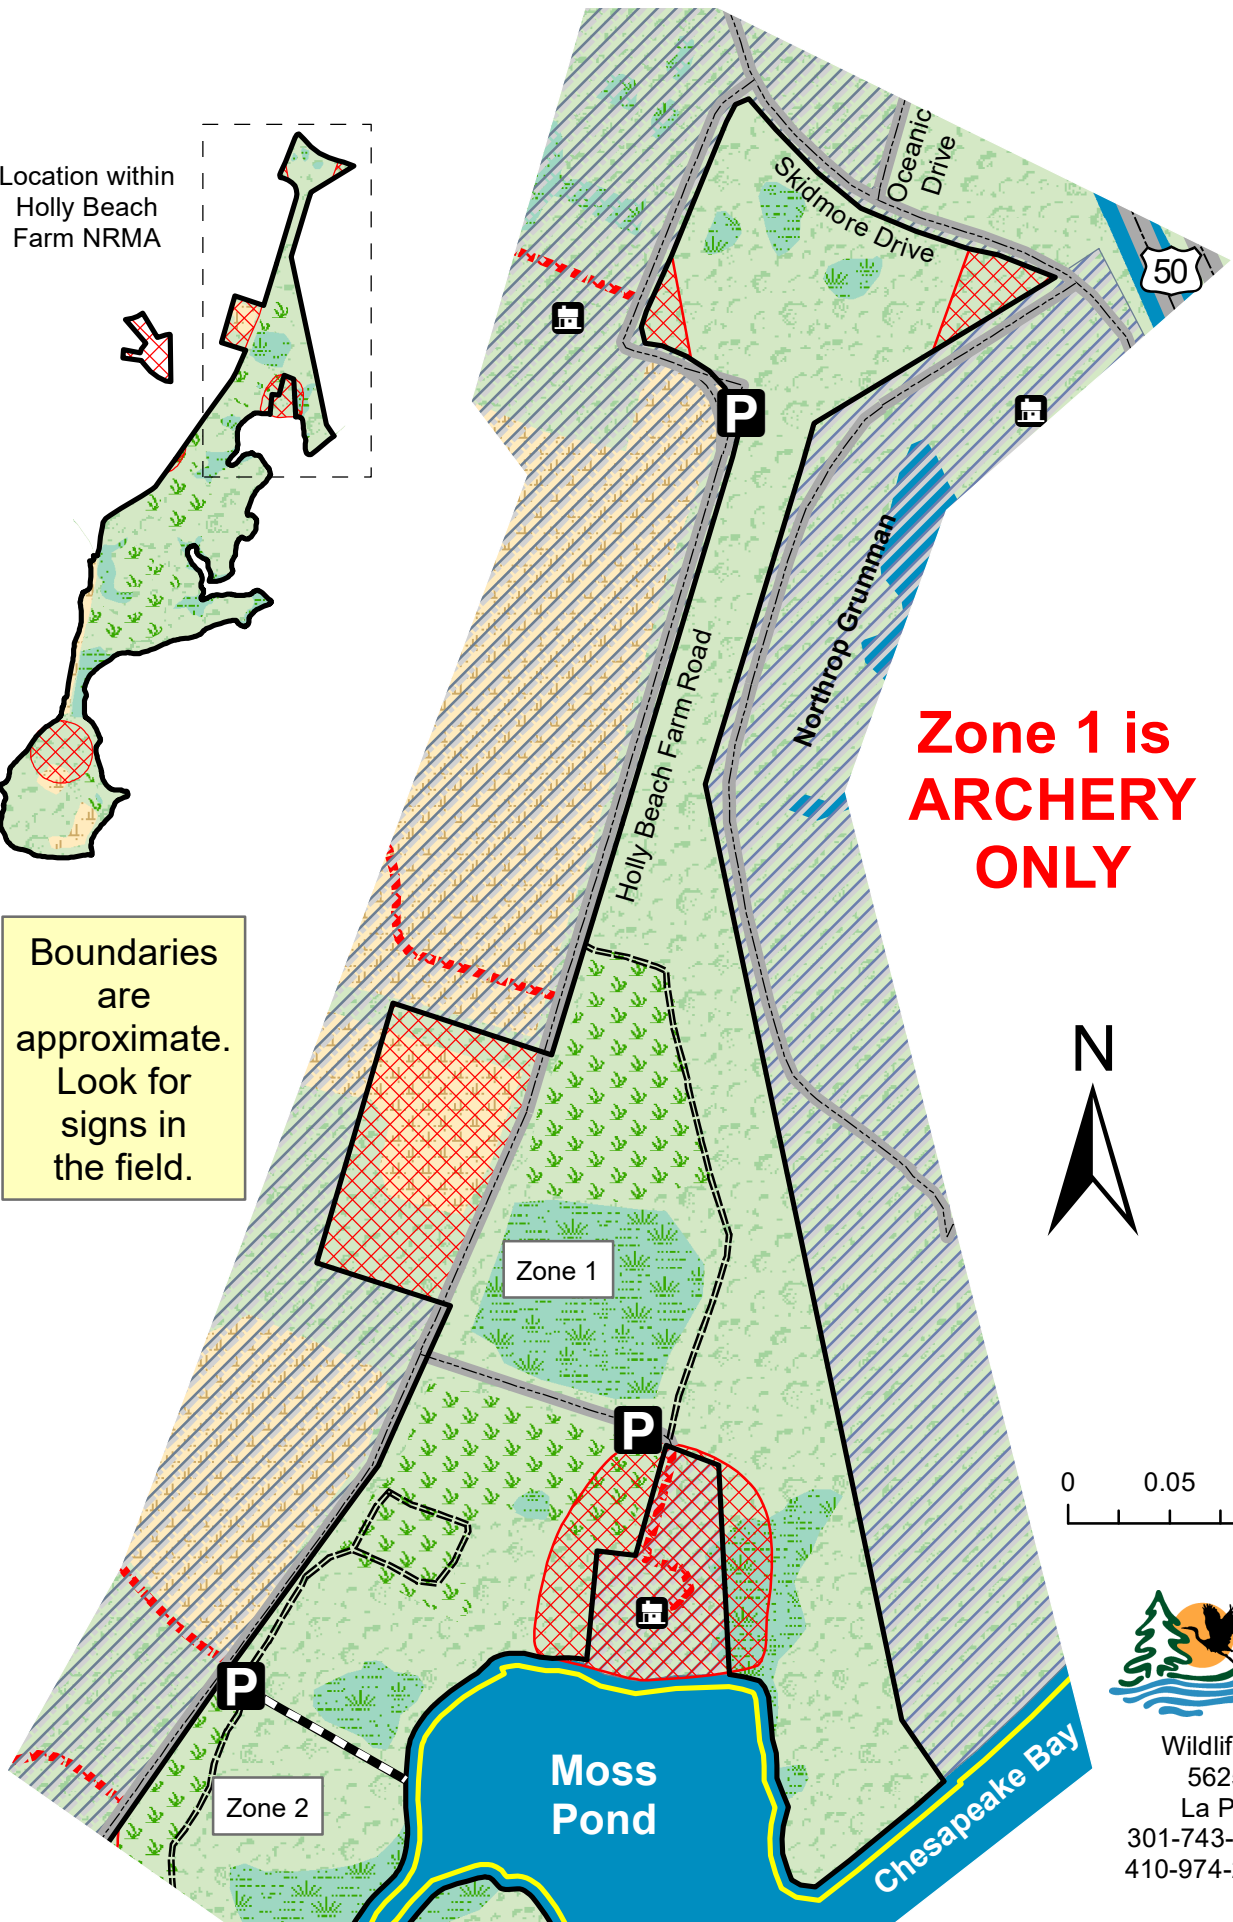

Holly Beach Farm NRMA - Zone 1

Annapolis, Maryland (Anne Arundel County)

Boundaries are approximate. Look for signs in the field.

Zone 1 is ARCHERY ONLY

- ### Legend
- Parking
 - Zone Boundary Lines
 - Occupied Buildings
 - Bay Bridge
 - NRMA Boundary
 - Tidal Shoreline
 - Trails
 - Roads
 - No Hunting Zones
 - Private Property
 - Private Driveway
 - Open
 - Marsh
 - Shrub and Early Successional
 - Mixed Forest
 - Water