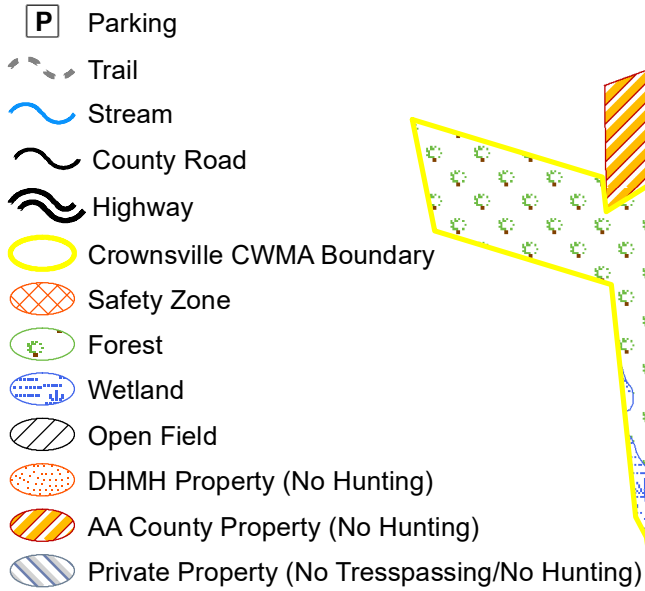

Crownsville CWMA

Area Regulations:

1. Seasonal Permit and daily reservation required of all hunters.
2. Parking permitted only in designated area.
3. Deer hunting only, no other game may be hunted.
4. Off Road Vehicles Prohibited.
5. Hunting and weapons prohibited on the adjacent AA County Property or the DHMH Property.
6. Hunting or trespassing prohibited on Private Property.
7. Contact Myrtle Grove WMA for reservations and permit information. (301) 743-5161

Wildlife & Heritage Service
 Myrtle Grove WMA
 5625 Myrtle Grove Rd.
 La Plata, MD 20646
 (301) 743-5161