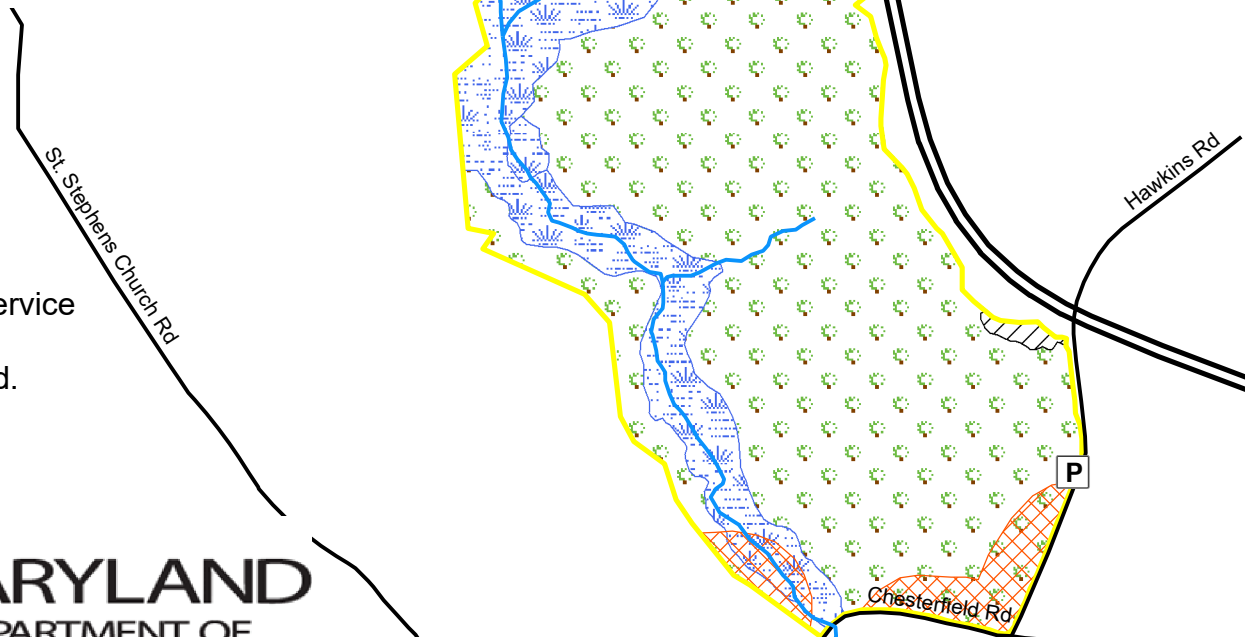

Crownsville CWMA

Area Regulations:

1. Seasonal Permit and daily reservation required of all hunters.
2. Parking permitted only in designated area.
3. Deer hunting only, no other game may be hunted.
4. Off Road Vehicles Prohibited.
5. Hunting and weapons prohibited on the adjacent AA County Property or the DHMH Property.
6. Hunting or trespassing prohibited on Private Property.
7. Contact Myrtle Grove WMA for reservations and permit information. (301) 743-5161

Wildlife & Heritage Service
 Myrtle Grove WMA
 5625 Myrtle Grove Rd.
 La Plata, MD 20646
 (301) 743-5161