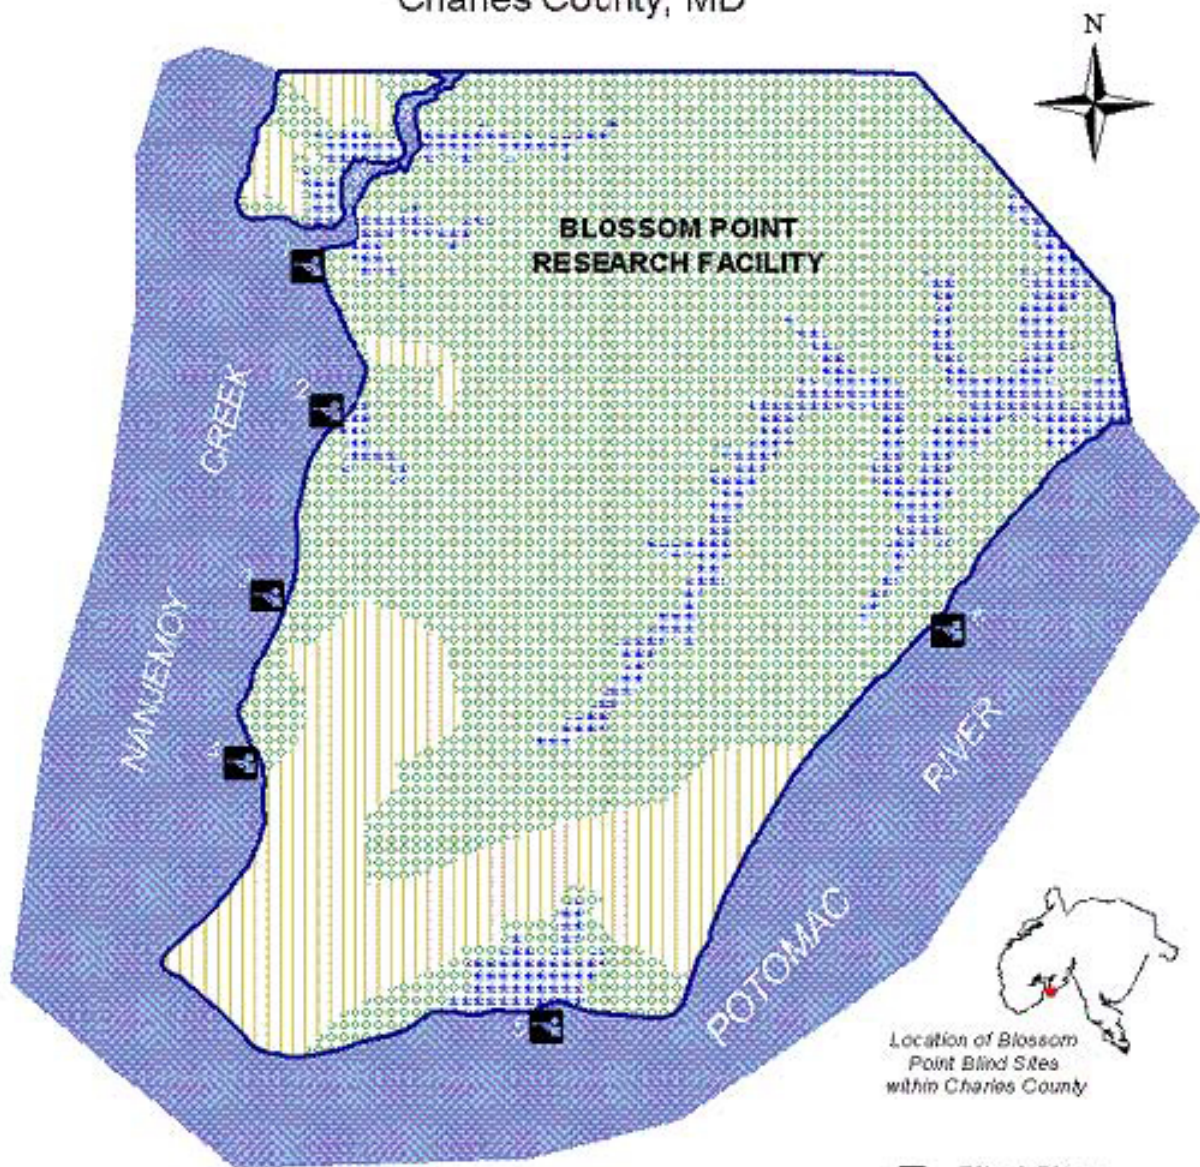

Blossom Point Cooperative Wildlife Management Area - Blind Sites

Charles County, MD

Location of Blossom Point Blind Sites within Charles County

-  Blind Sites
-  CWMA Boundary
-  Water Bodies
-  Forest
-  Open Areas
-  Marsh or Wetland

0.2 0 0.2 0.4 Miles