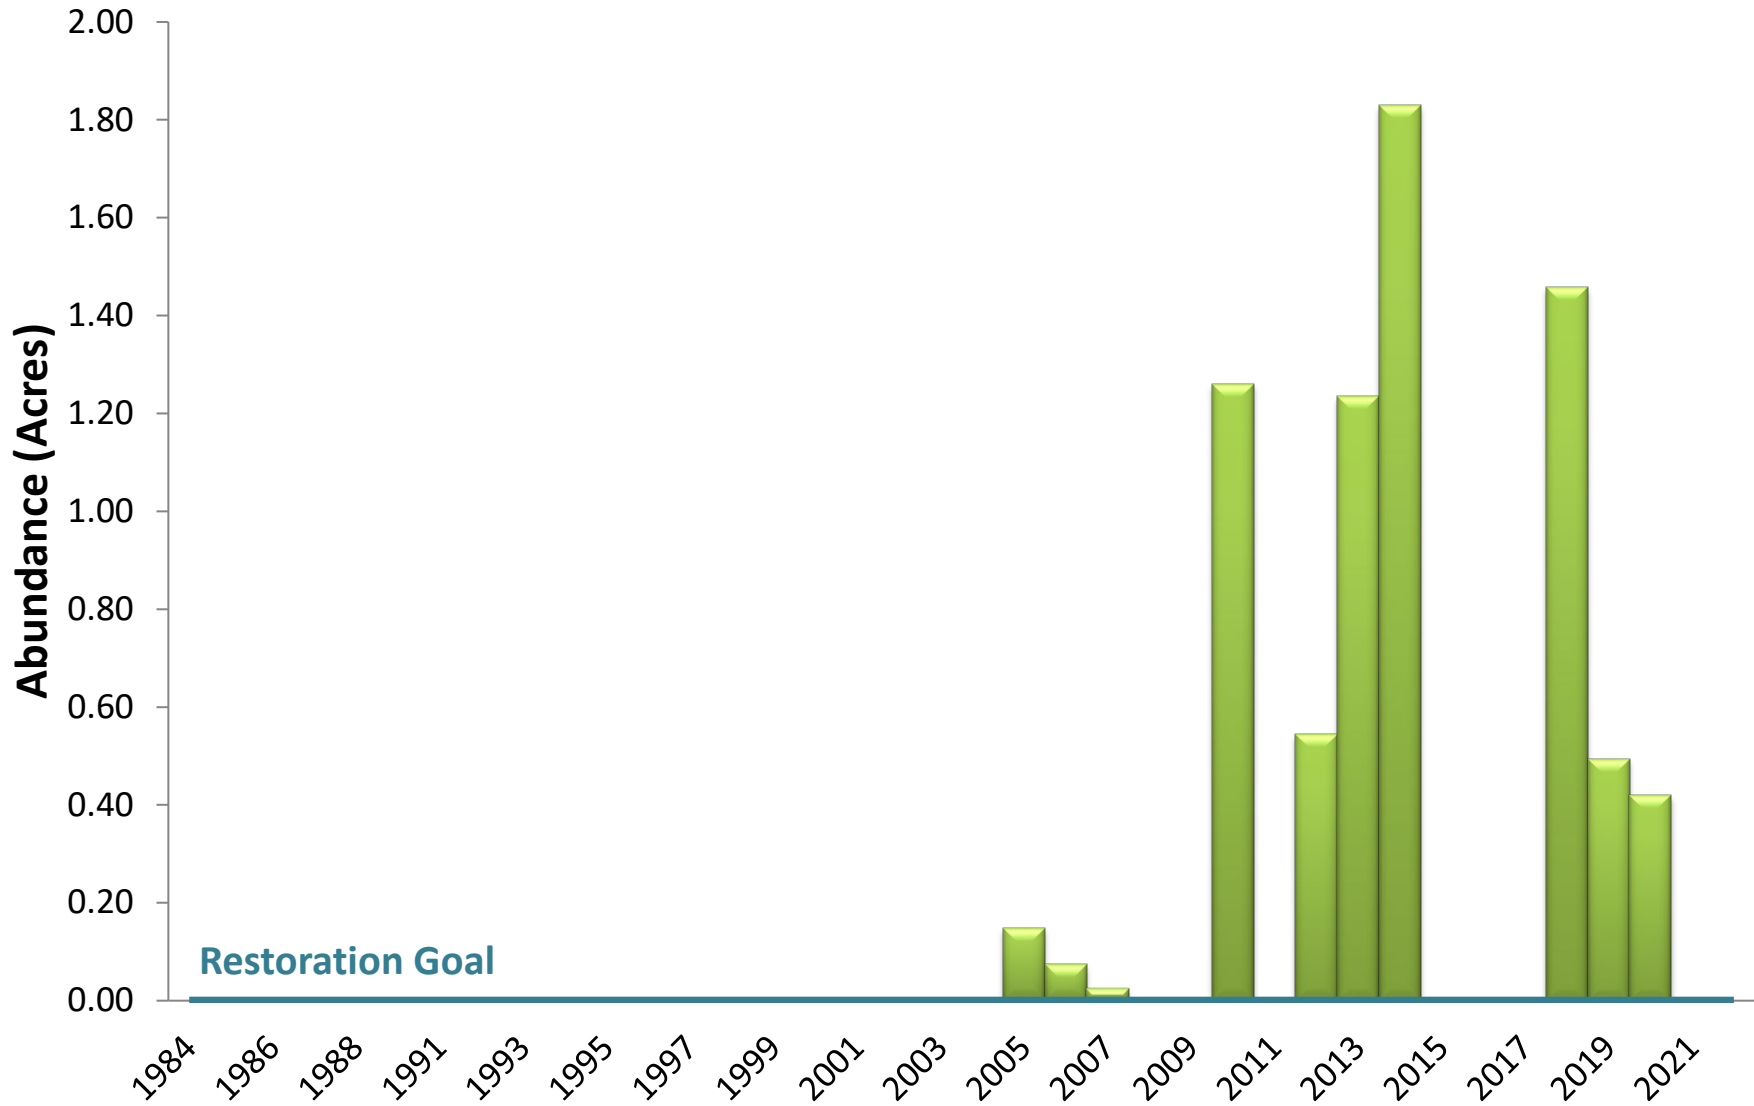

# Western Branch of the Patuxent River (Tidal Fresh)

No data for 2011