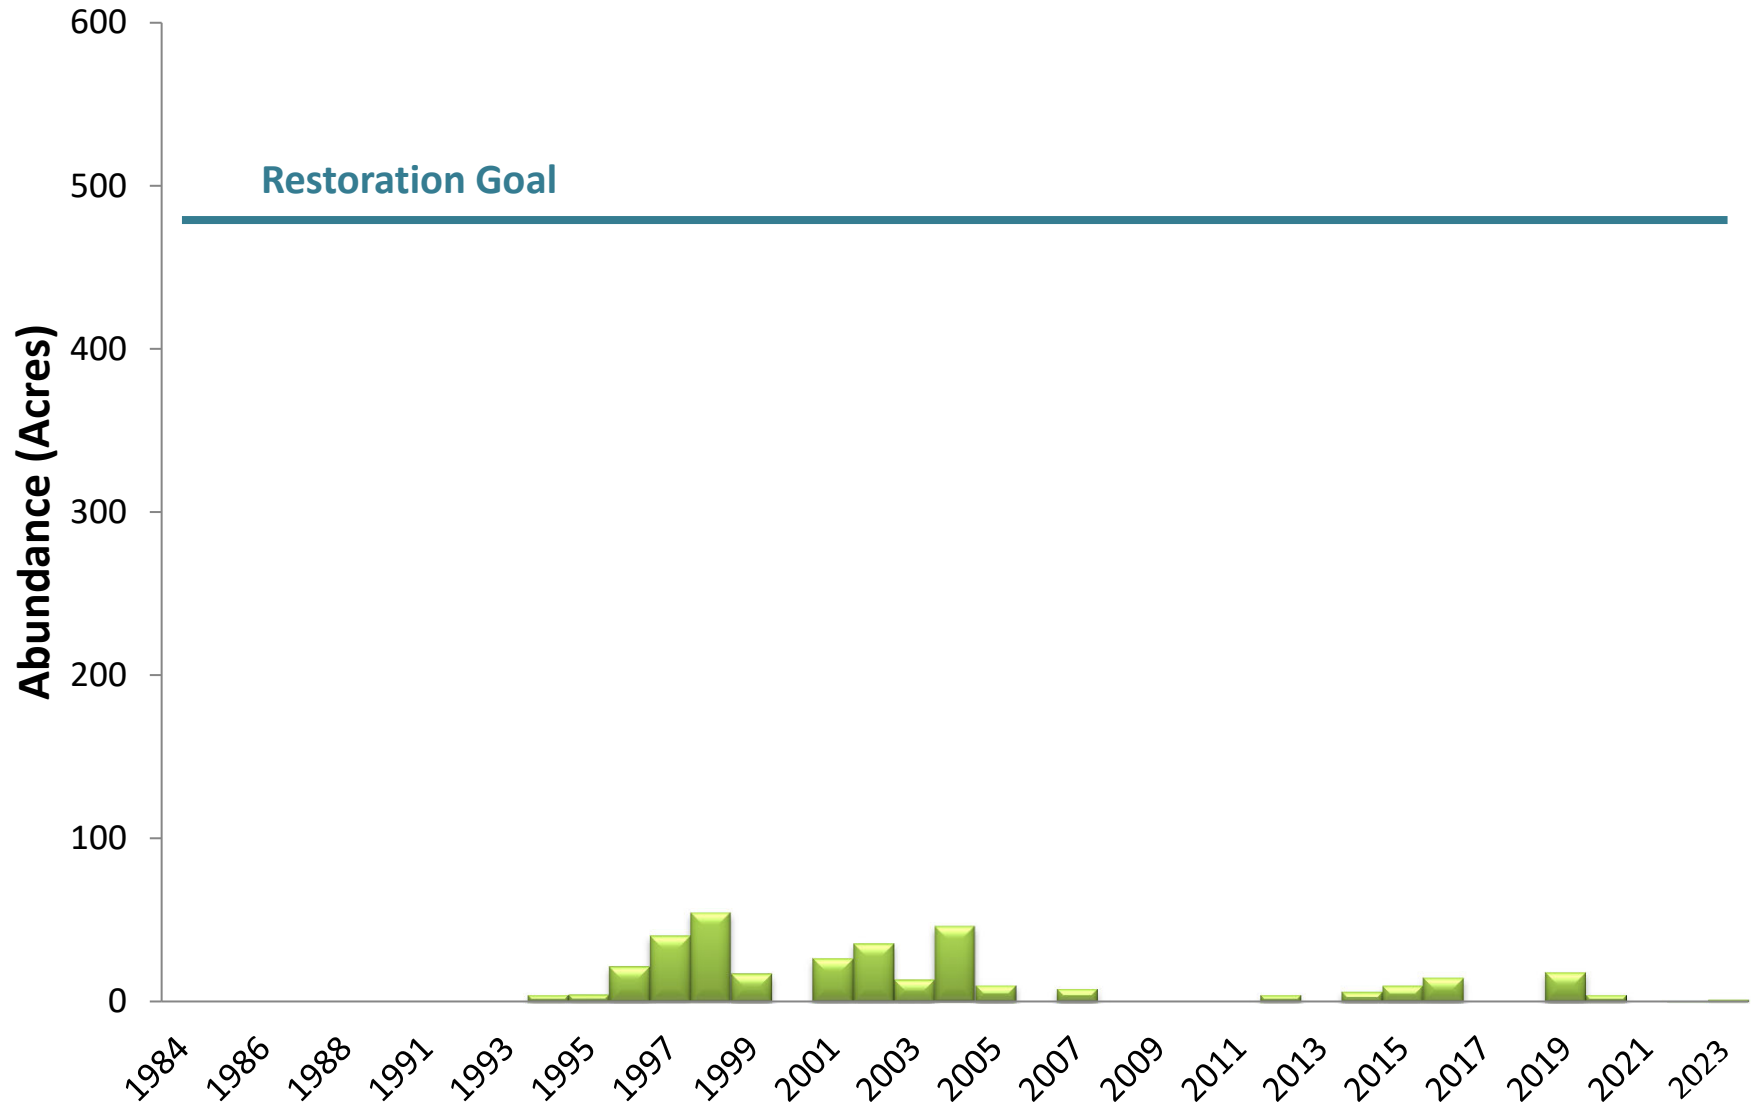

South River (Mesohaline)

Partial data for 2001