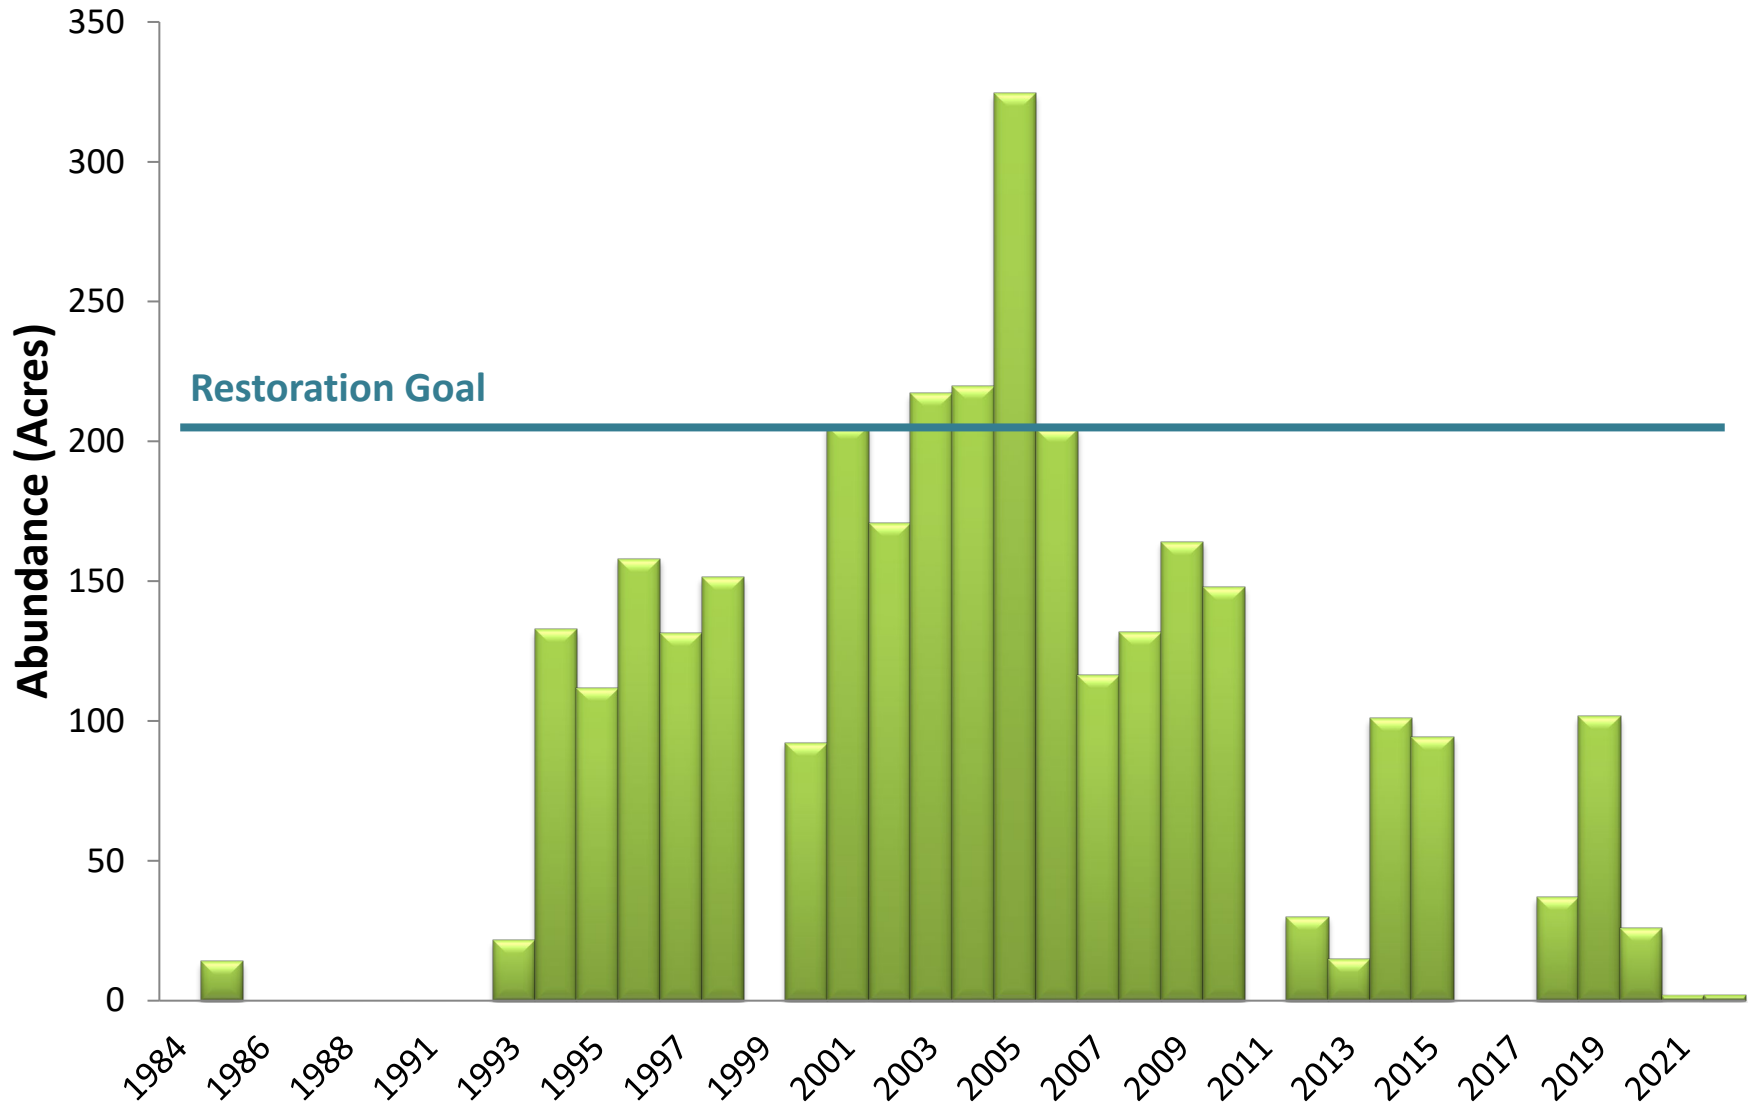

# Upper Patuxent River (Tidal Fresh)

No data for 1999, 2011