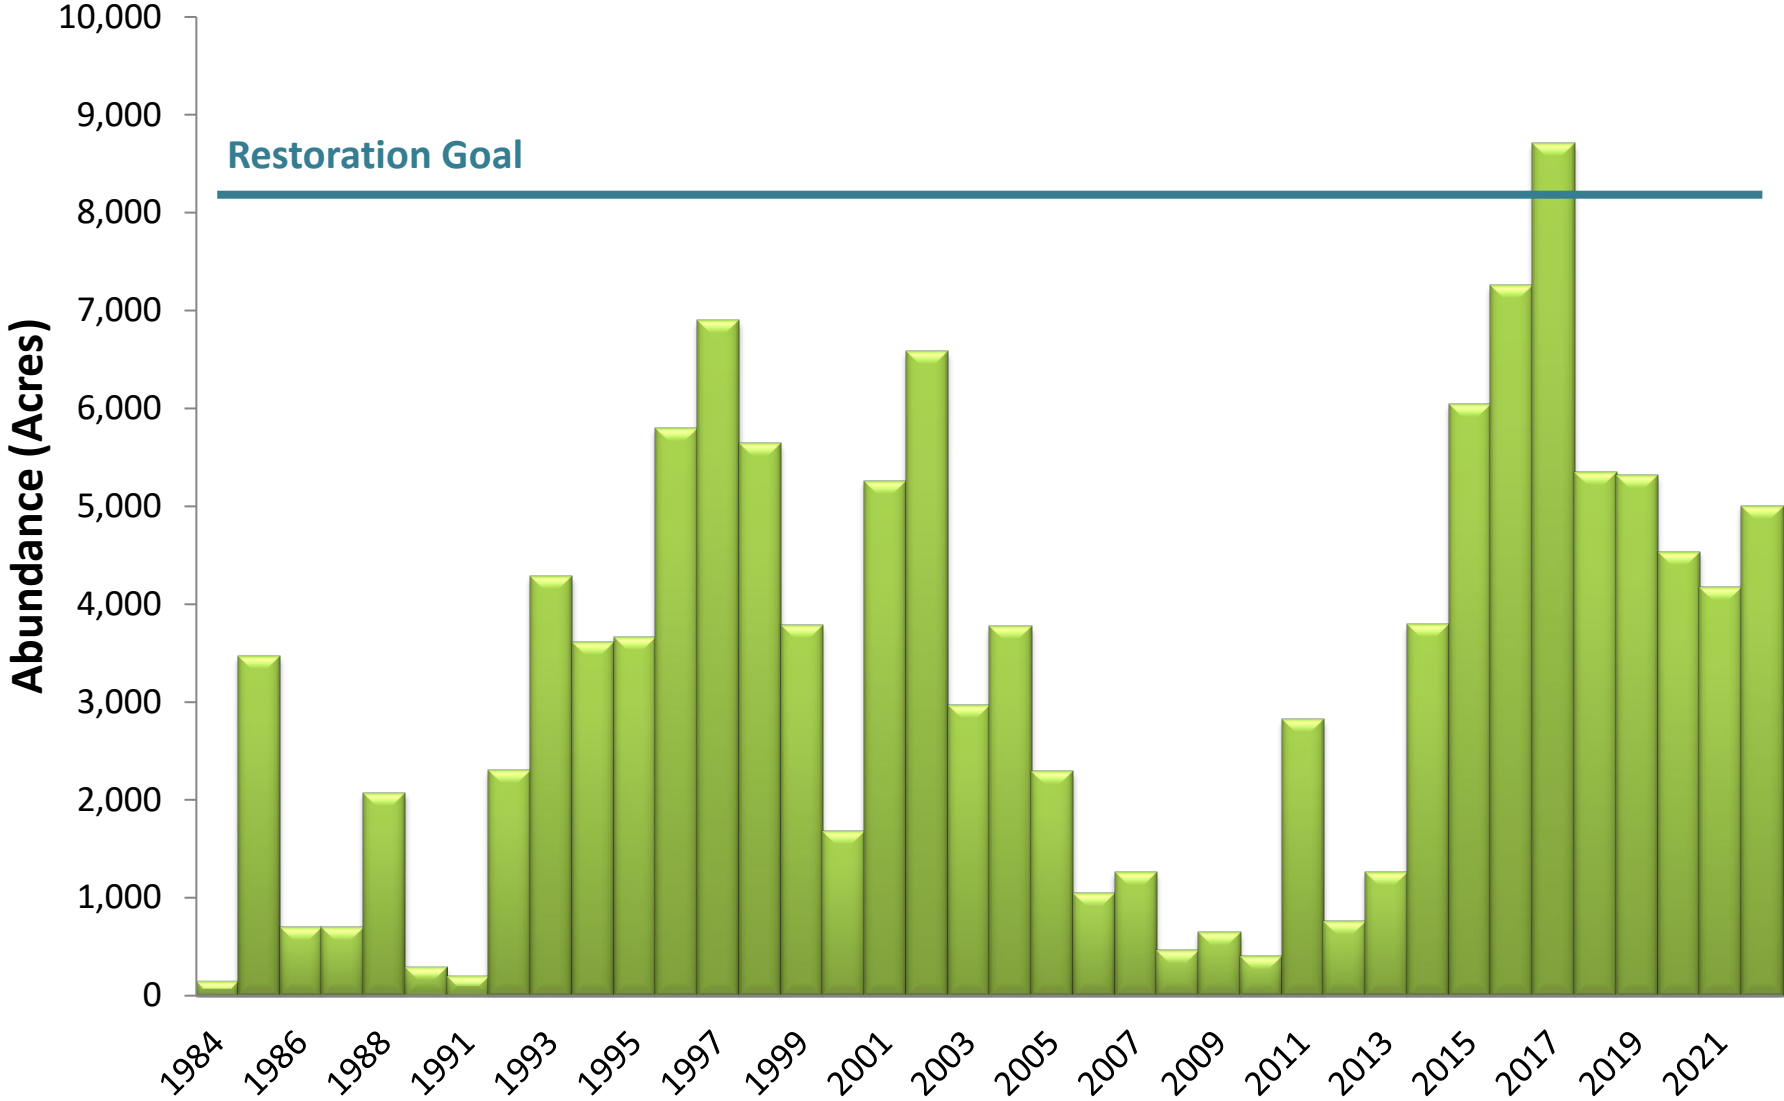

Mouth of the Choptank River (Mesohaline)

Partial data for 2018