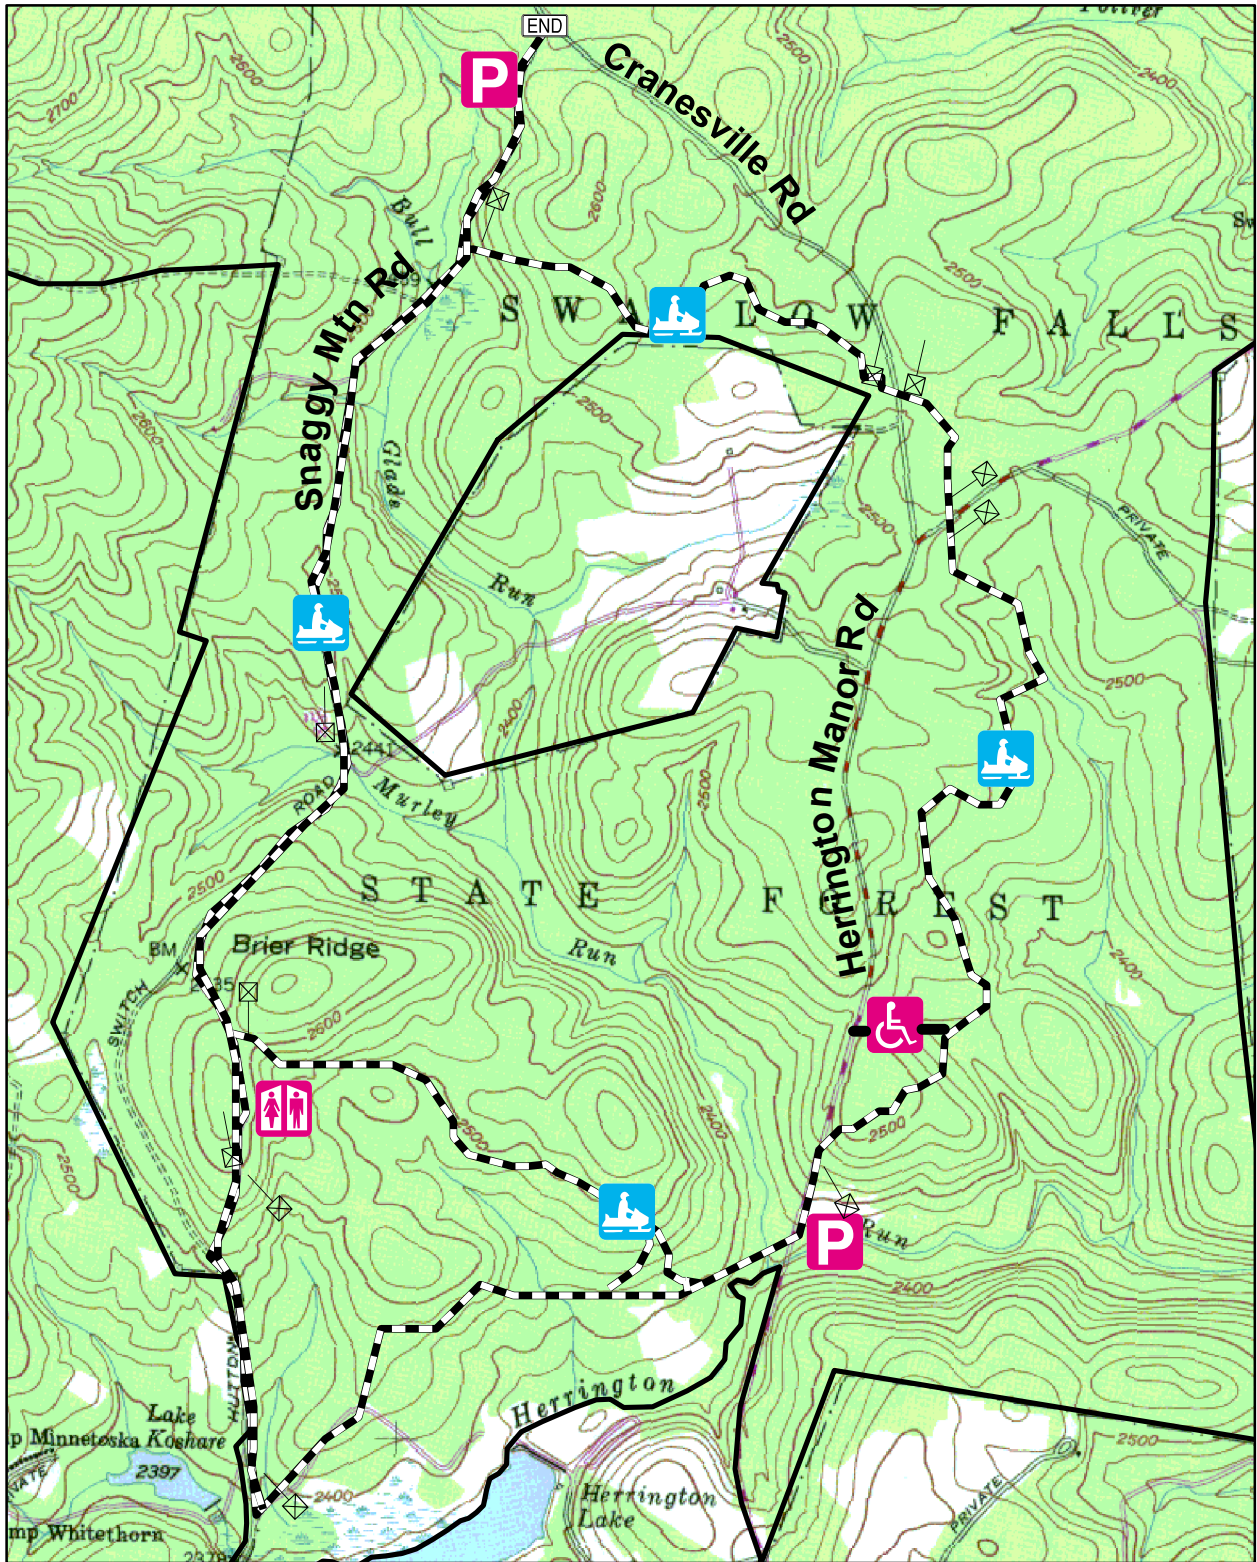

SNAGGY MOUNTAIN SNOWMOBILE TRAIL SYSTEM (8.5 MILE)

--- Snowmobile Trail

Restrooms

— State Boundary Line

Parking

Gate

Designated Trail

End of Trail

Handicap Hunter Access Rd

0 1,100 2,200 3,300 4,400 Feet