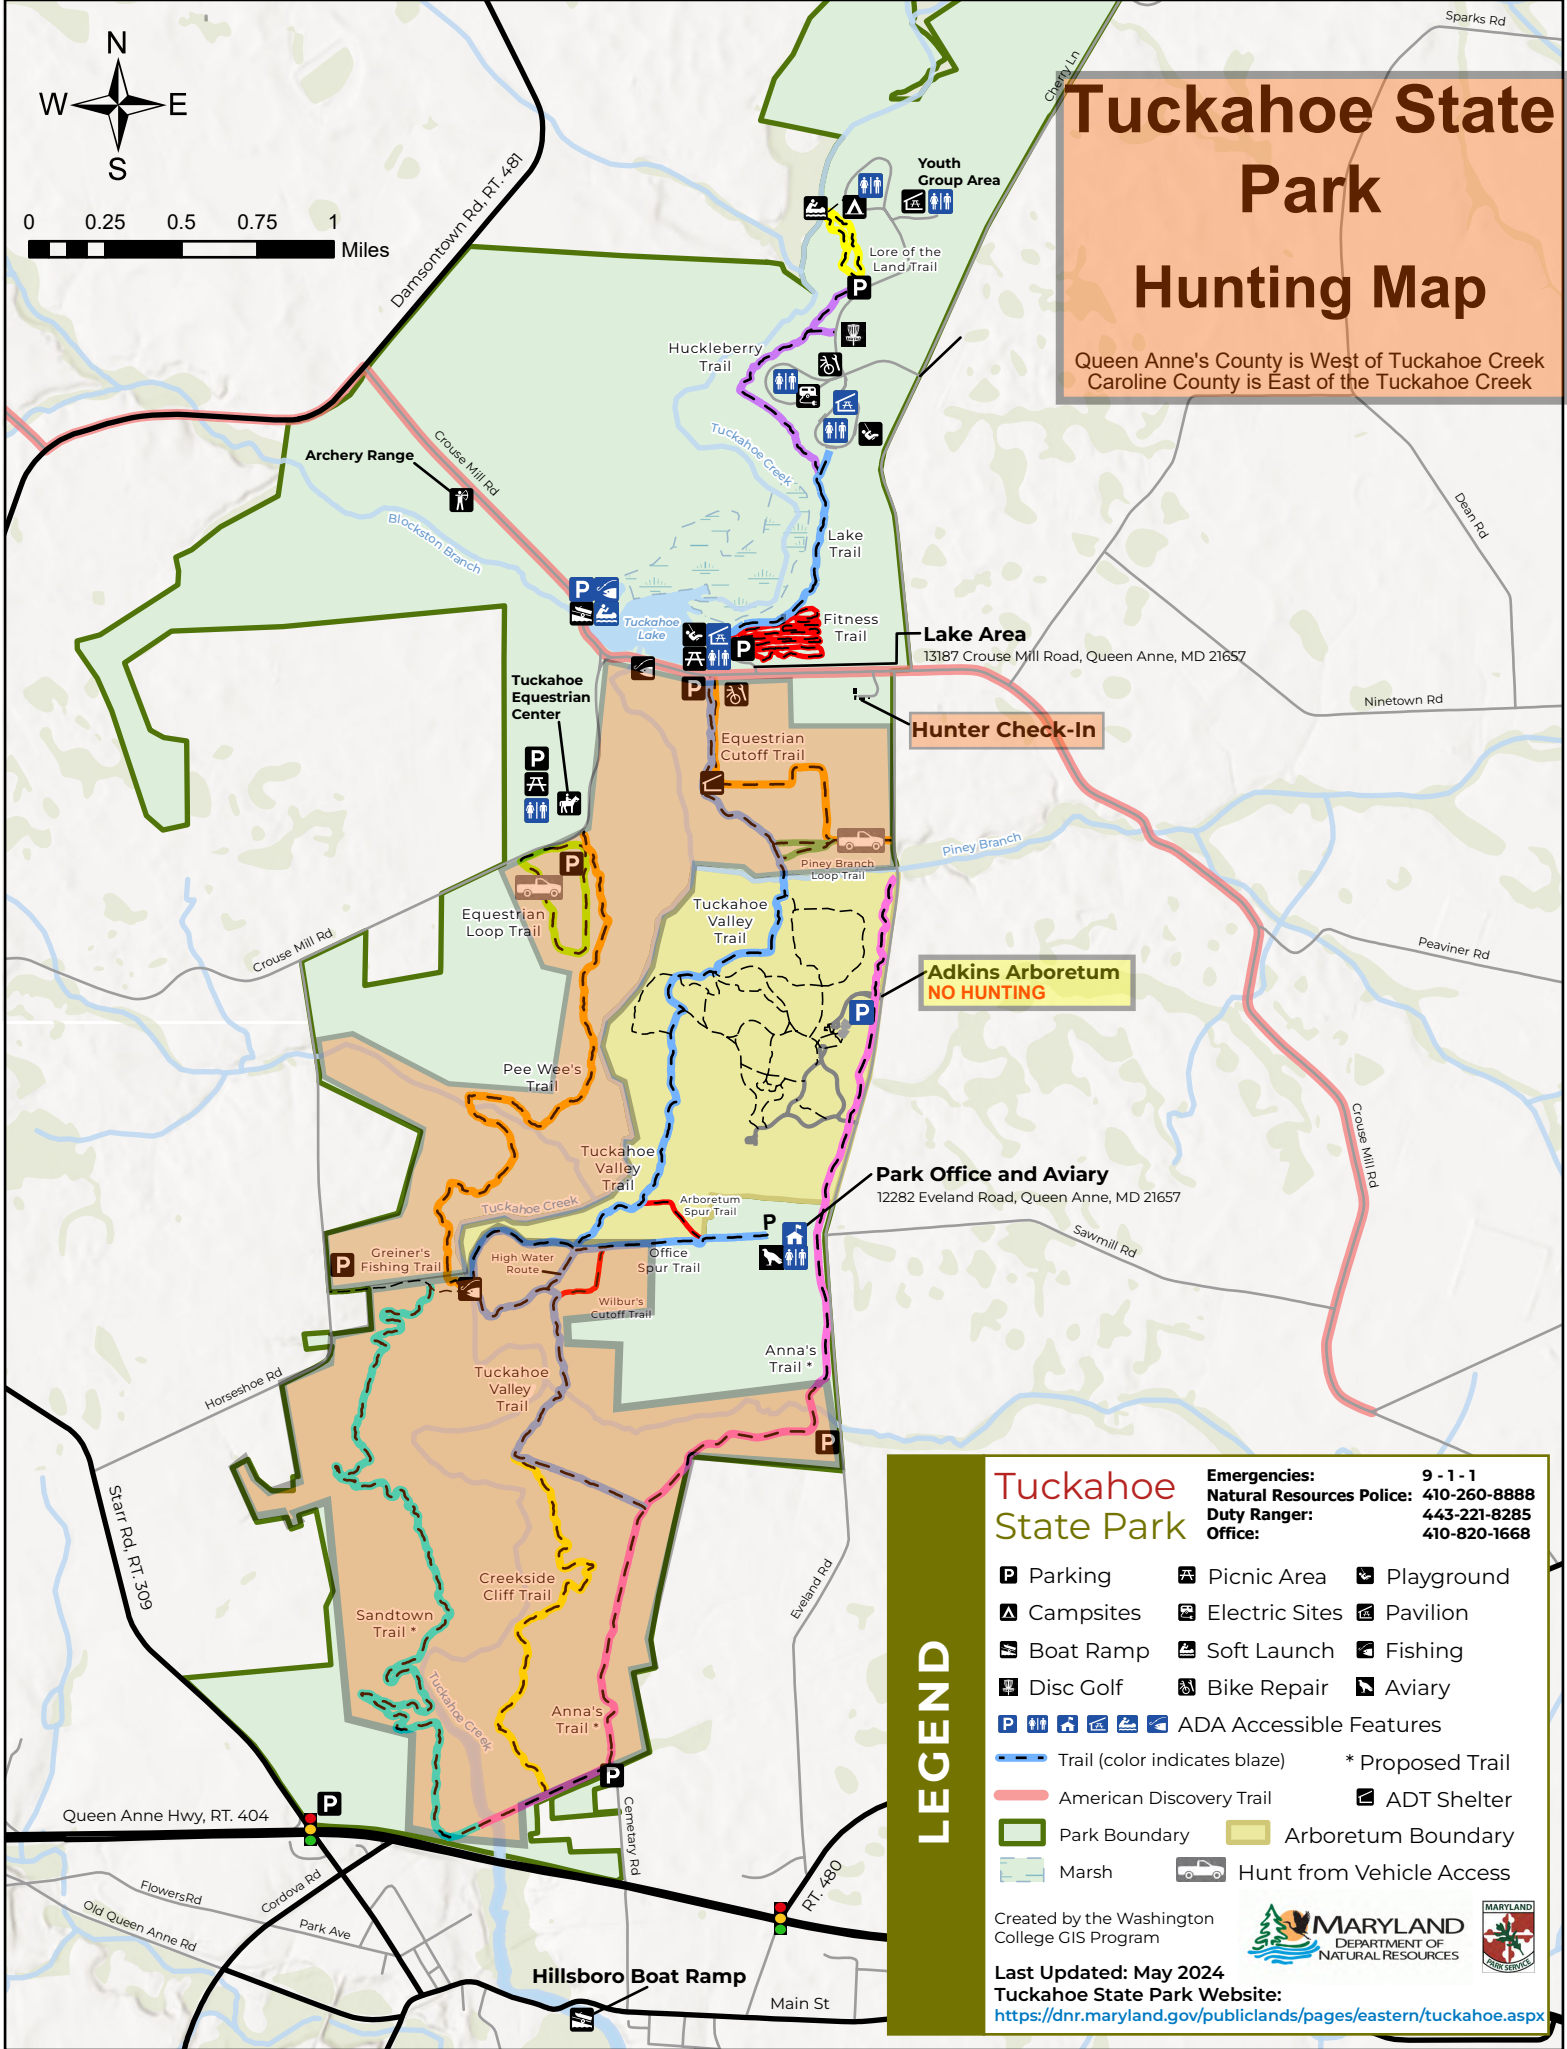

0 0.25 0.5 0.75 1 Miles

Tuckahoe State Park Hunting Map

Queen Anne's County is West of Tuckahoe Creek
Caroline County is East of the Tuckahoe Creek

Hunter Check-In

**Adkins Arboretum
NO HUNTING**

Park Office and Aviary
12282 Eveland Road, Queen Anne, MD 21657

Tuckahoe State Park
Emergencies: 9 - 1 - 1
Natural Resources Police: 410-260-8888
Duty Ranger: 443-221-8285
Office: 410-820-1668

- LEGEND**
- Parking
 - Campsites
 - Boat Ramp
 - Disc Golf
 - ADA Accessible Features
 - Trail (color indicates blaze)
 - American Discovery Trail
 - Park Boundary
 - Marsh
 - Picnic Area
 - Electric Sites
 - Soft Launch
 - Bike Repair
 - Playground
 - Pavilion
 - Fishing
 - Aviary
 - * Proposed Trail
 - ADT Shelter
 - Hunt from Vehicle Access