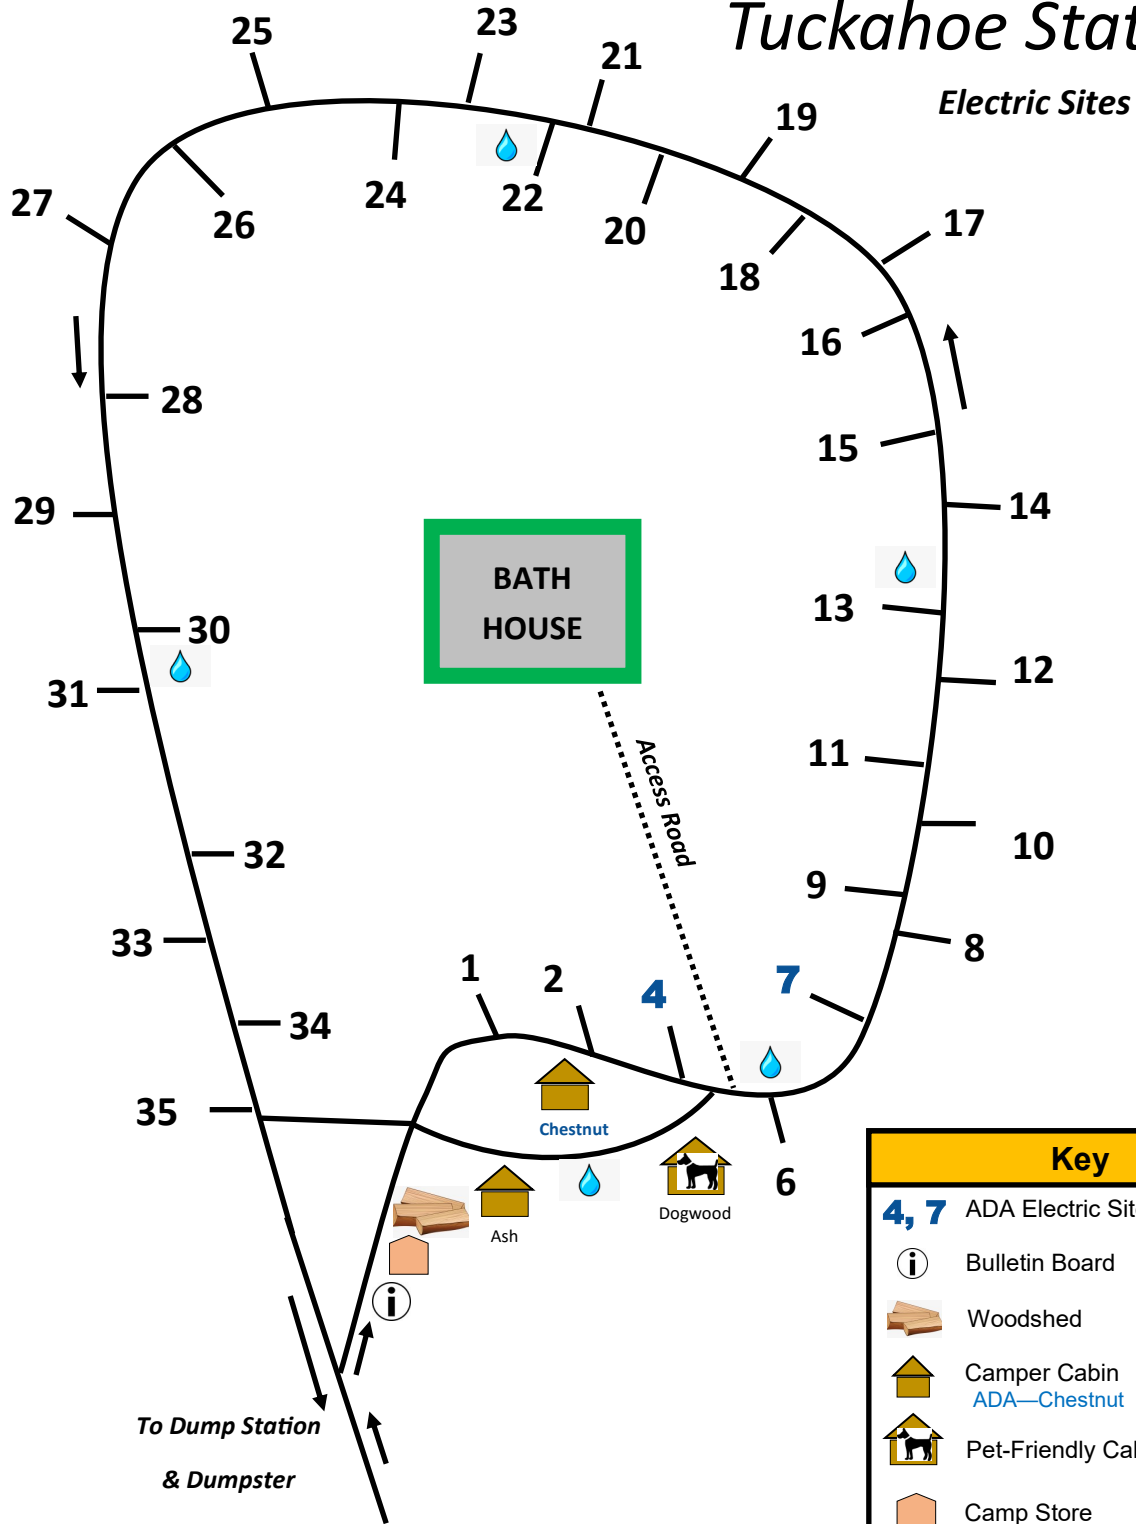

# Eagle Loop

## Tuckahoe State Park

Key	
<b>4, 7</b>	ADA Electric Site
<b>i</b>	Bulletin Board
	Woodshed
	Camper Cabin
	ADA—Chestnut
	Pet-Friendly Cabin
	Camp Store
	Water Spigot

# Heron Loop

## Tuckahoe State Park