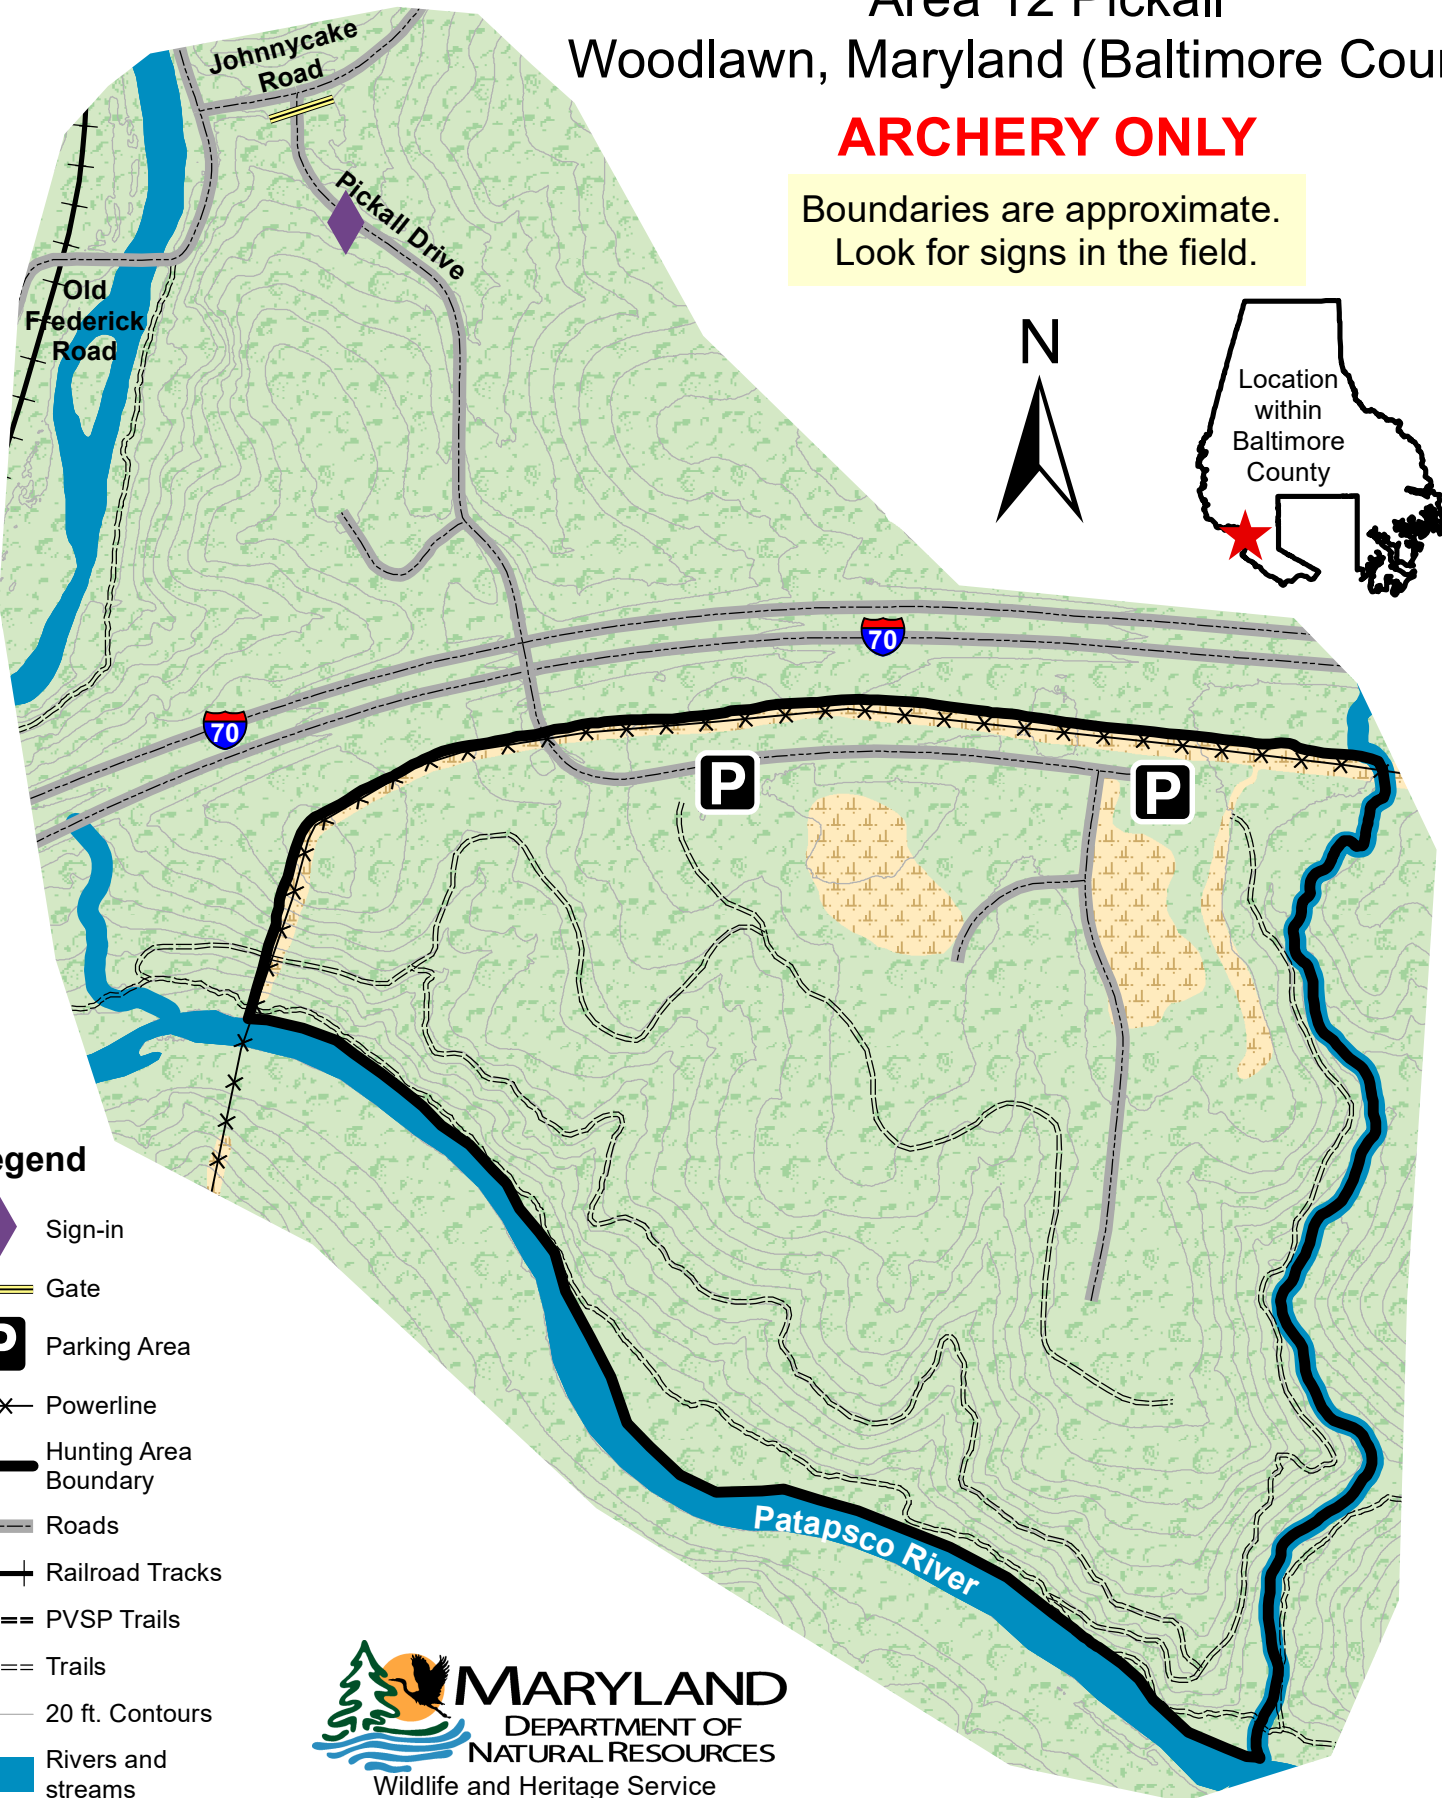

Patapsco Valley State Park Area 12 Pickall Woodlawn, Maryland (Baltimore County)

ARCHERY ONLY

Boundaries are approximate.
Look for signs in the field.

Legend

-  Sign-in
-  Gate
-  Parking Area
-  Powerline
-  Hunting Area Boundary
-  Roads
-  Railroad Tracks
-  PVSP Trails
-  Trails
-  20 ft. Contours
-  Rivers and streams
-  Fields and Open Areas
-  Mixed Forest