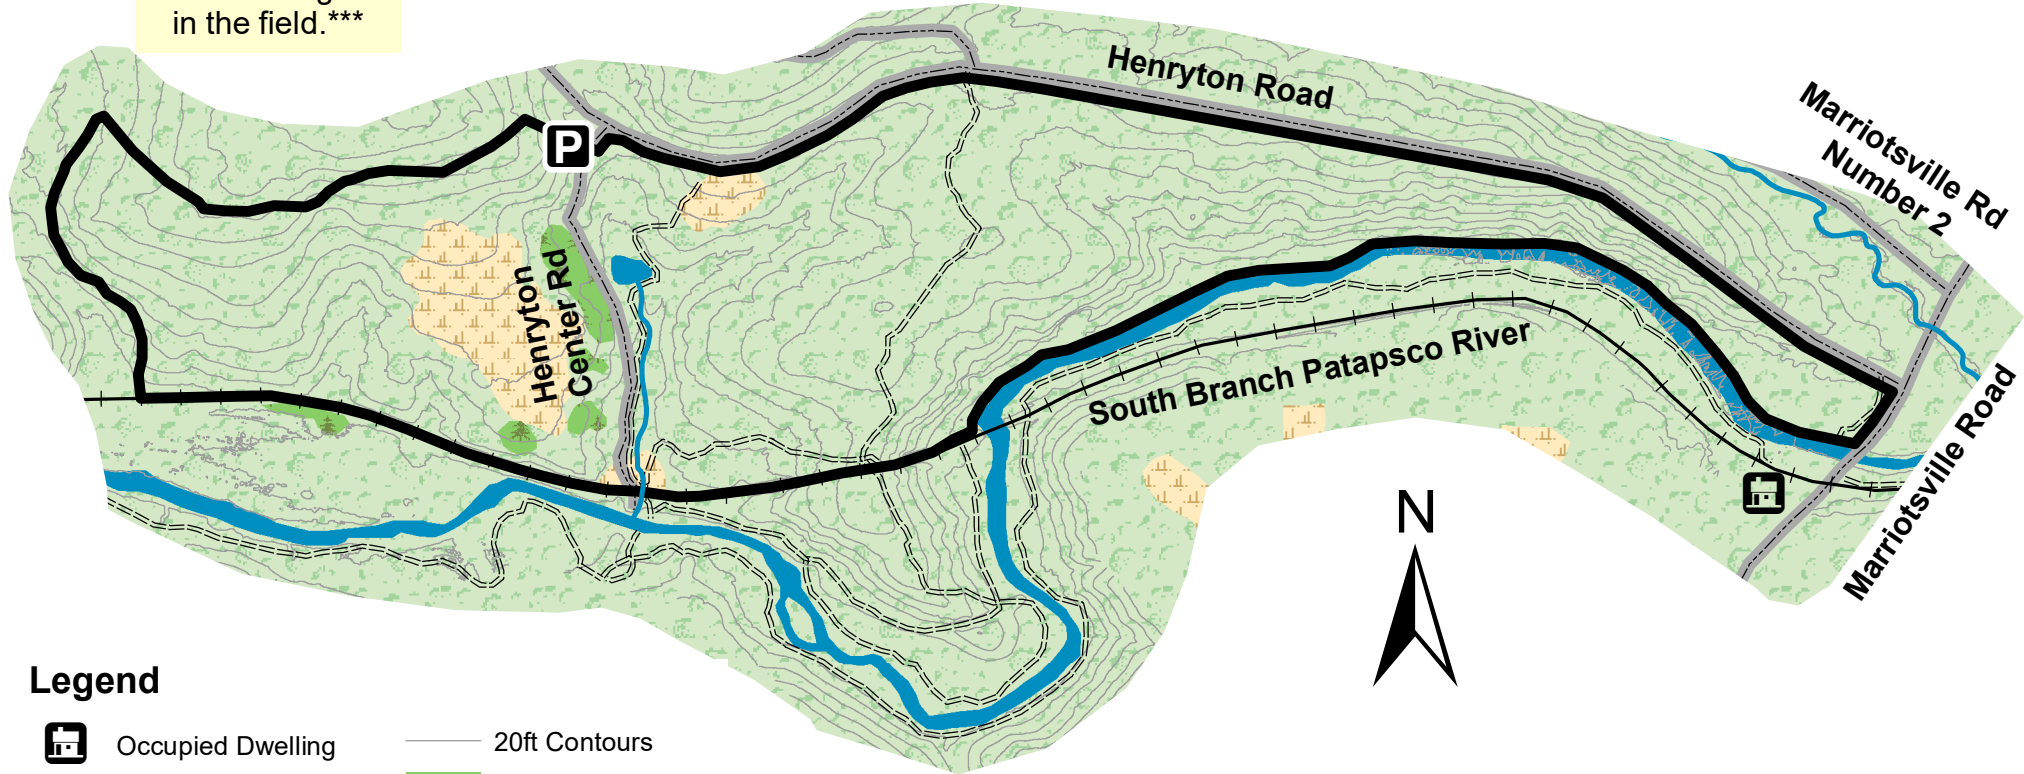

Patapsco Valley State Park - Henryton Area 3

Marriottsville, Maryland (Carroll County)

ARCHERY ONLY

Boundaries are approximate. Look for signs in the field.

Legend

- Occupied Dwelling
- Parking Area
- Railroad Tracks
- Trails
- Hunting Area Boundary
- Roads
- 20ft Contours
- Pines
- Rivers and Streams
- Fields
- Mixed Forest