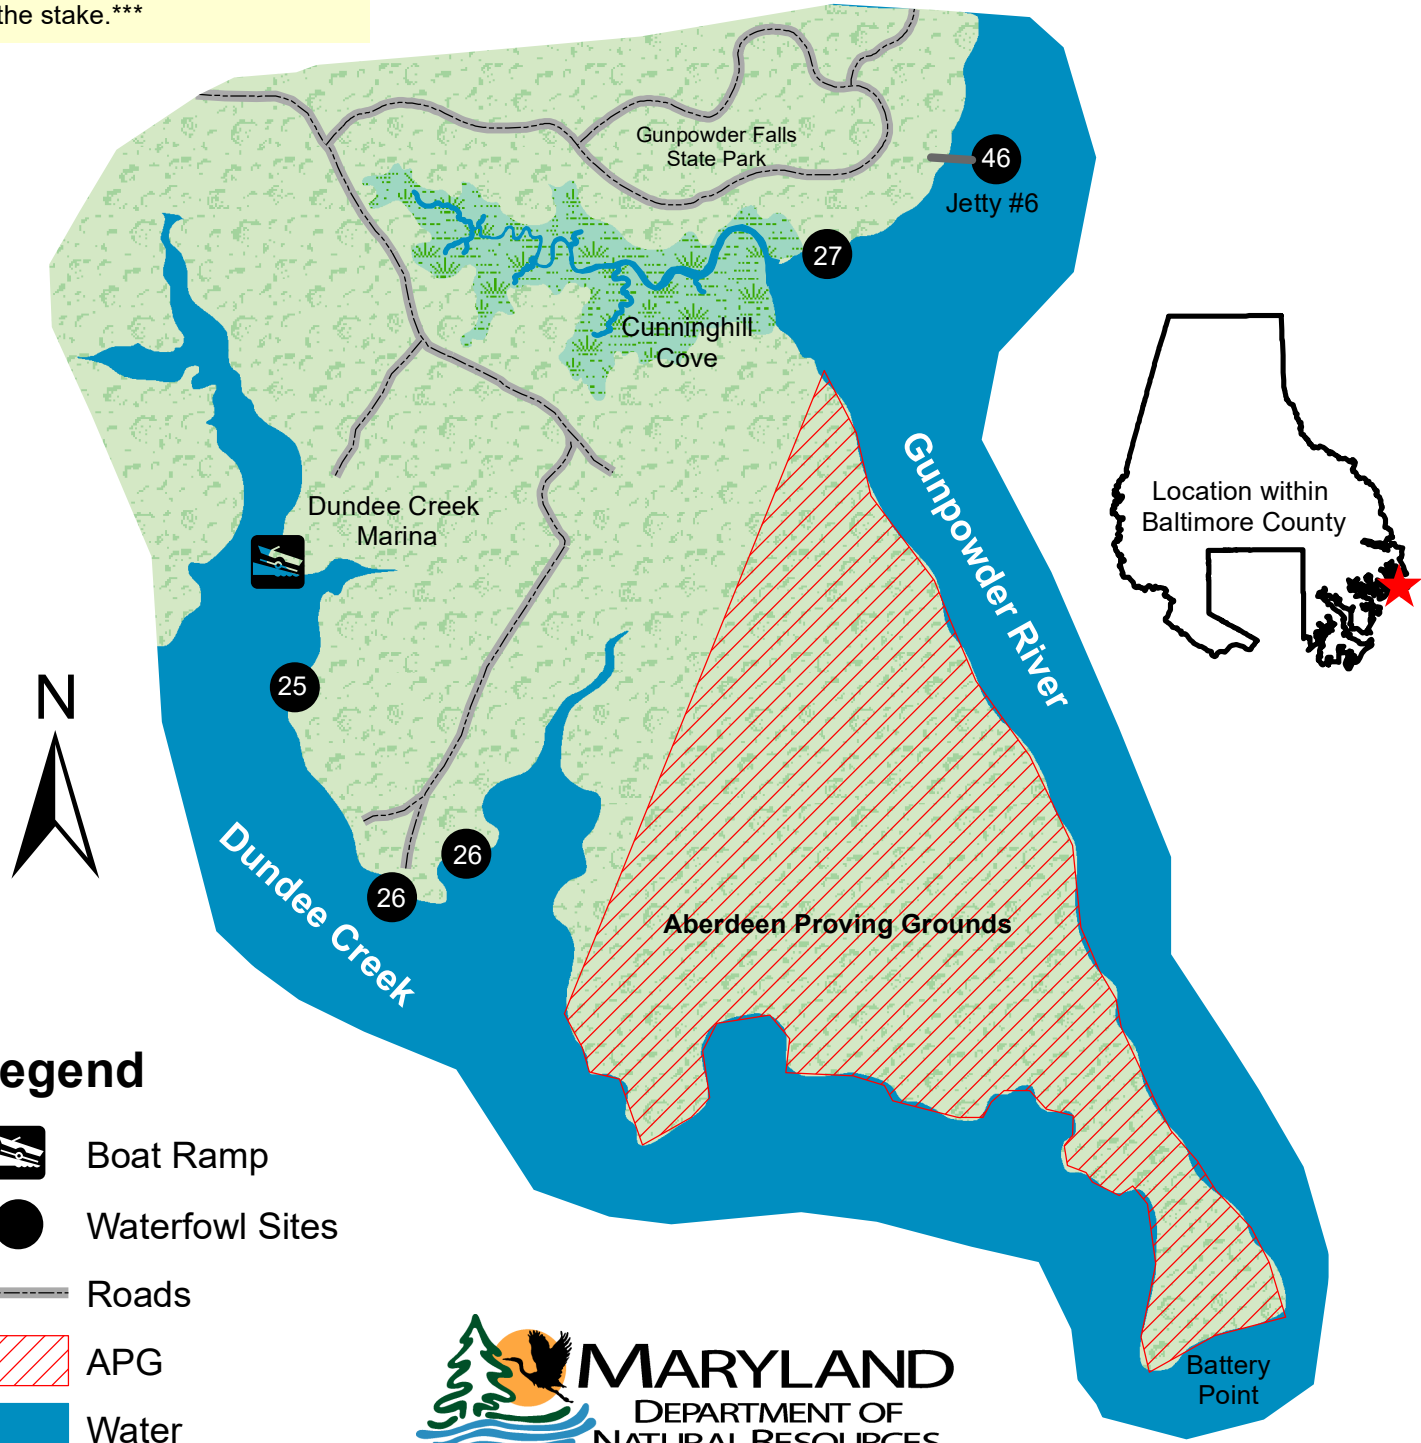

# Gunpowder Falls State Park - Dundee Creek Sites Baltimore County, Maryland

\*\*\*Boundaries are approximate.  
Look for signs in the field.  
Hunters must be within 50 feet  
of the stake.\*\*\*

## Legend

-  Boat Ramp
-  Waterfowl Sites
-  Roads
-  APG
-  Water
-  Marsh
-  Mixed Forest

Maryland Wildlife and Heritage Service  
3740 Gwynnbrook Avenue  
Owings Mills, Maryland 21117  
410-356-9272