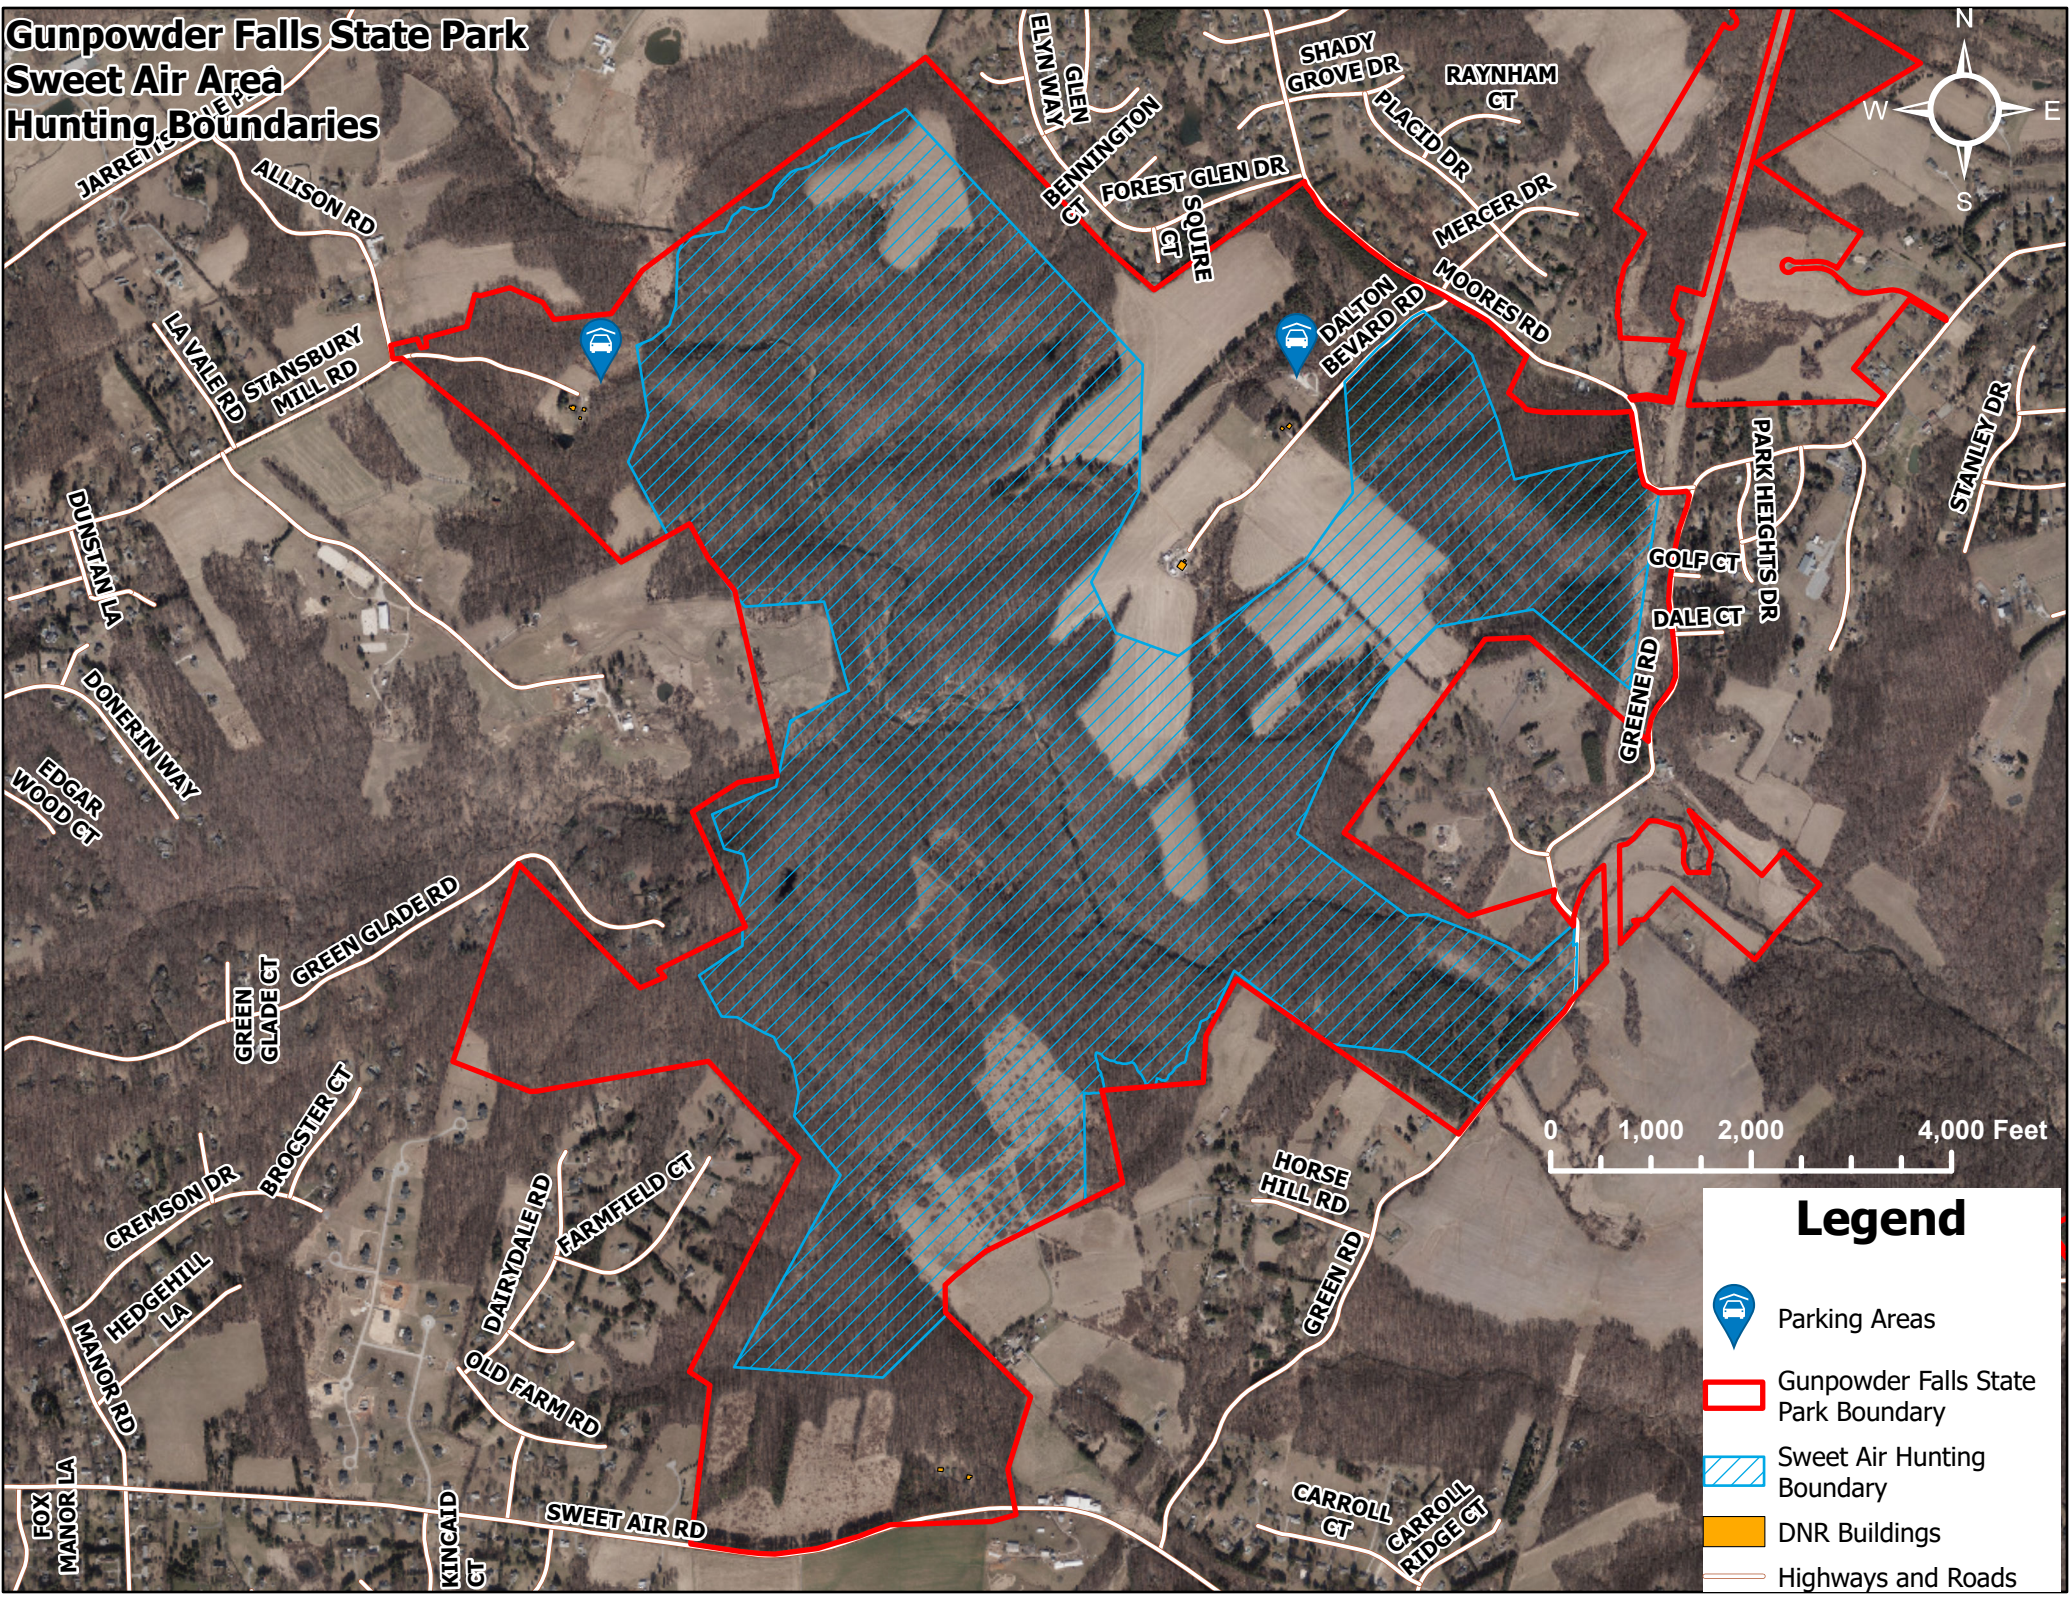

Gunpowder Falls State Park Sweet Air Area Hunting Boundaries

Legend

-  Parking Areas
-  Gunpowder Falls State Park Boundary
-  Sweet Air Hunting Boundary
-  DNR Buildings
-  Highways and Roads