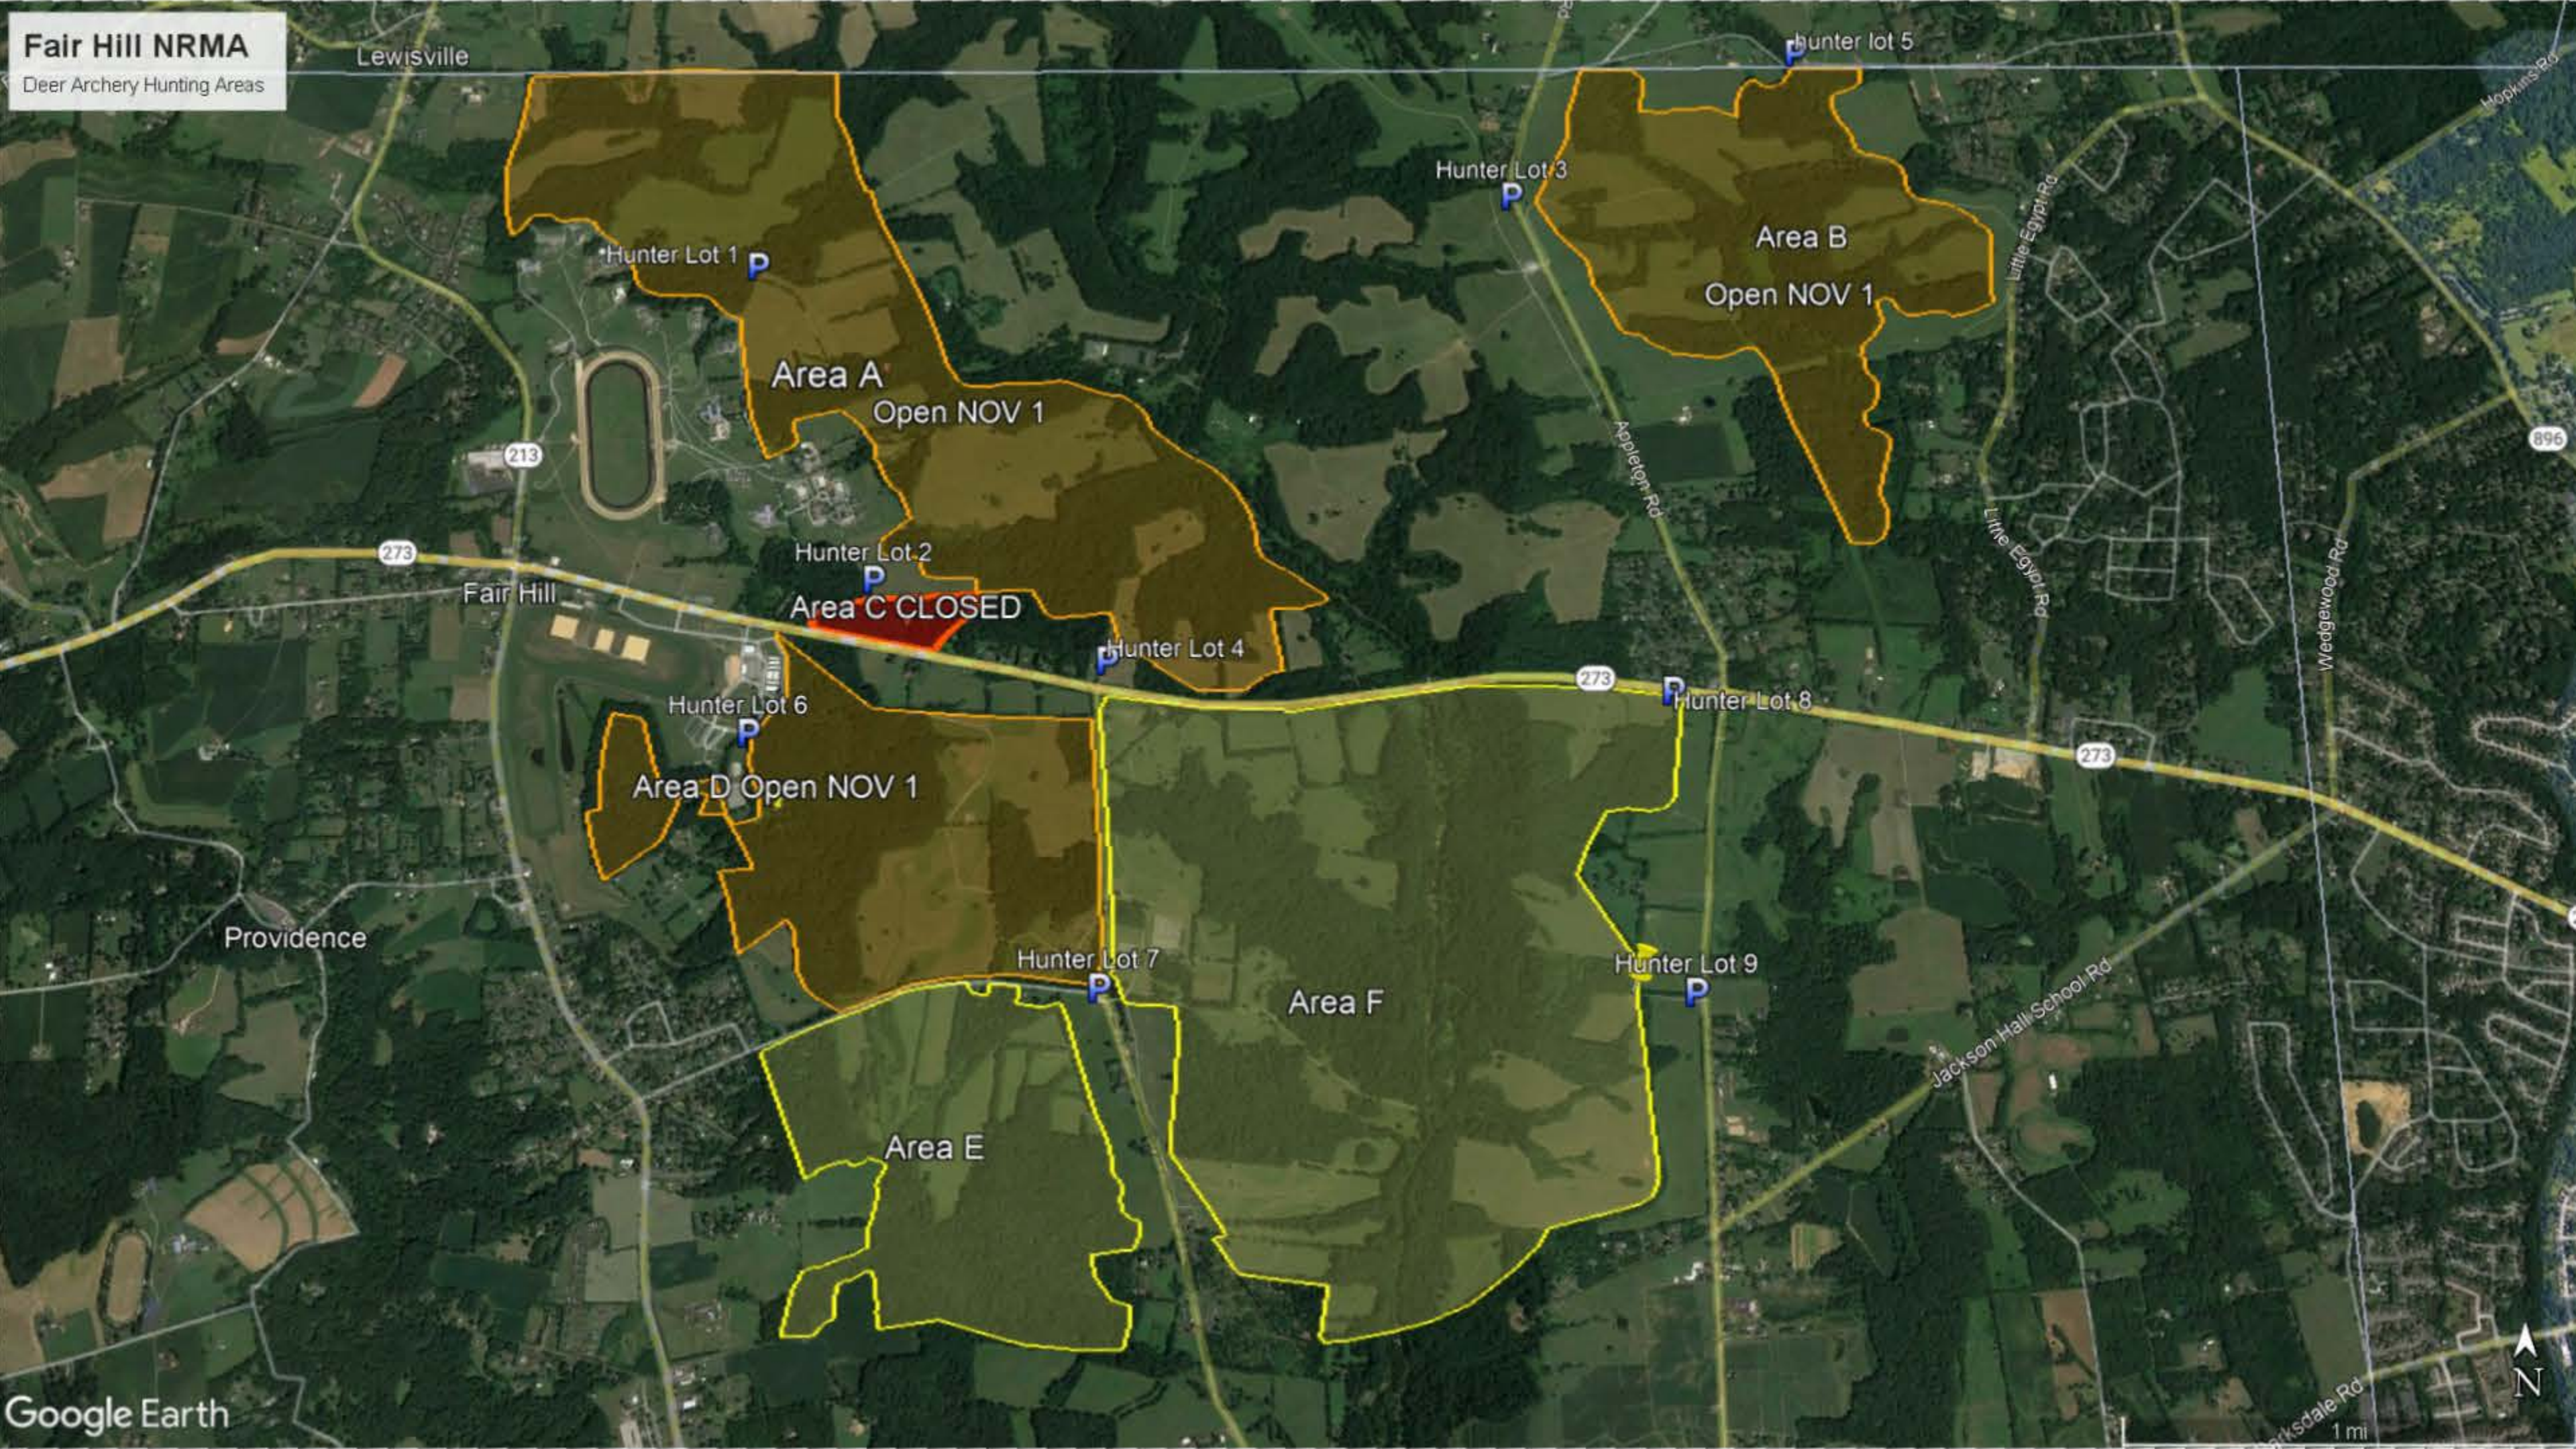

Fair Hill NRMA
Deer Archery Hunting Areas

Fair Hill NRMA
Deer Archery Hunting Areas

Hunter Lot 10

Area G

Big Elk Creek

Elk Mills

277

1000 ft