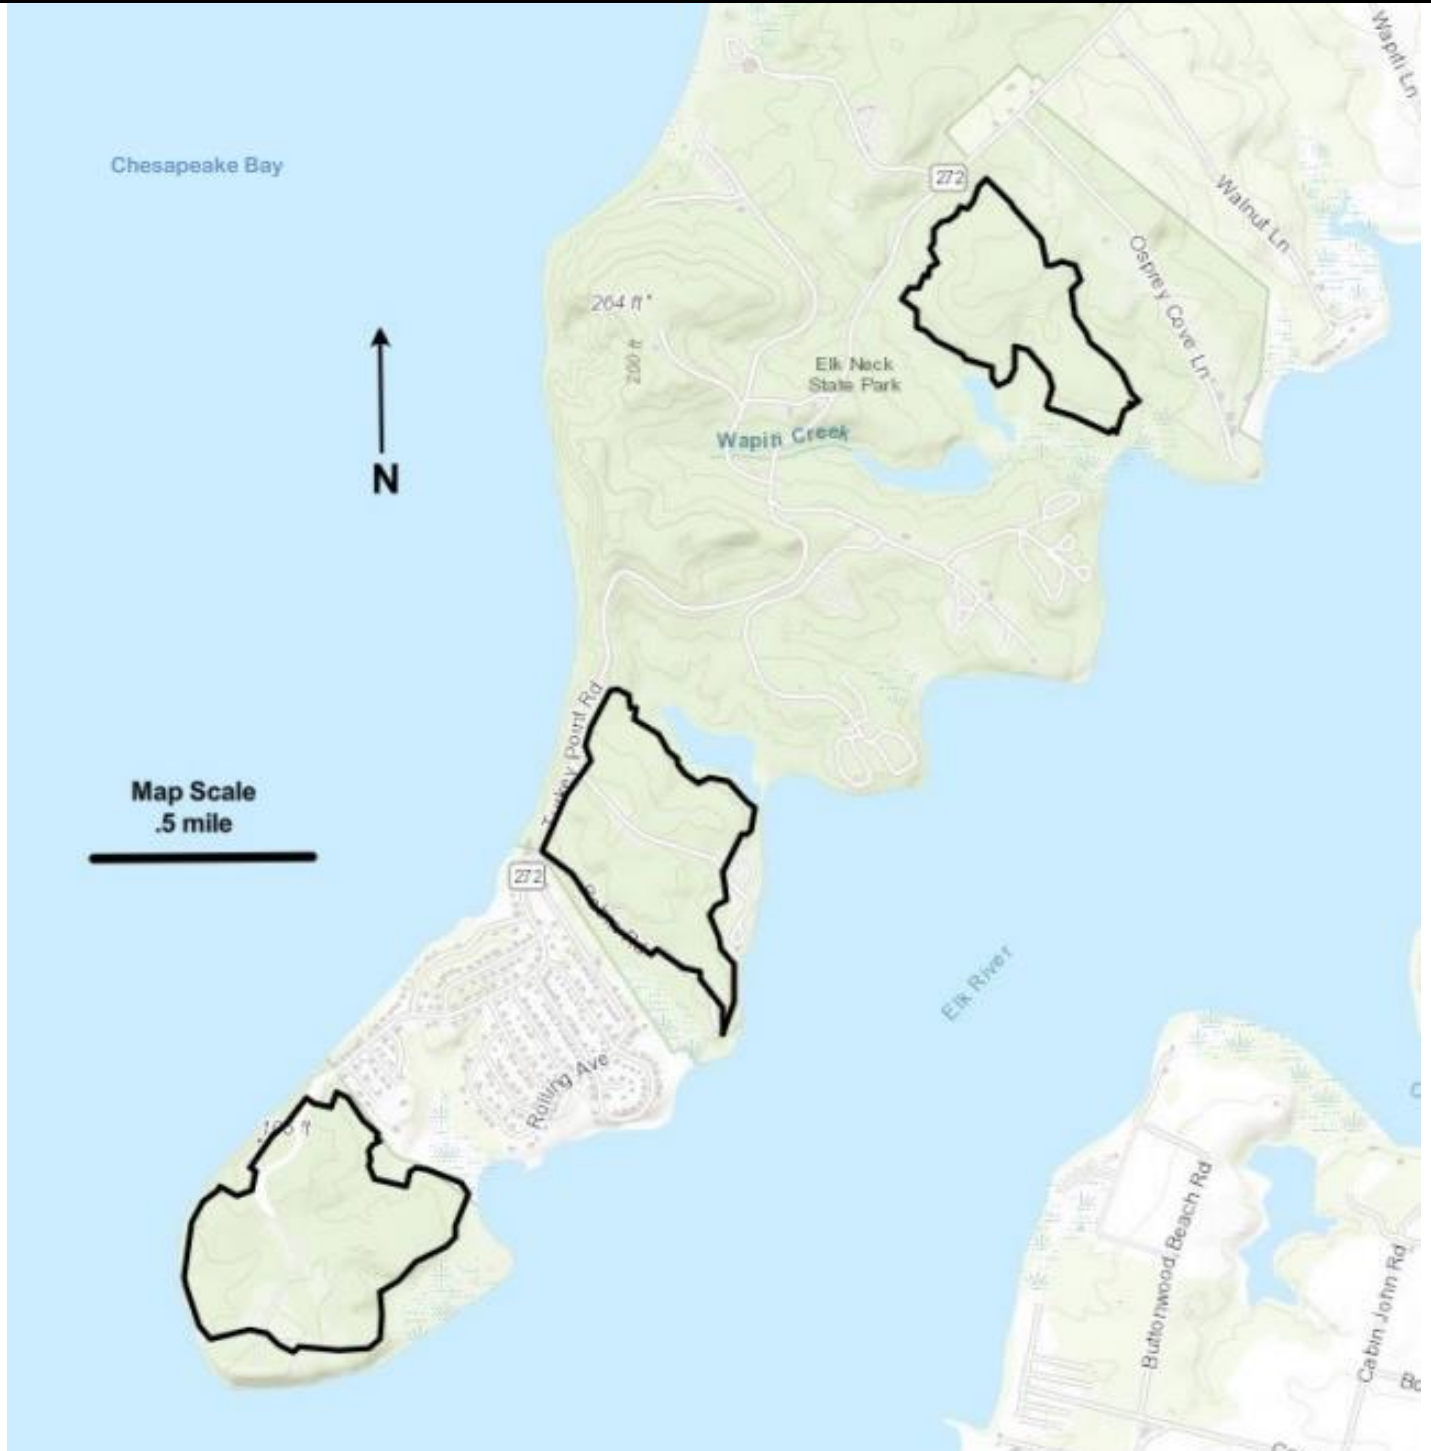

2025-2026 Hunting Season Elk Neck State Park Managed Hunting Area Map

Elk Neck State Park Office: 4395 Turkey Point Road, North East, MD 21901

ENSP Office (410)287-5333 ENSP Duty Ranger (443)252-4258

More park info:

<http://dnr.maryland.gov/publiclands/Pages/central/elkneck.aspx>

Contact Maryland Natural Resources Police: (410)260-8888