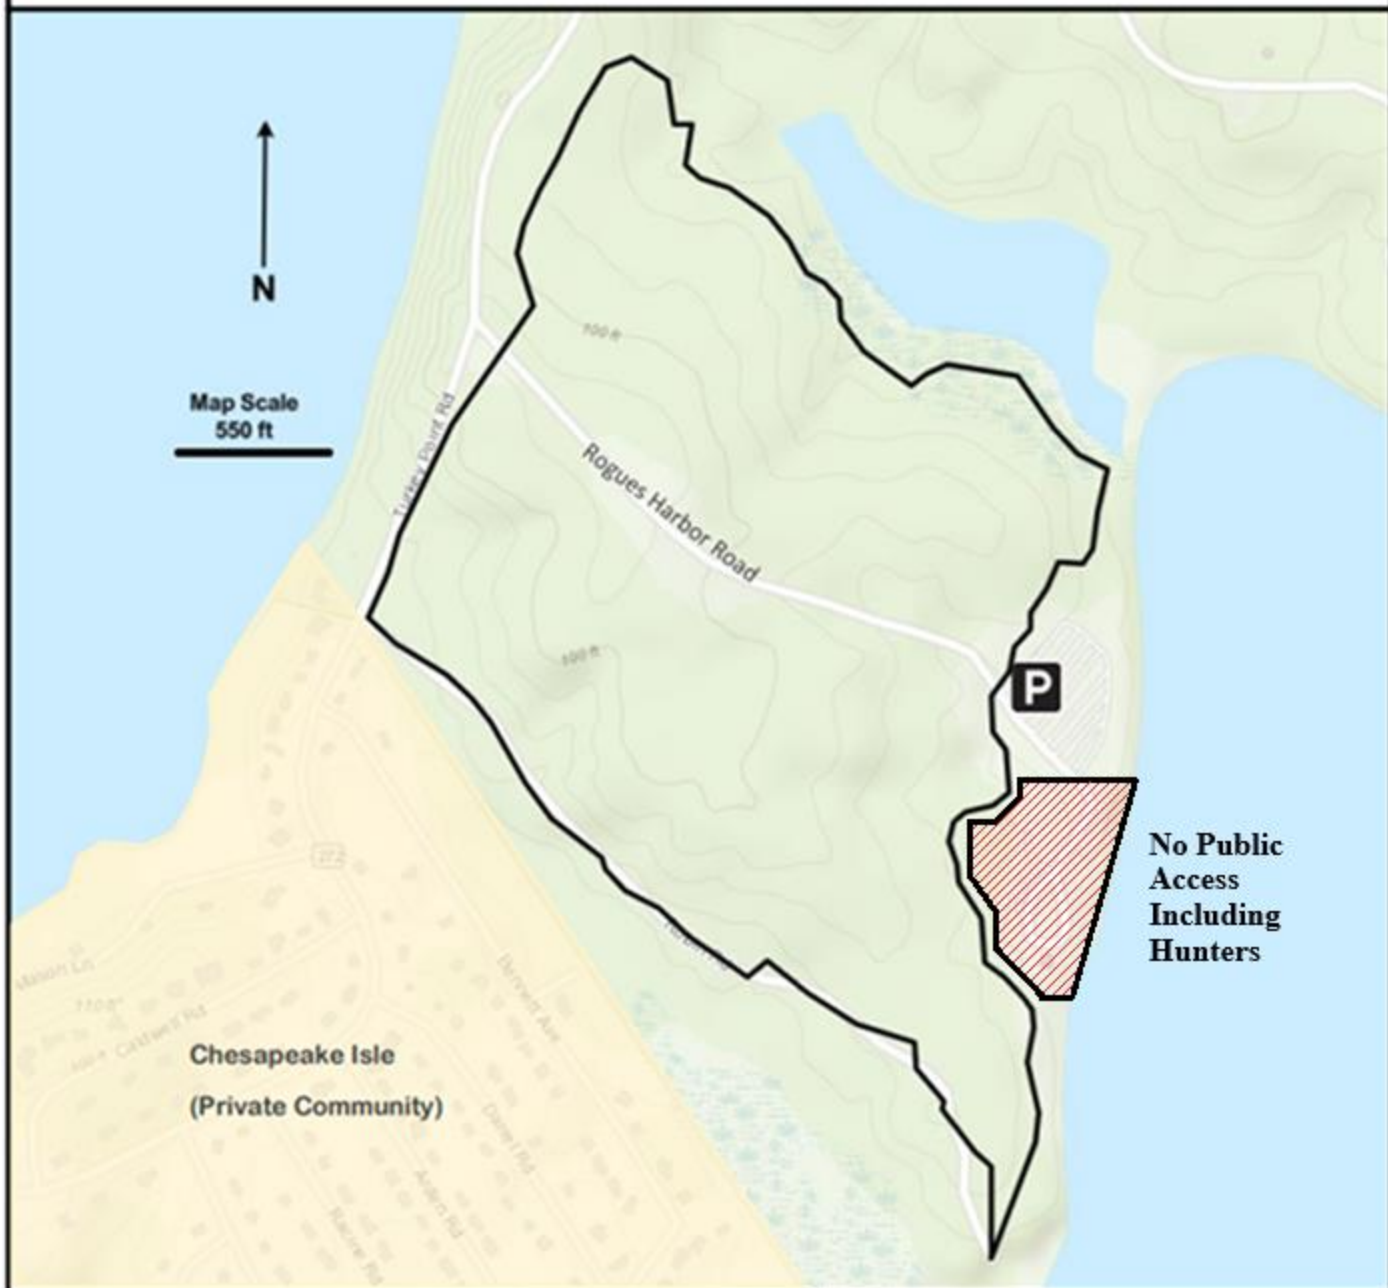

## Carter Property Managed Hunting Area Map

This map is only to be used as a guide to the general location of the hunting areas and their boundaries. You must look carefully for the signs that are posted on the trees along the boundary lines. You are responsible for staying within the managed hunting area. For more hunting information, please see the rules and regulations for the appropriate year.

### Legend

-  Water
-  Park Land
-  Private Land
-  Hunting area
-  Exclusion Zone (no hunting)
-  Parking and Hunter Sign-In

# Elk Neck State Park

## Rogues Harbor Managed Hunting Area Map

This map is only to be used as a guide to the general location of the hunting areas and their boundaries. You must look carefully for the signs that are posted on the trees along the boundary lines. You are responsible for staying within the managed hunting area. For more hunting information, please see the rules and regulations for the appropriate year.