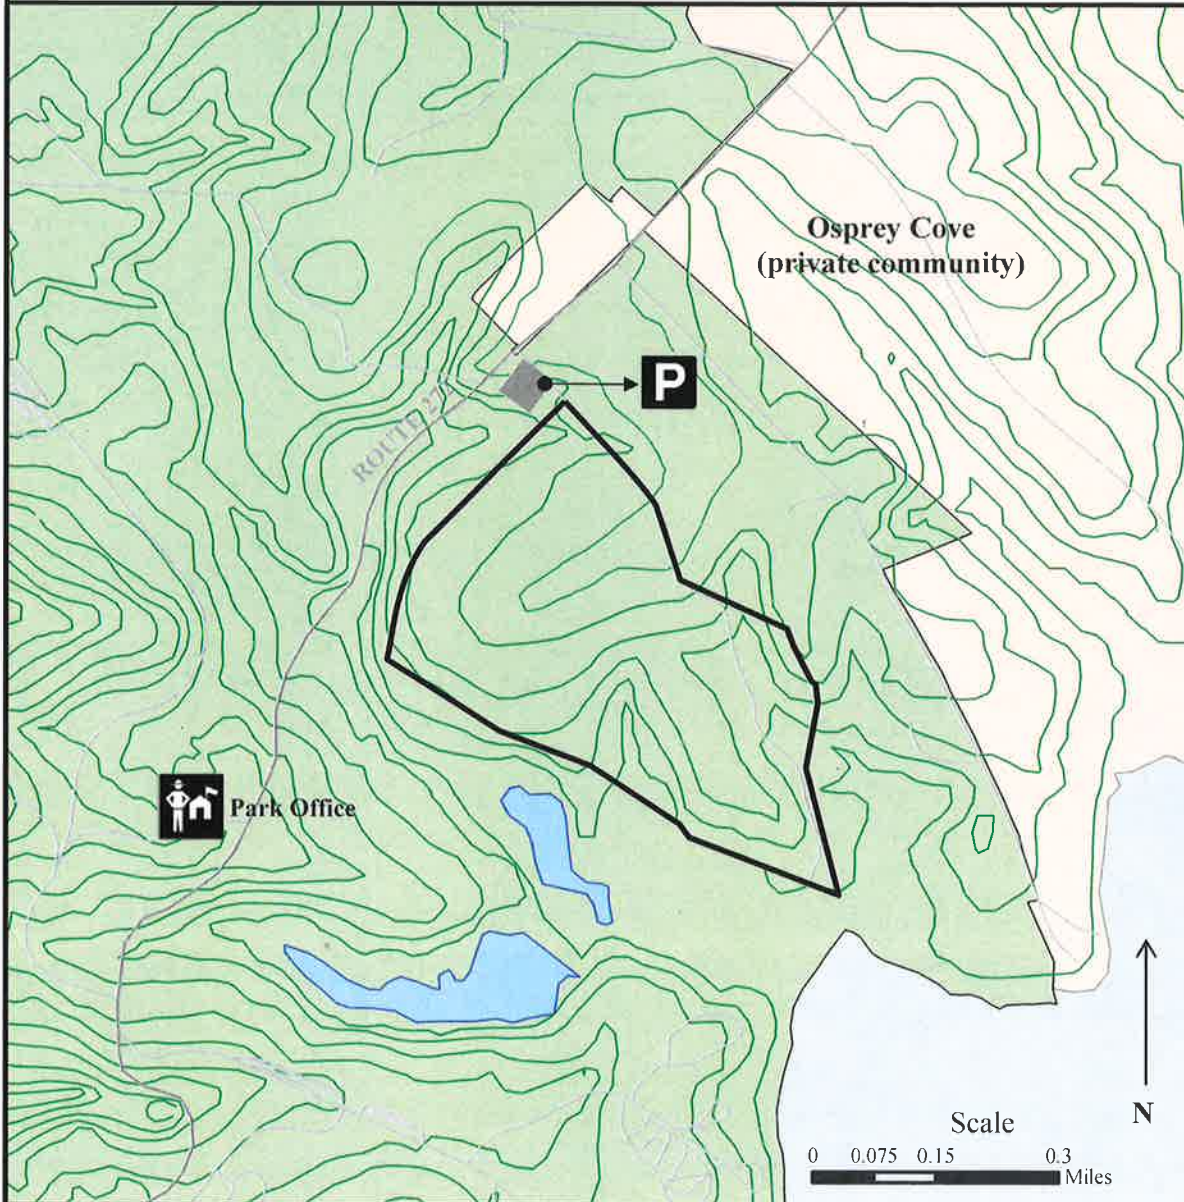

# Elk Neck State Park - Carter Property Managed Hunting Area Map

This map is only to be used as a guide to the general location of the hunting areas and their boundaries. You must look carefully for the signs that are posted on the trees along the boundary lines. You are responsible for staying within the managed hunting area. For more hunting information, please see the rules and regulations for the appropriate year.

# Elk Neck State Park - North East Beach Disabled Hunting Area Map

This map is only to be used as a guide to the general location of the hunting areas and their boundaries. You must look carefully for the signs that are posted on the trees along the boundary lines. You are responsible for staying within the managed hunting area. For more hunting information, please see the rules and regulations for the appropriate year.

# Elk Neck State Park - Rogues Harbor Managed Hunting Area Map

This map is only to be used as a guide to the general location of the hunting areas and their boundaries. You must look carefully for the signs that are posted on the trees along the boundary lines. You are responsible for staying within the managed hunting area. For more hunting information, please see the rules and regulations for the appropriate year.

# Elk Neck State Park - Turkey Point Managed Hunting Area Map

This map is only to be used as a guide to the general location of the hunting areas and their boundaries. You must look carefully for the signs that are posted on the trees along the boundary lines. You are responsible for staying within the managed hunting area. For more hunting information, please see the rules and regulations for the appropriate year.