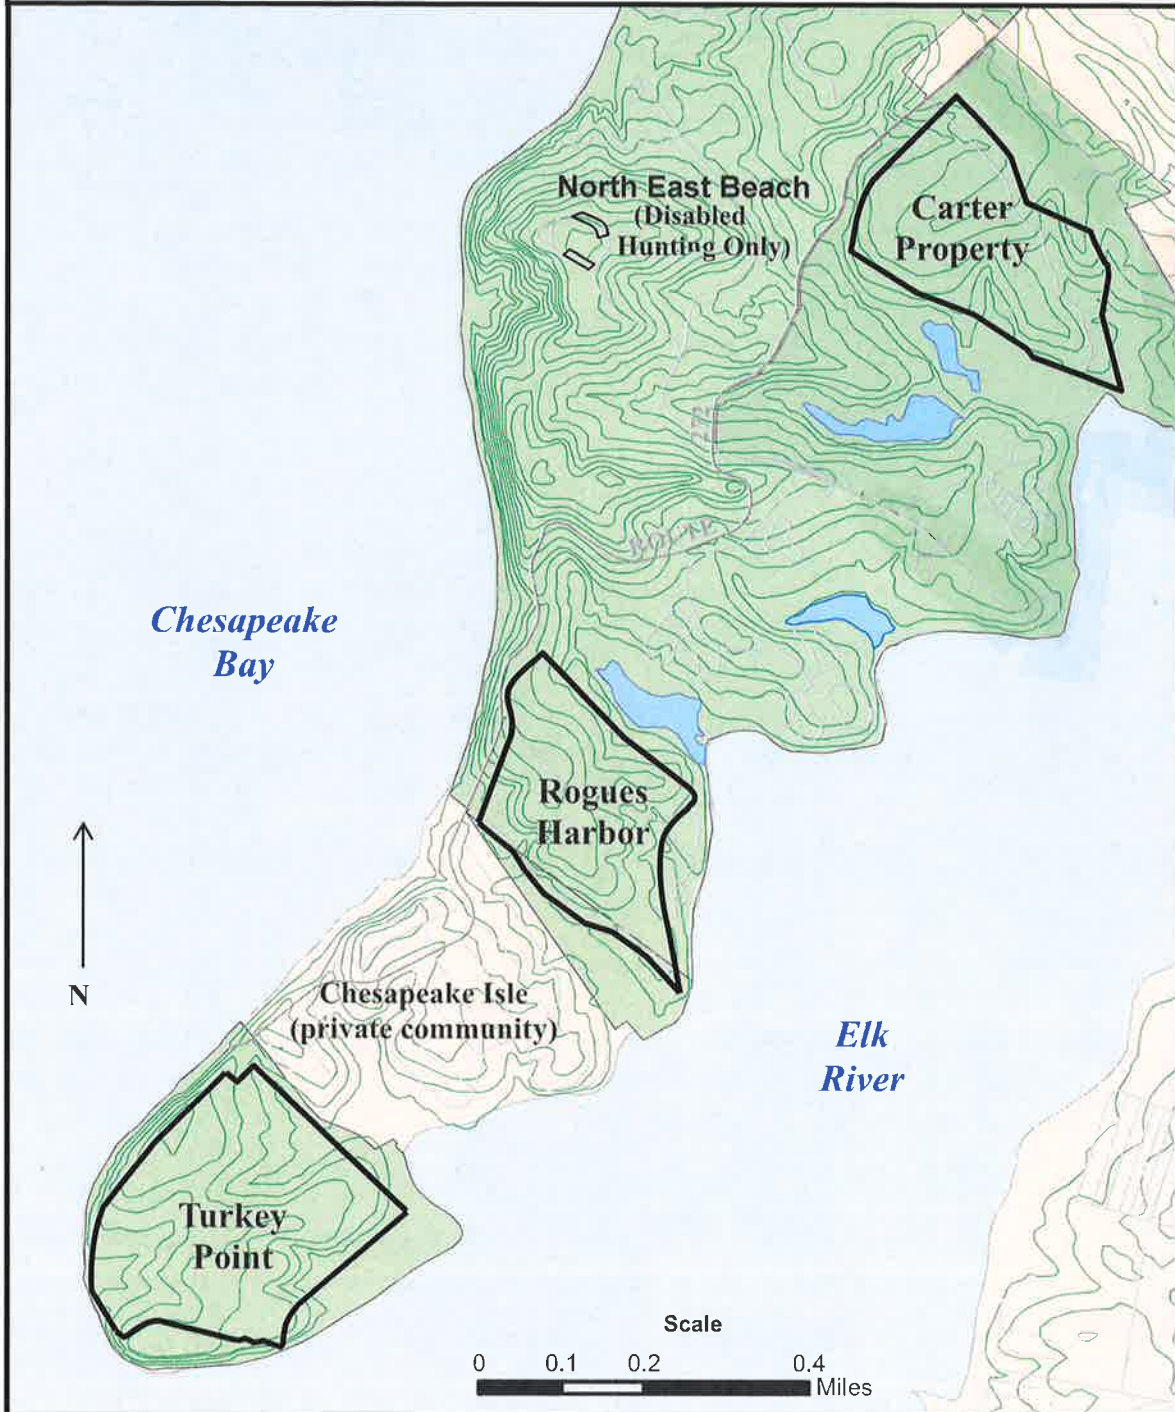

2022 - 2023 Hunting Season

Elk Neck State Park - Managed Hunting Area Maps

Elk Neck State Park • 4395 Turkey Point Road • North East, Maryland
• 410-287-5333 • www.dnr.maryland.gov/publiclands/Pages/central/elkneck.aspx • Maryland Natural Resources Police 410-260-8888 •