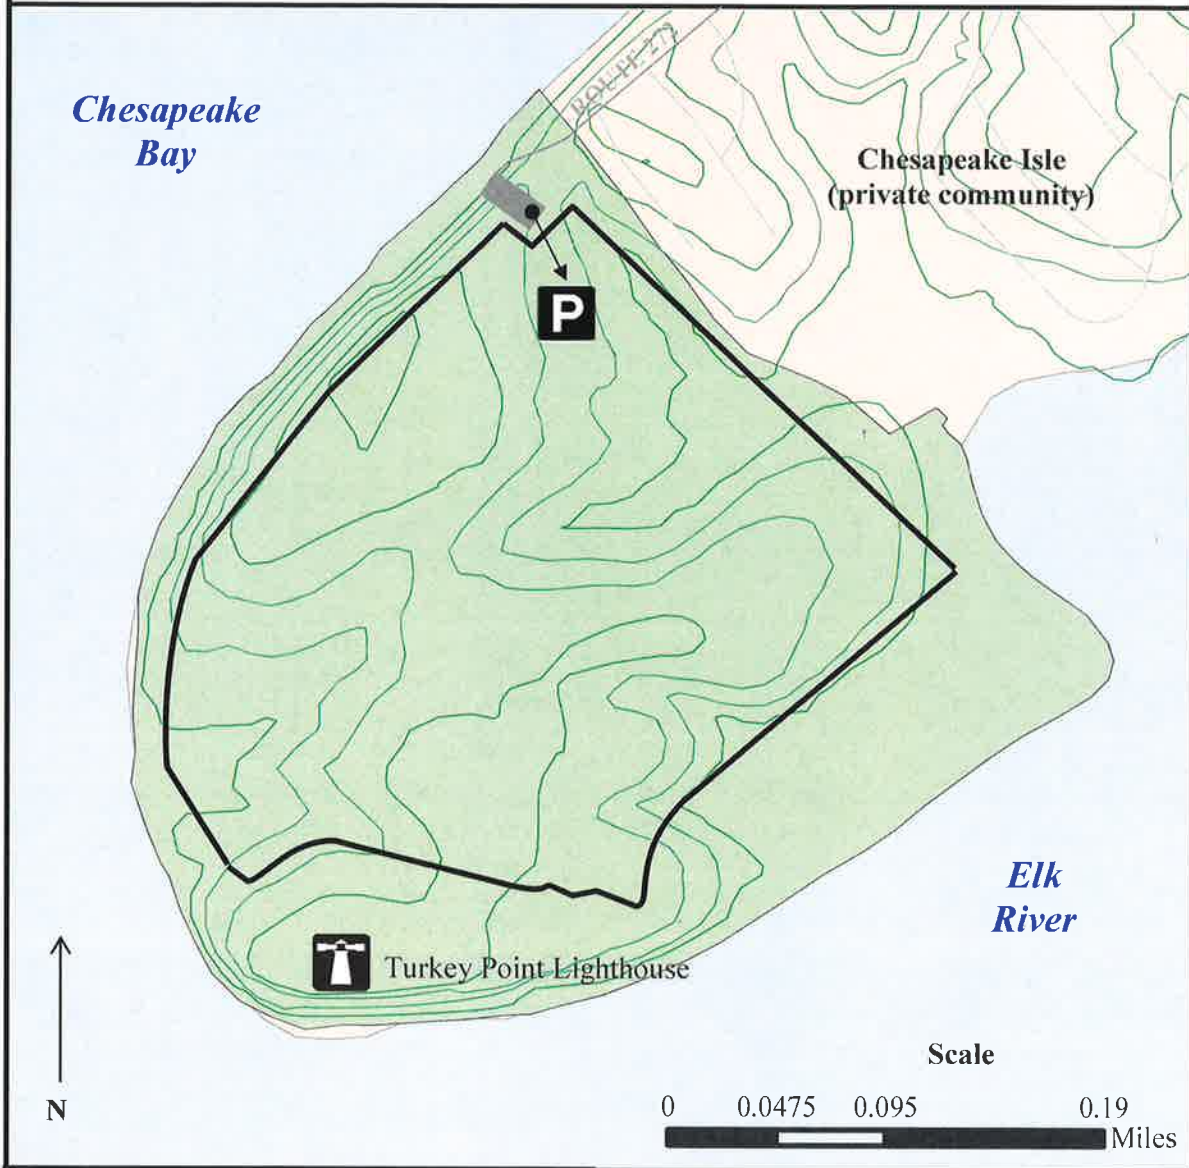

# Elk Neck State Park - North East Beach Disabled Hunting Area Map

This map is only to be used as a guide to the general location of the hunting areas and their boundaries. You must look carefully for the signs that are posted on the trees along the boundary lines. You are responsible for staying within the managed hunting area. For more hunting information, please see the rules and regulations for the appropriate year.

# Elk Neck State Park - Rogues Harbor Managed Hunting Area Map

This map is only to be used as a guide to the general location of the hunting areas and their boundaries. You must look carefully for the signs that are posted on the trees along the boundary lines. You are responsible for staying within the managed hunting area. For more hunting information, please see the rules and regulations for the appropriate year.

# Elk Neck State Park - Turkey Point Managed Hunting Area Map

This map is only to be used as a guide to the general location of the hunting areas and their boundaries. You must look carefully for the signs that are posted on the trees along the boundary lines. You are responsible for staying within the managed hunting area. For more hunting information, please see the rules and regulations for the appropriate year.