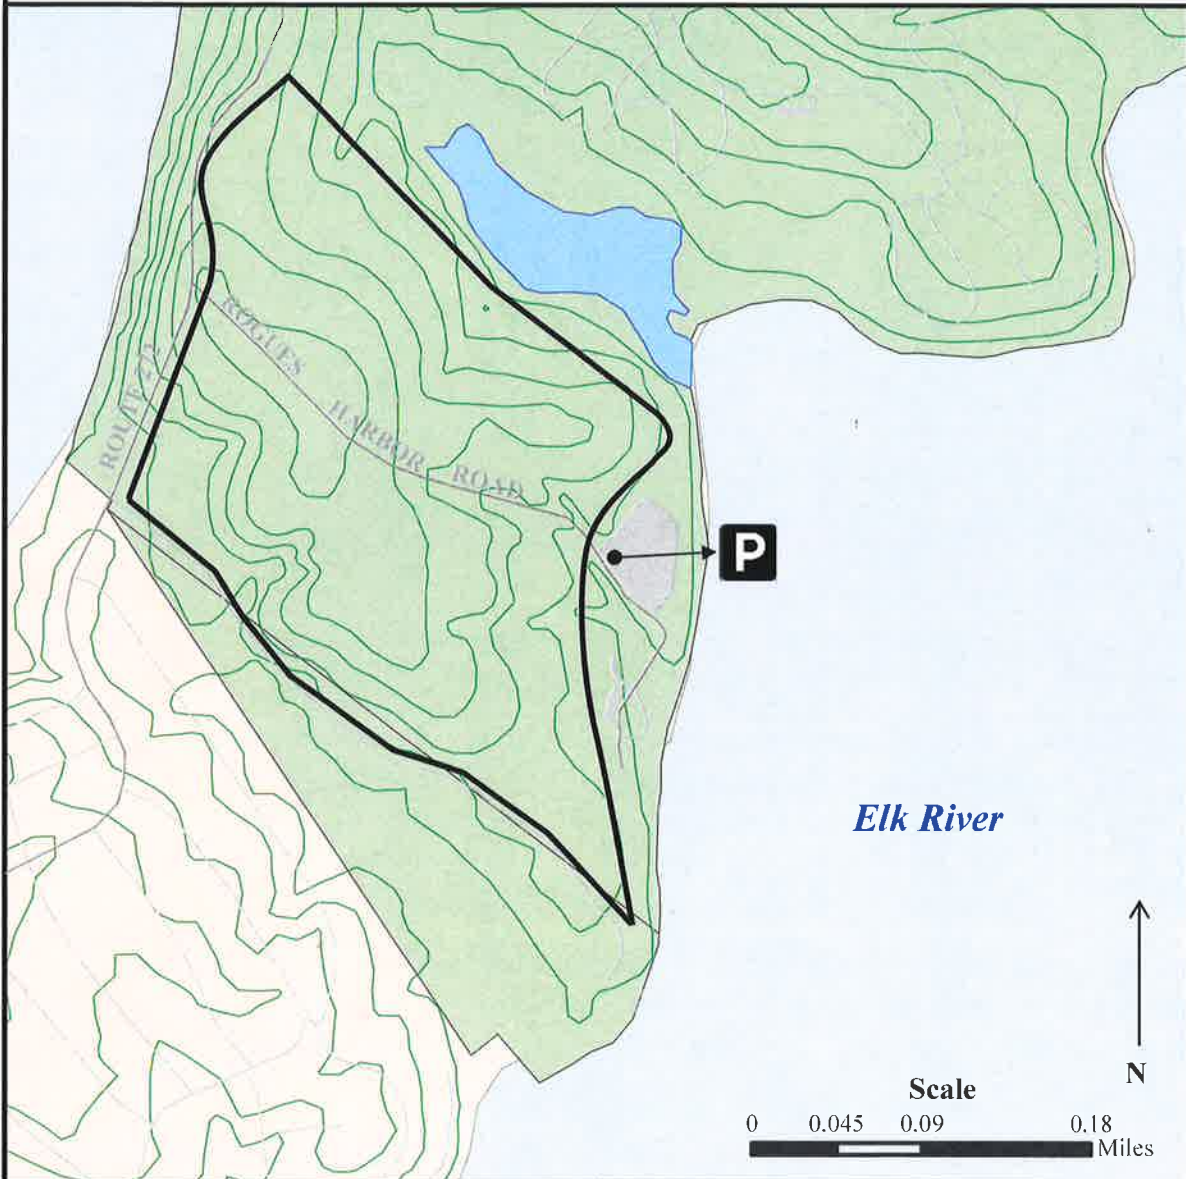

# Elk Neck State Park - North East Beach Disabled Hunting Area Map

This map is only to be used as a guide to the general location of the hunting areas and their boundaries. You must look carefully for the signs that are posted on the trees along the boundary lines. You are responsible for staying within the managed hunting area. For more hunting information, please see the rules and regulations for the appropriate year.

# Elk Neck State Park - Rogues Harbor Managed Hunting Area Map

This map is only to be used as a guide to the general location of the hunting areas and their boundaries. You must look carefully for the signs that are posted on the trees along the boundary lines. You are responsible for staying within the managed hunting area. For more hunting information, please see the rules and regulations for the appropriate year.