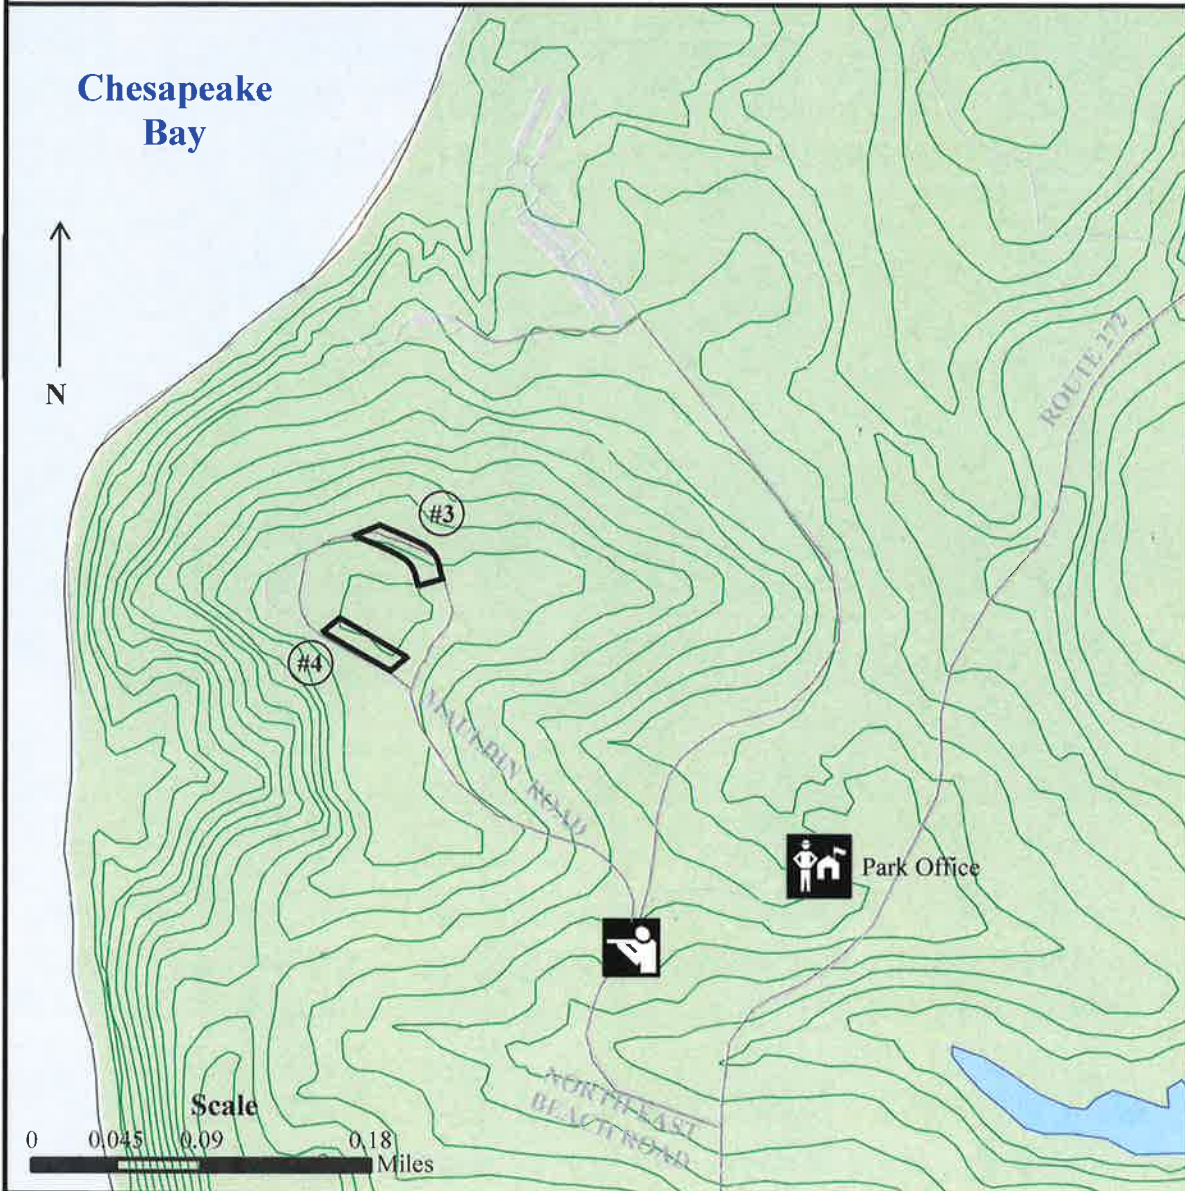

# Elk Neck State Park - Carter Property Managed Hunting Area Map

This map is only to be used as a guide to the general location of the hunting areas and their boundaries. You must look carefully for the signs that are posted on the trees along the boundary lines. You are responsible for staying within the managed hunting area. For more hunting information, please see the rules and regulations for the appropriate year.

# Elk Neck State Park - North East Beach Disabled Hunting Area Map

This map is only to be used as a guide to the general location of the hunting areas and their boundaries. You must look carefully for the signs that are posted on the trees along the boundary lines. You are responsible for staying within the managed hunting area. For more hunting information, please see the rules and regulations for the appropriate year.

# Elk Neck State Park - Rogues Harbor Managed Hunting Area Map

This map is only to be used as a guide to the general location of the hunting areas and their boundaries. You must look carefully for the signs that are posted on the trees along the boundary lines. You are responsible for staying within the managed hunting area. For more hunting information, please see the rules and regulations for the appropriate year.