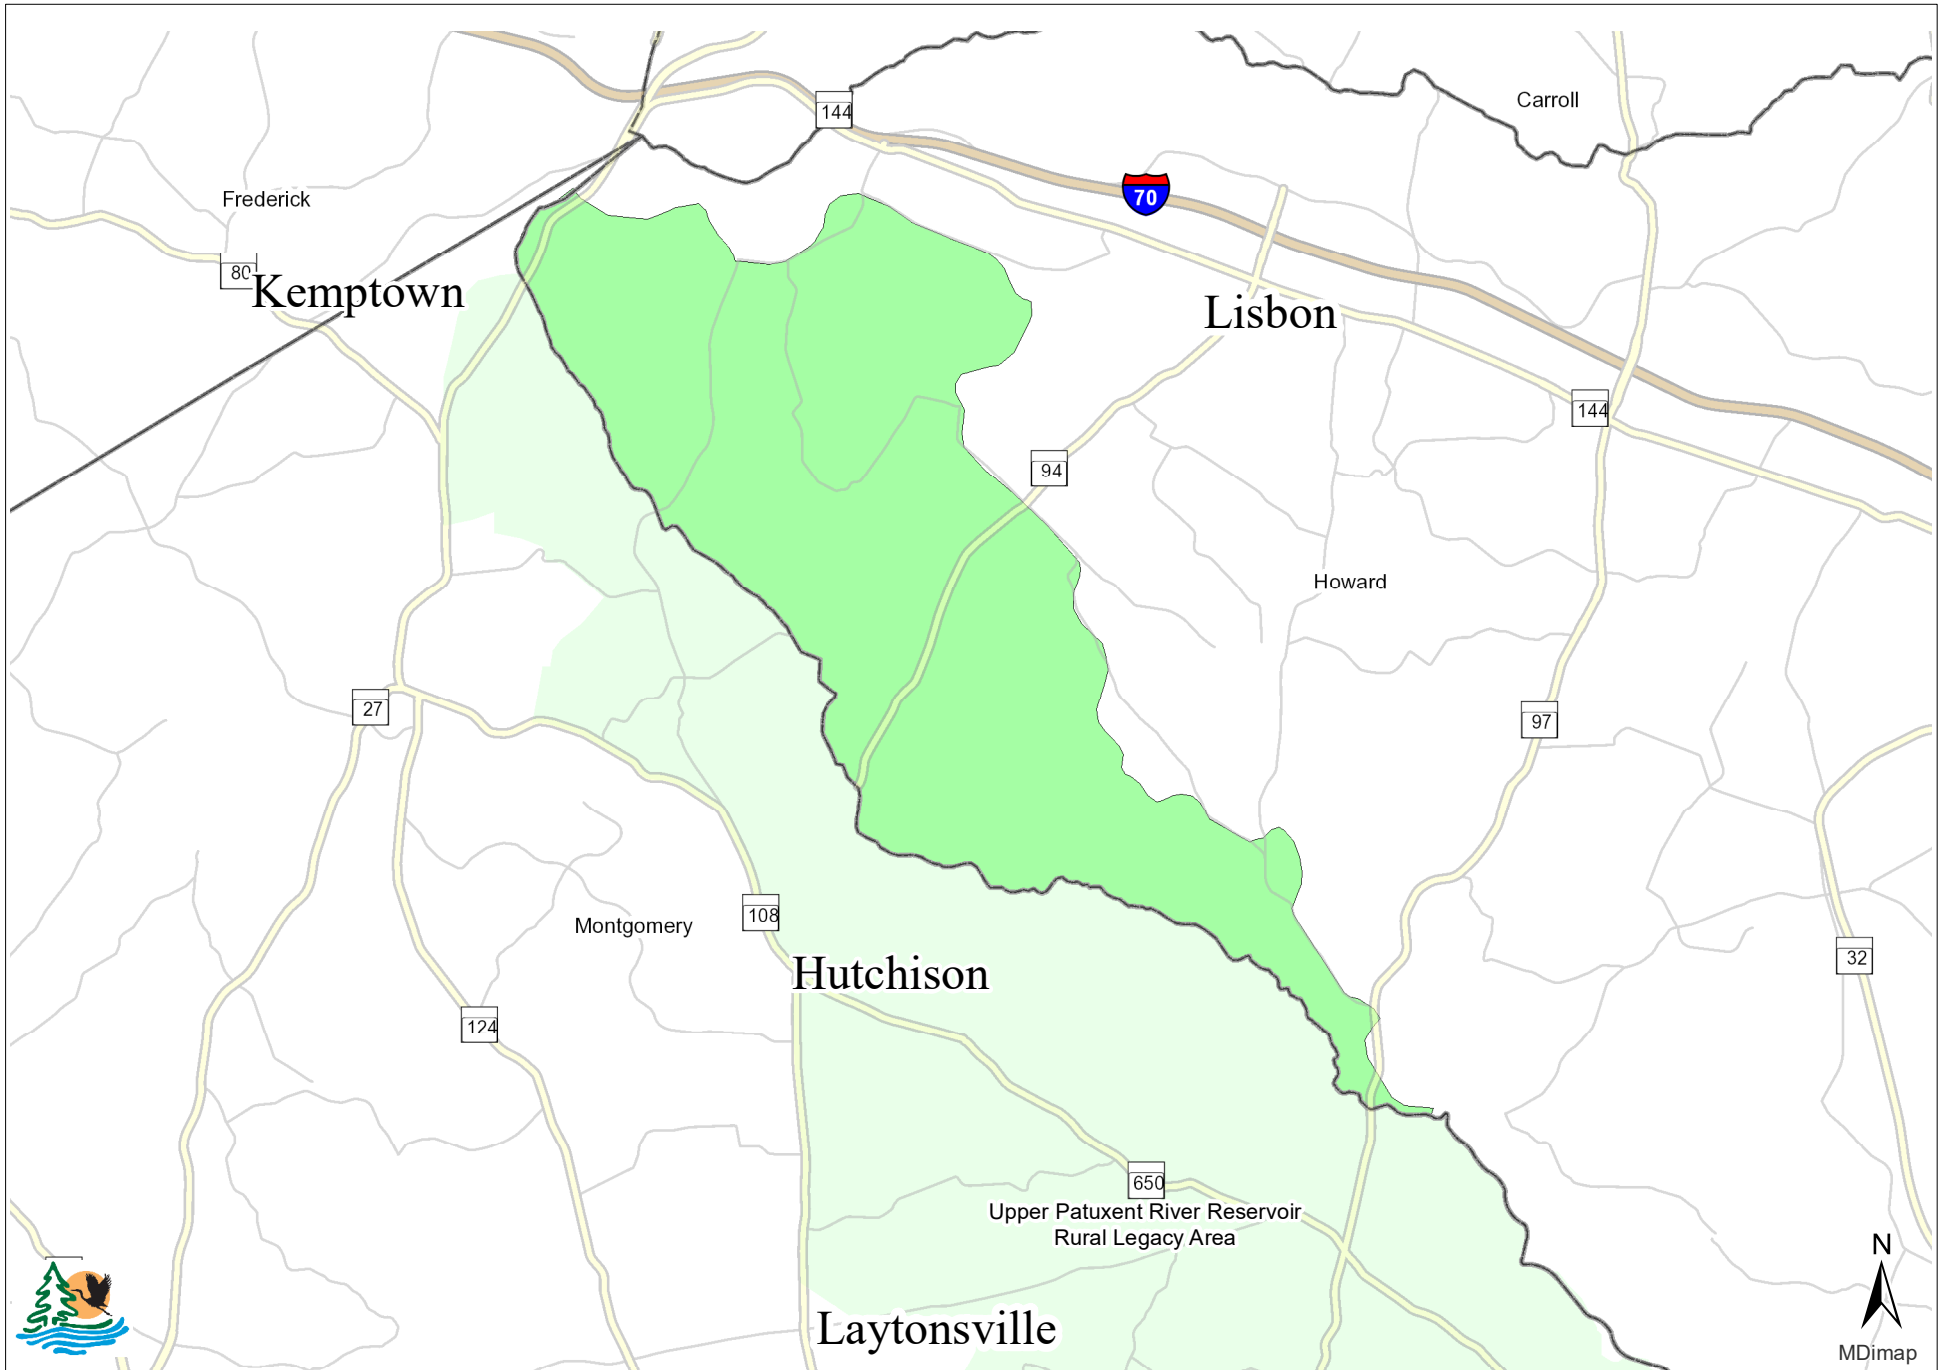

Upper Patuxent Rural Legacy Area - Howard County

Map Production Date: January 2019