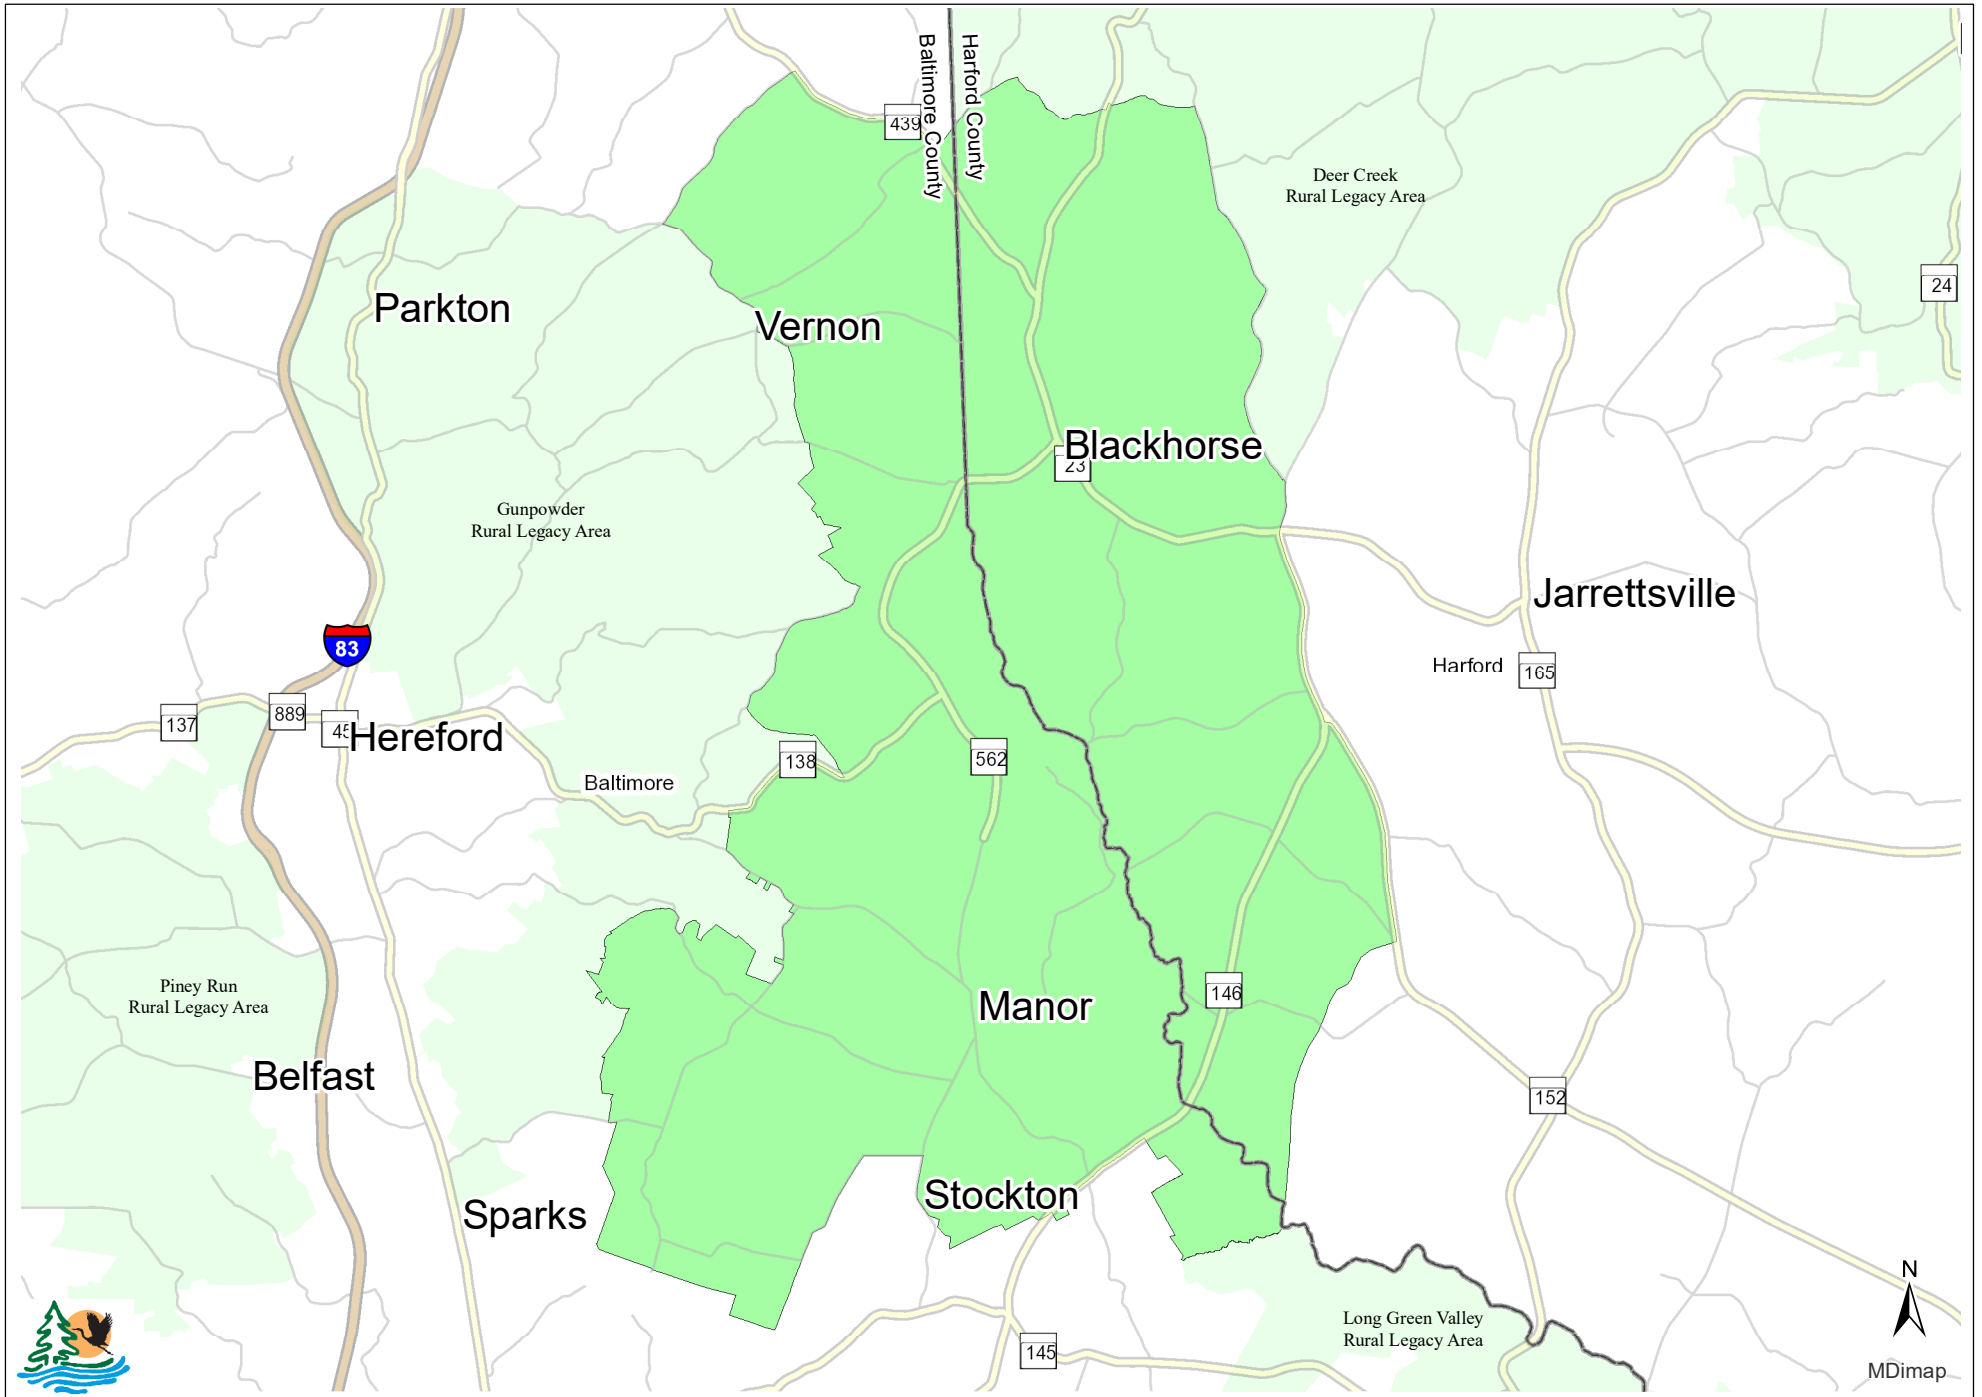

Manor Rural Legacy Area

Map Production Date: January 2019