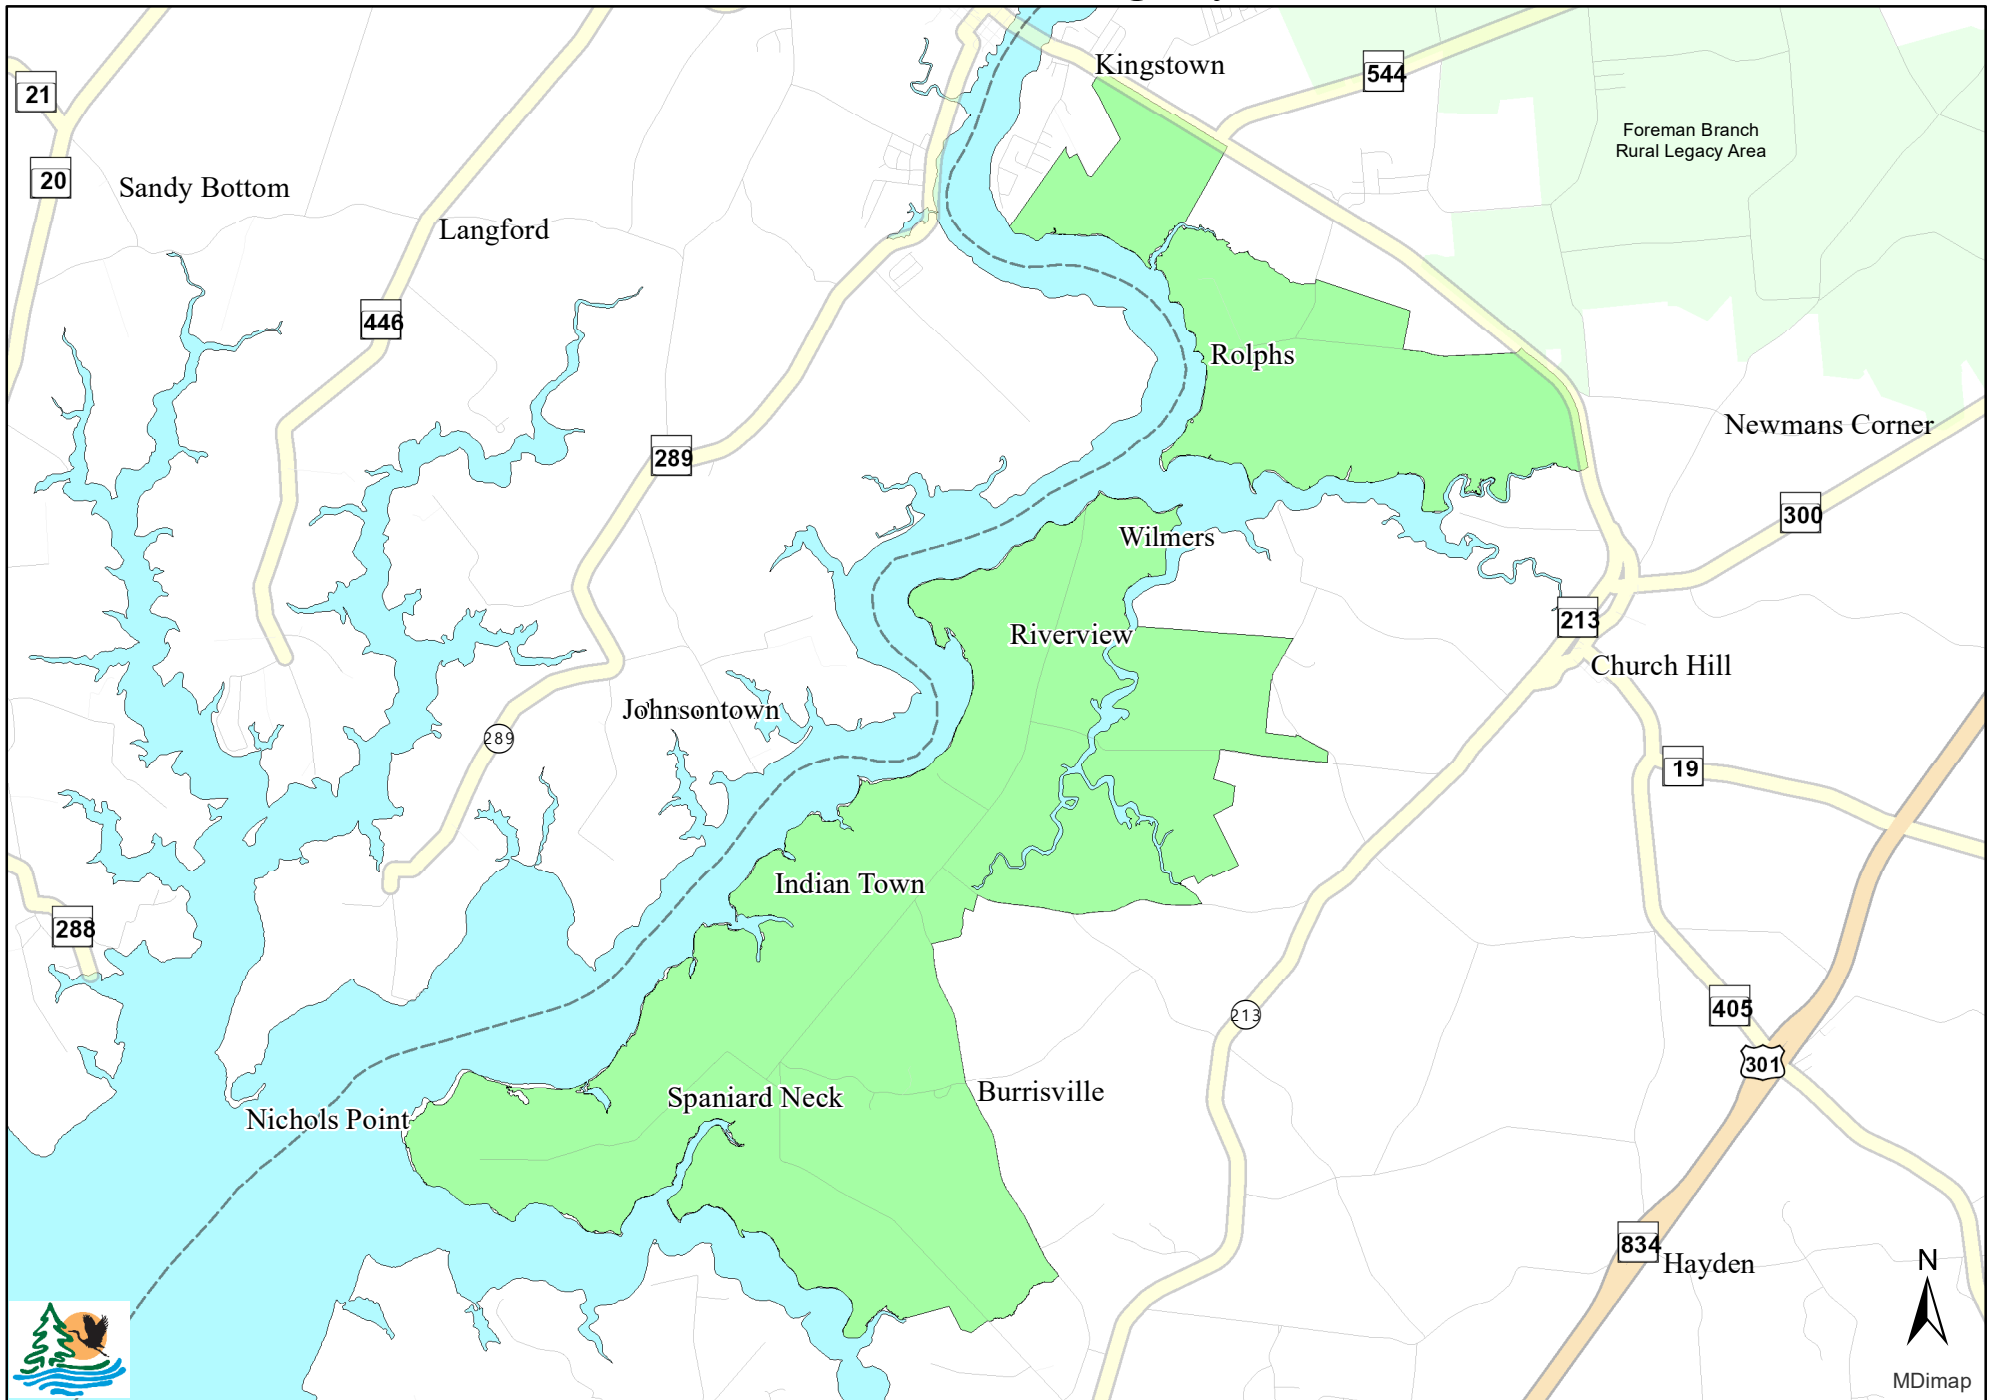

# Lands End Rural Legacy Area

Map Production Date: January 2019