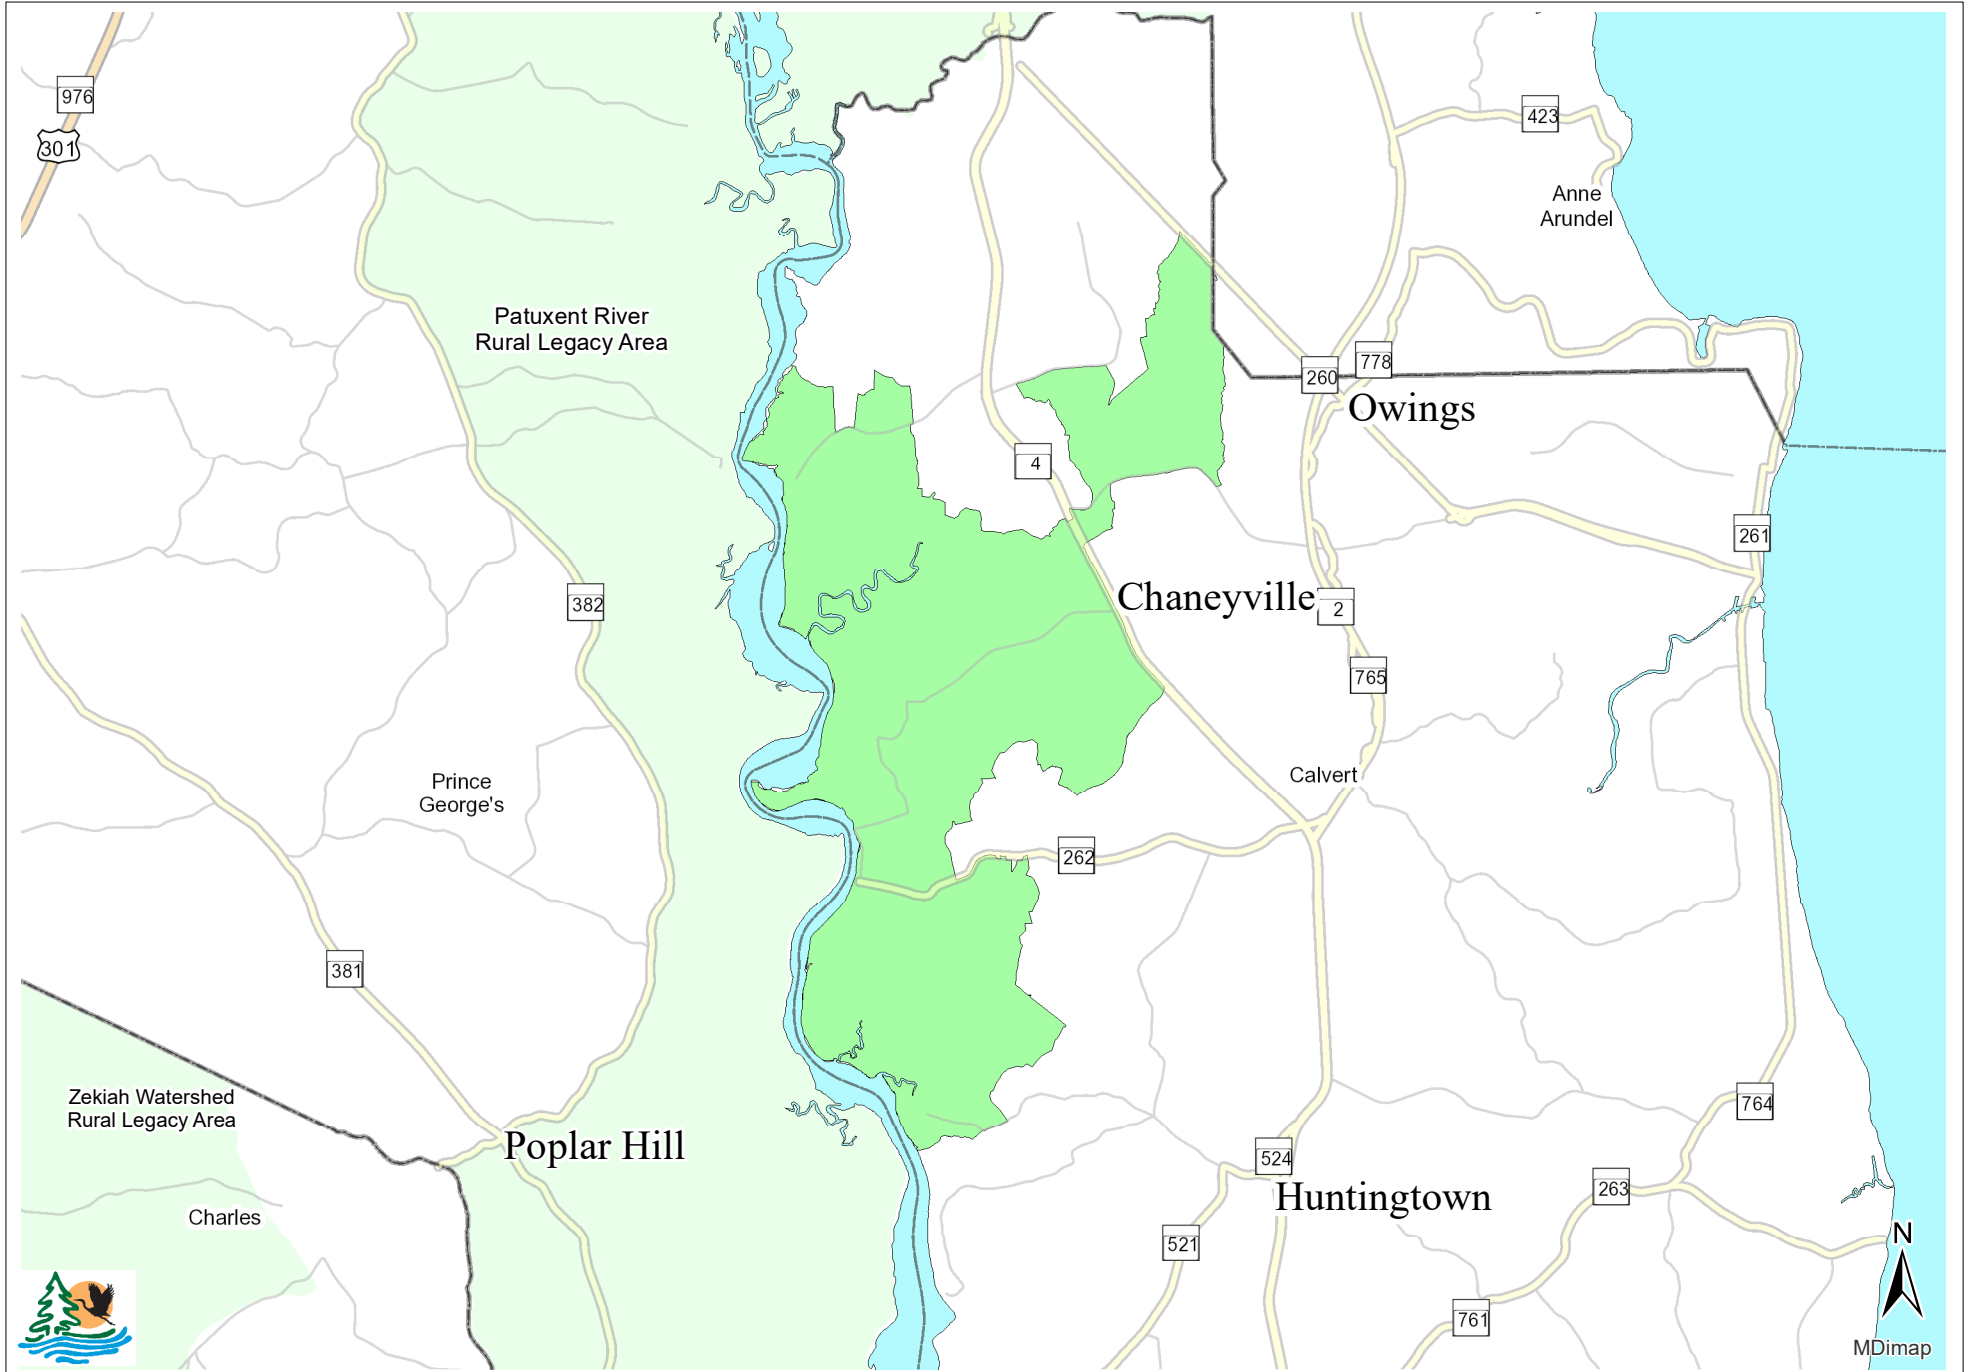

North Calvert Rural Legacy Area

Map Production Date: January 2019