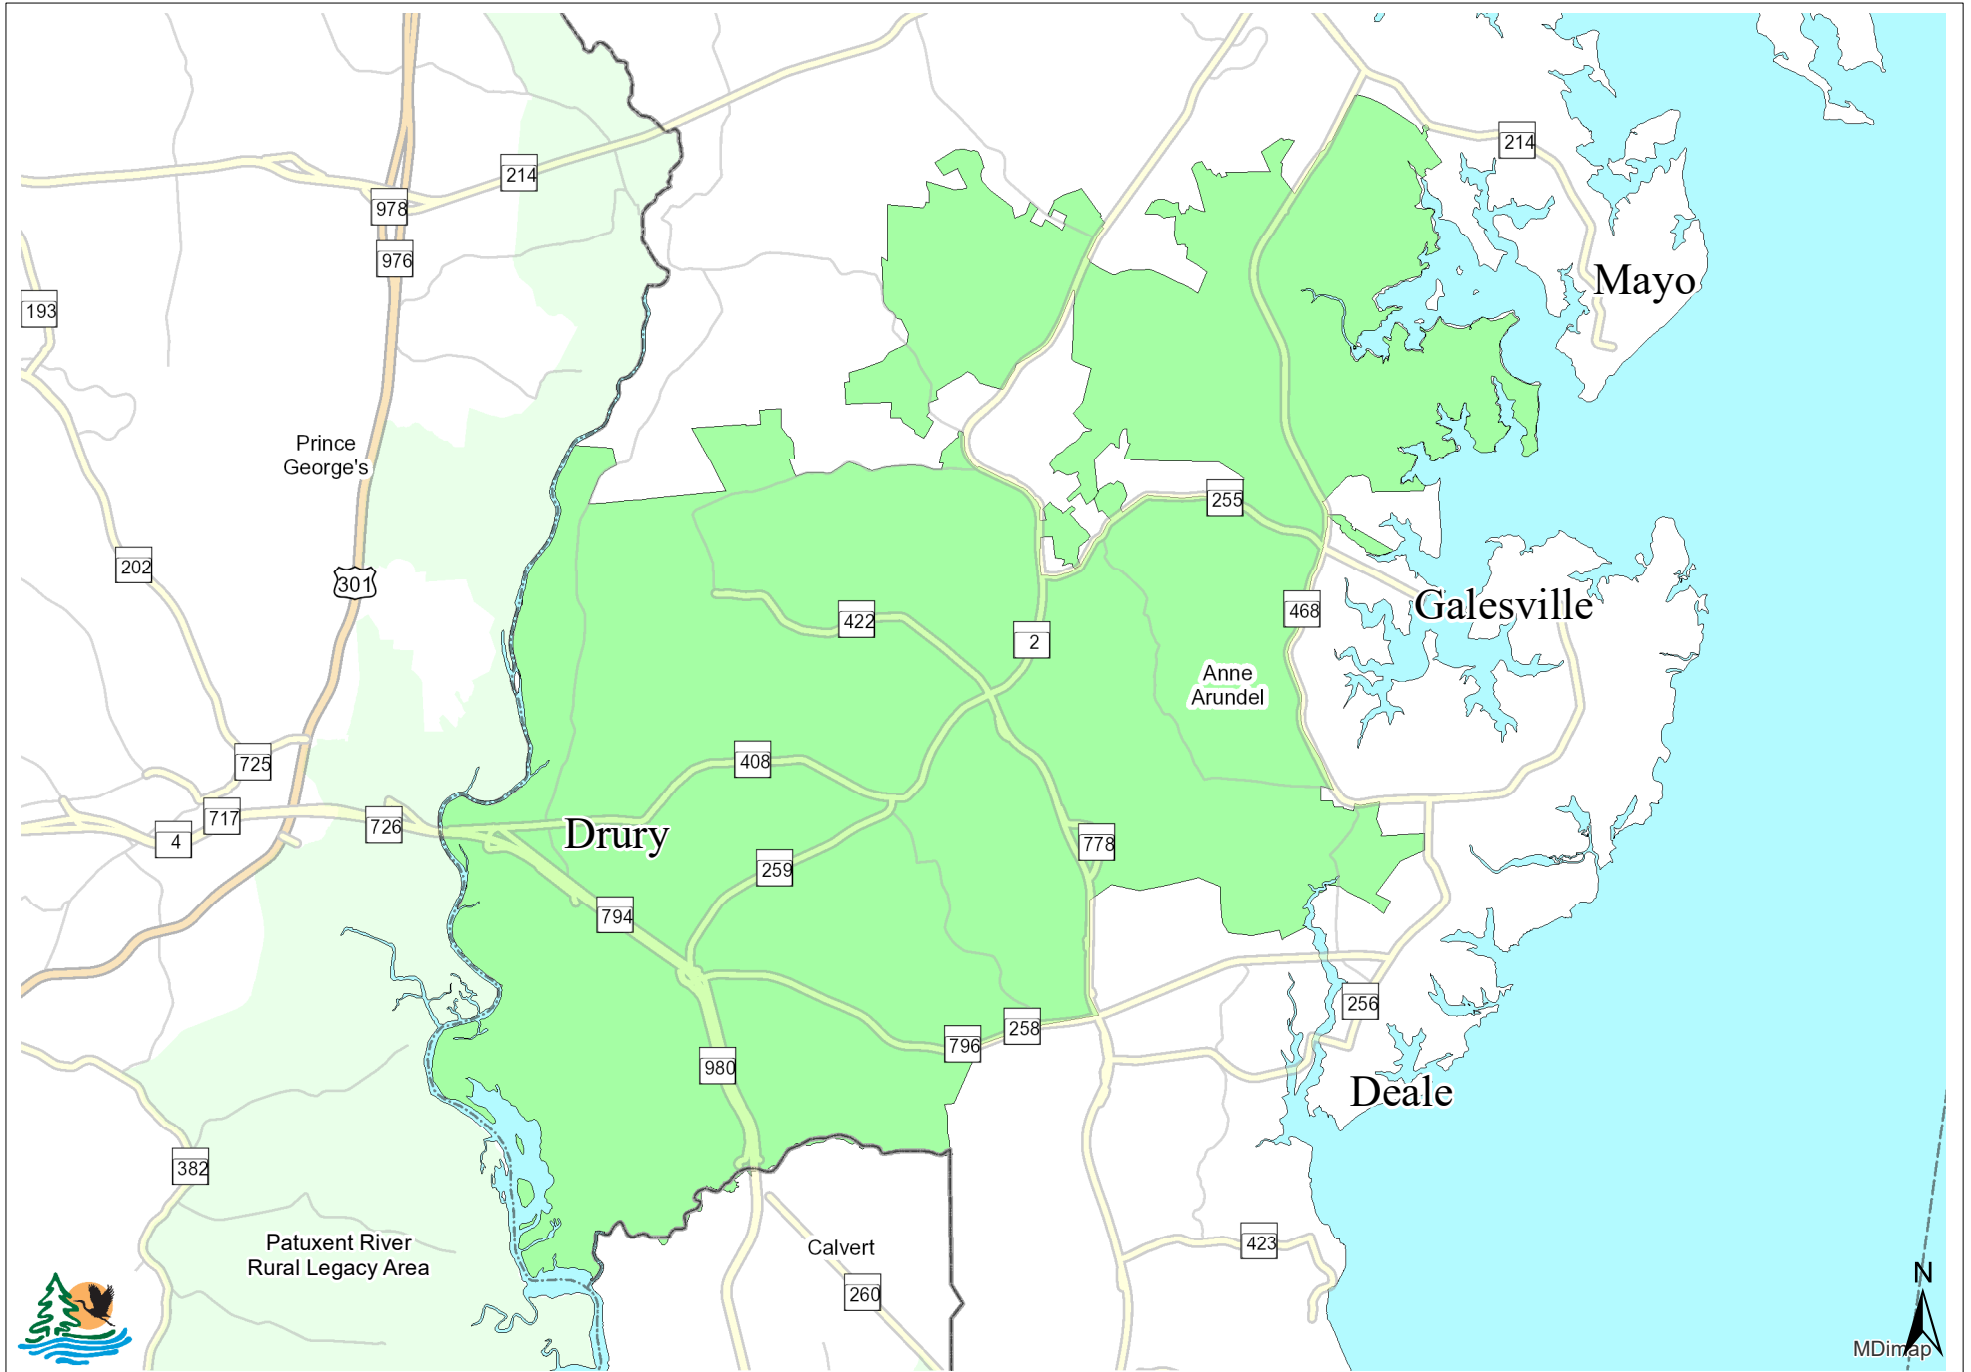

# Anne Arundel South Rural Legacy Area

Map Production Date: January 2019