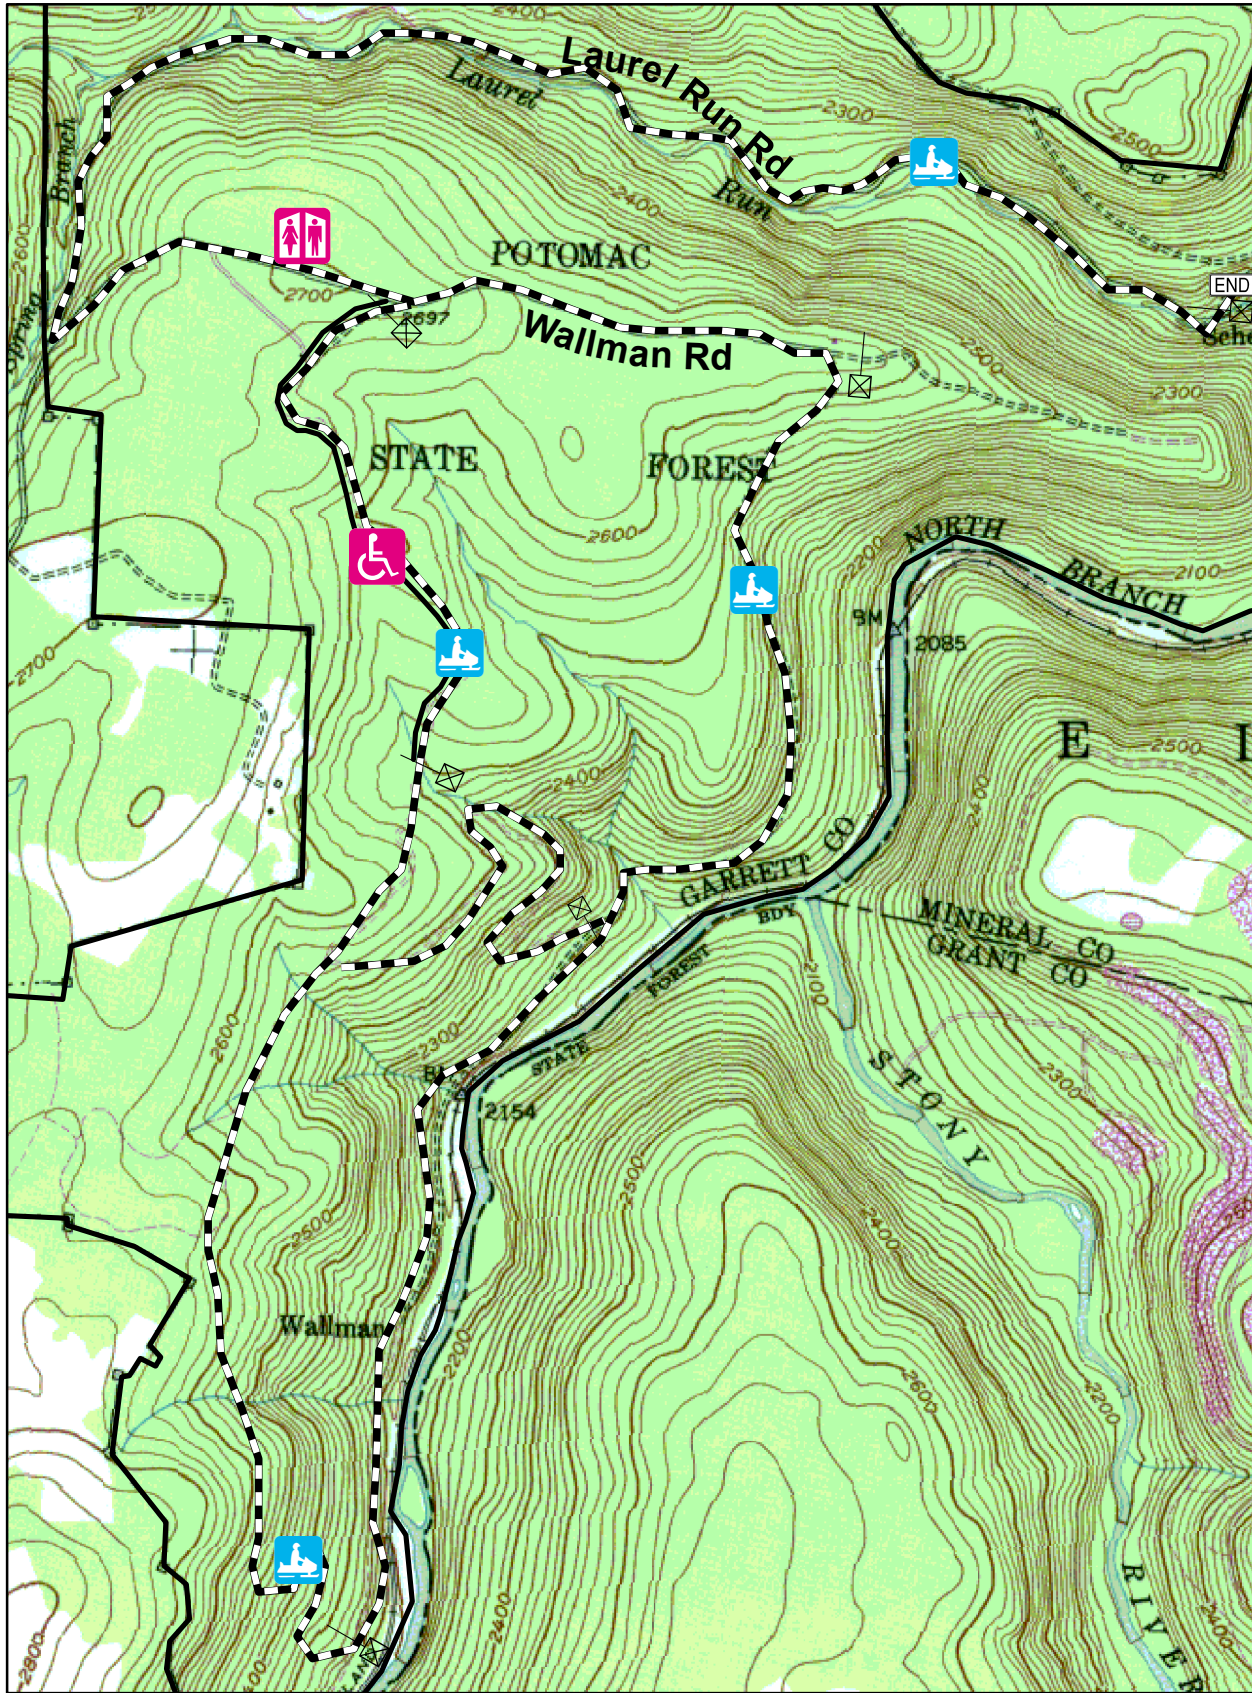

LAUREL RUN RD./WALLMAN RD./SNOWMOBILE TRAIL SYSTEM (10.2 MILE)

-  Laurel Run Rd/Wallman Rd/Snowmobile Trail
-  Restrooms
-  Handicap Hunter Access Rd
-  Designated Trail

-  State Boundary Line
 -  Gate
 -  End of Trail
- 
- 0 1,000 2,000 3,000 4,000
 Feet