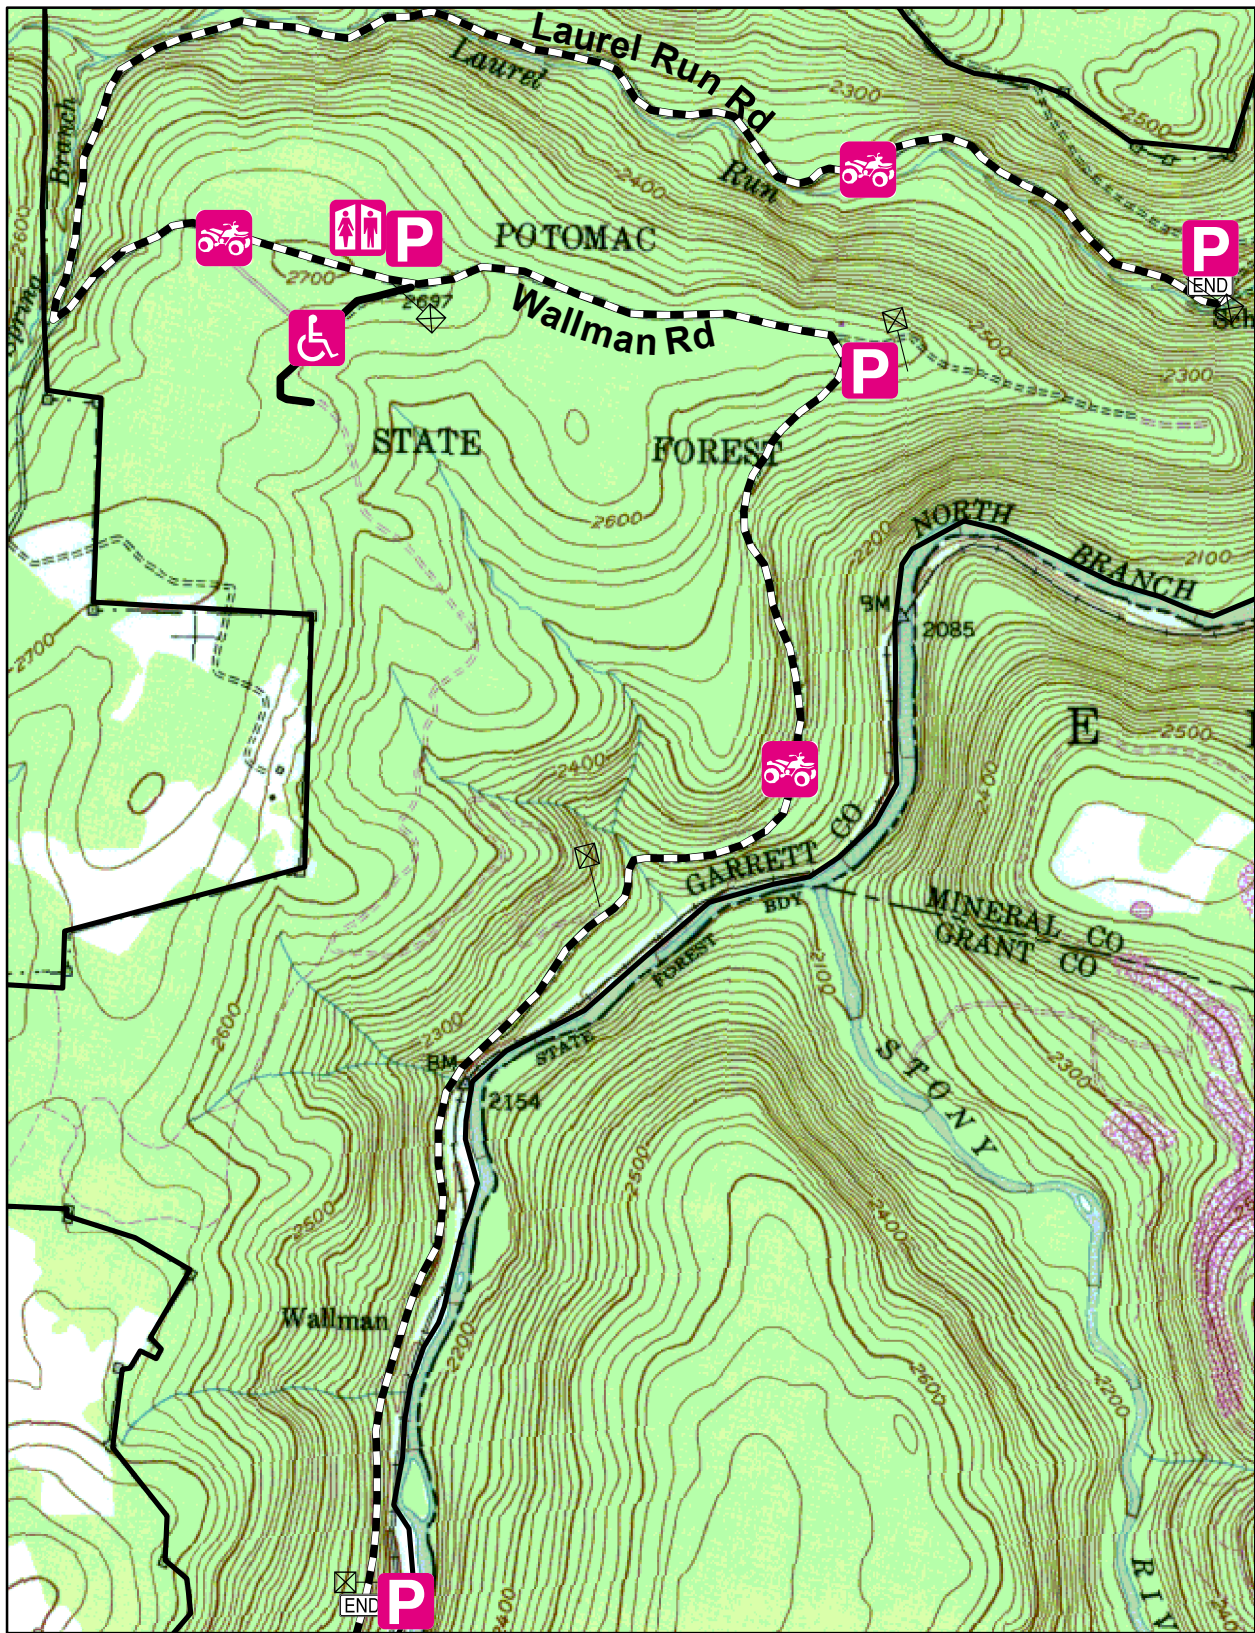

# LAUREL RUN RD/ORV TRAIL (2.4 MILE) WALLMAN RD/ORV TRAIL (3.9 MILE)

Laurel Run Rd/Wallman Rd/O.R.V. Trail  
 Restrooms  
 Handicap Hunter Access Rd  
 Parking  
 Designated Trail  
 State Boundary Line  
 Gate  
 End of Trail

(5)