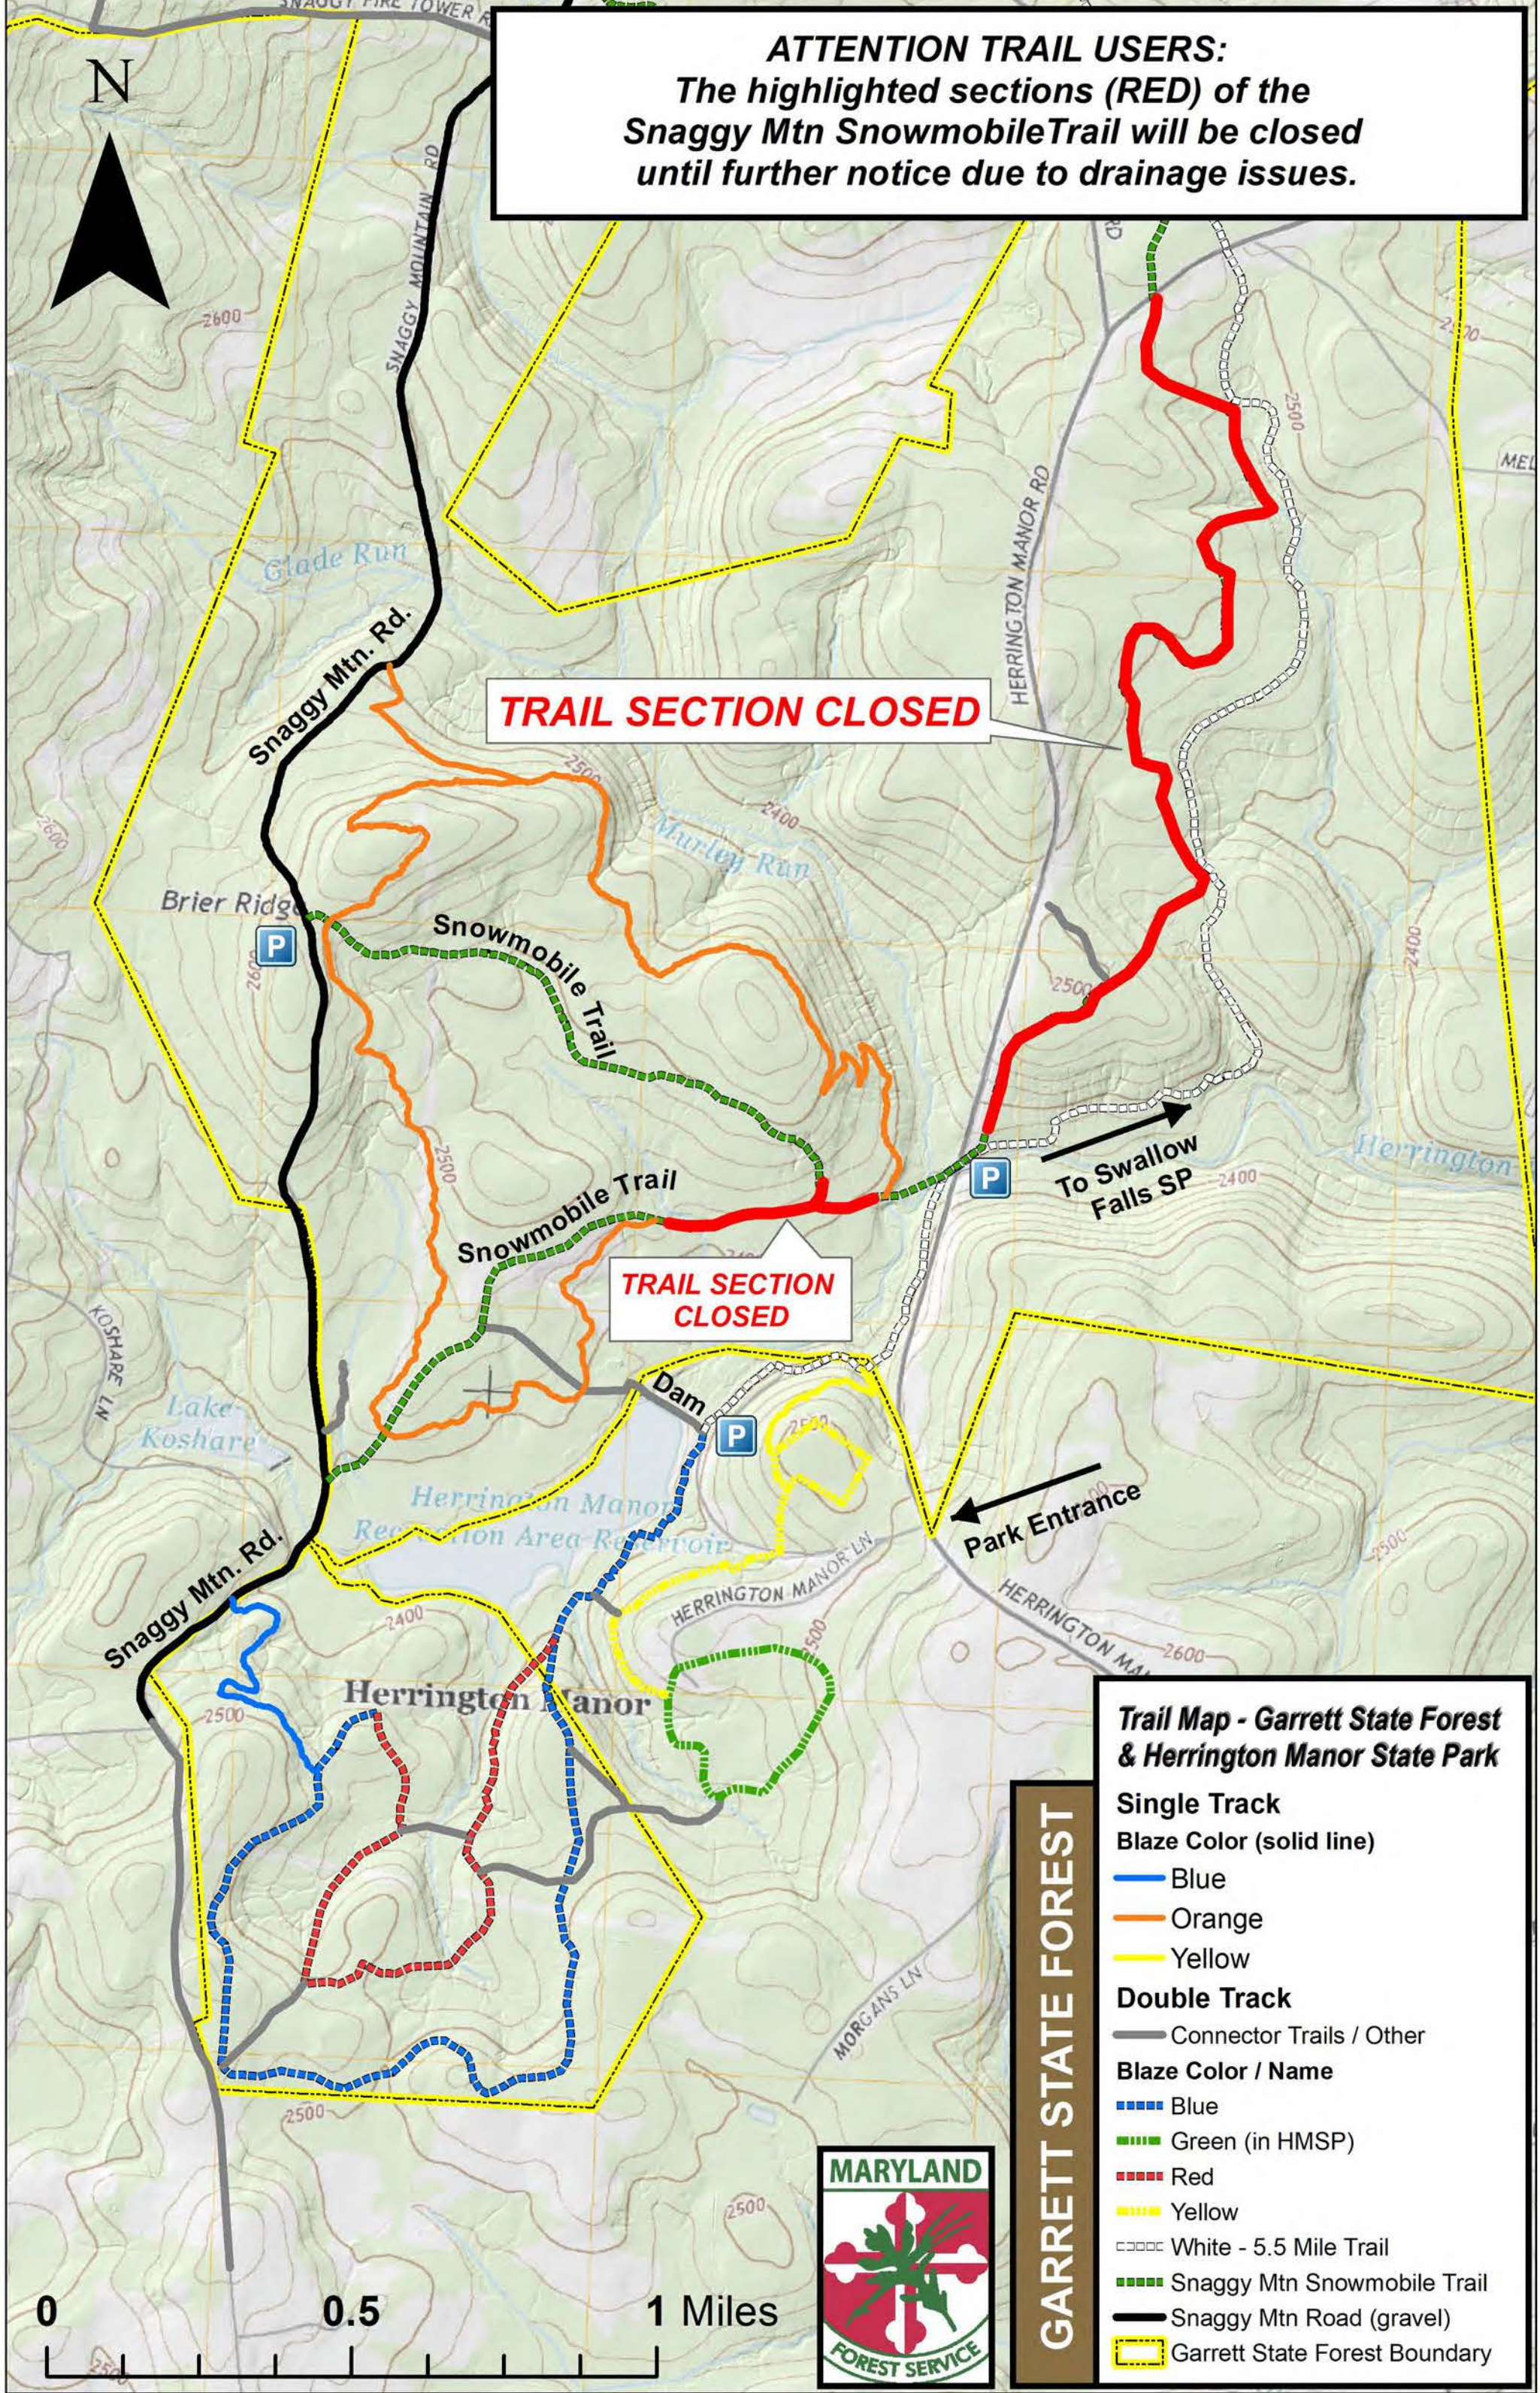

ATTENTION TRAIL USERS:
 The highlighted sections (RED) of the Snaggy Mtn Snowmobile Trail will be closed until further notice due to drainage issues.

TRAIL SECTION CLOSED

TRAIL SECTION CLOSED

To Swallow Falls SP

Park Entrance

Trail Map - Garrett State Forest & Herrington Manor State Park

- Single Track**
 Blaze Color (solid line)
- Blue
 - Orange
 - Yellow
- Double Track**
 Connector Trails / Other
- Blaze Color / Name**
- Blue
 - Green (in HMSP)
 - Red
 - Yellow
 - White - 5.5 Mile Trail
 - Snaggy Mtn Snowmobile Trail
 - Snaggy Mtn Road (gravel)
 - Garrett State Forest Boundary

GARRETT STATE FOREST