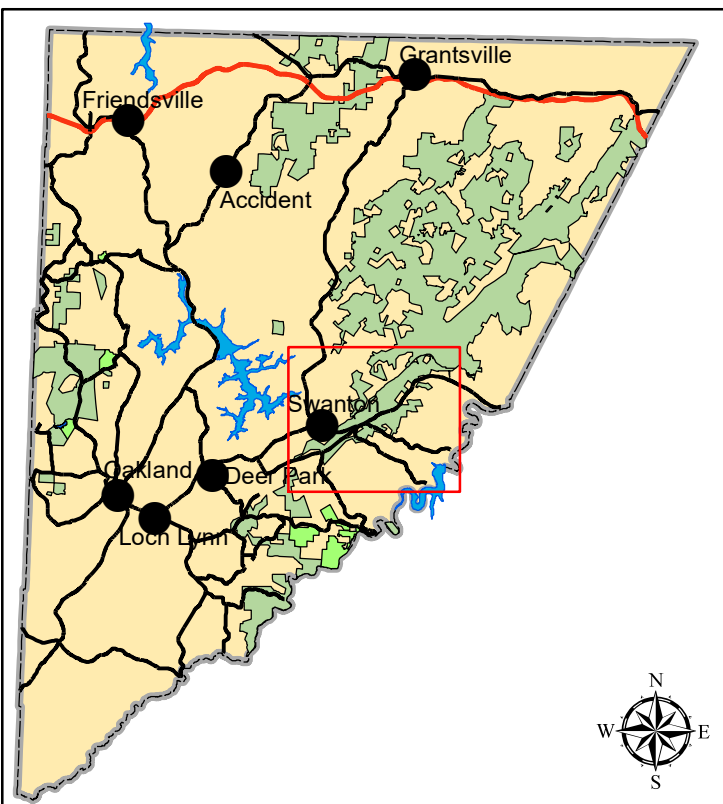

Backbone Mtn Complex

LEGEND

- Information Station
- Parking
- Disabled Hunter Access
- ORV Trial
- Paved Road
- Forest Access Road
- Snowmobile Trail
- Stream/River
- Contour Line 40 foot interval
- State Forest
- Lake
- State Park