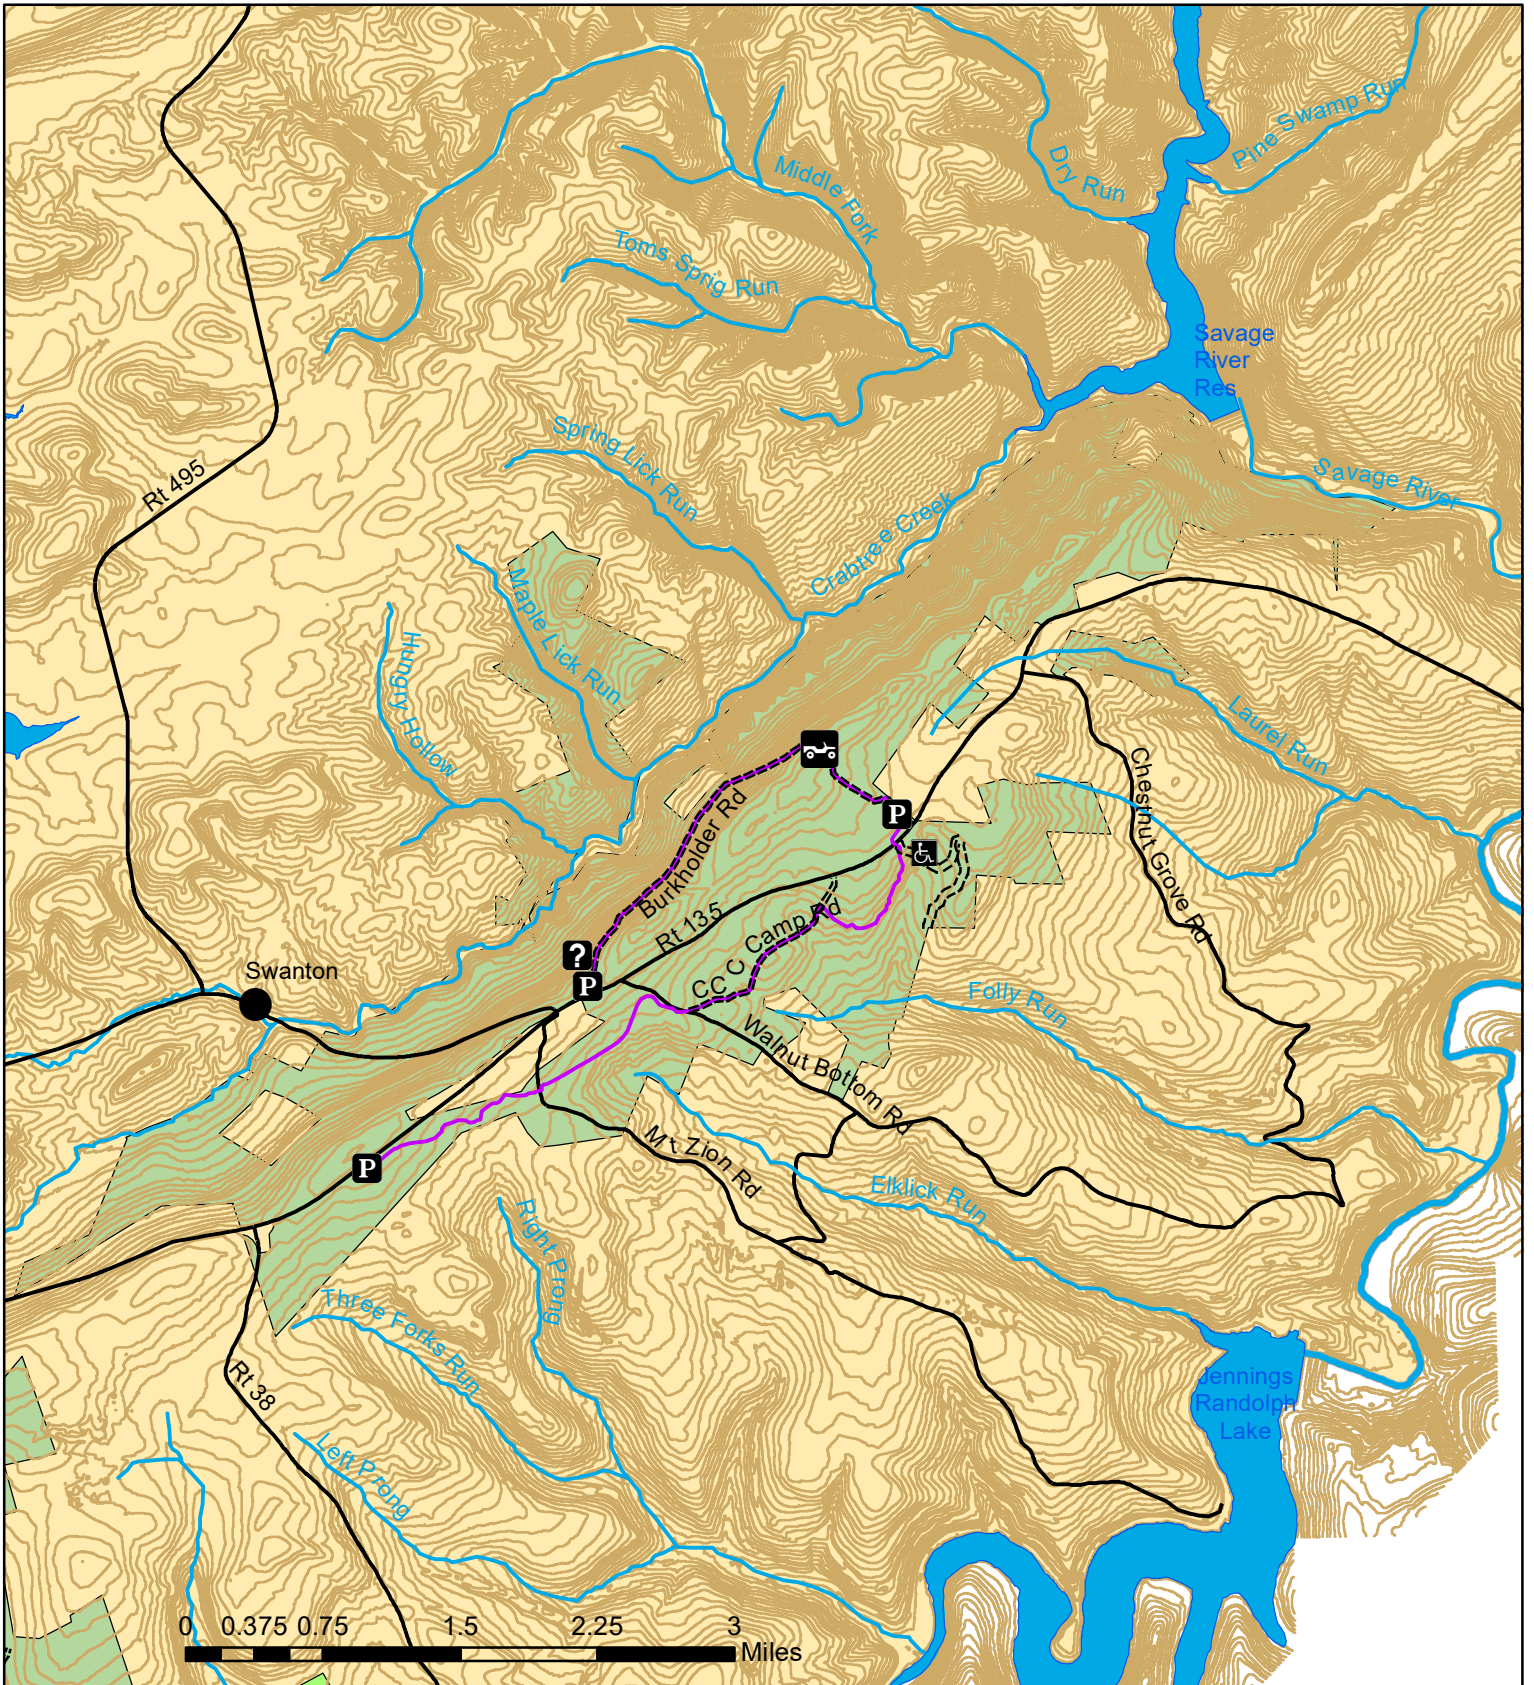

Backbone Mtn Complex

LEGEND

- Information Station
- Parking
- Disabled Hunter Access
- ORV Trial
- Paved Road
- Forest Access Road
- Snowmobile Trail
- Stream/River
- Contour Line 40 foot interval
- State Forest
- Lake
- State Park