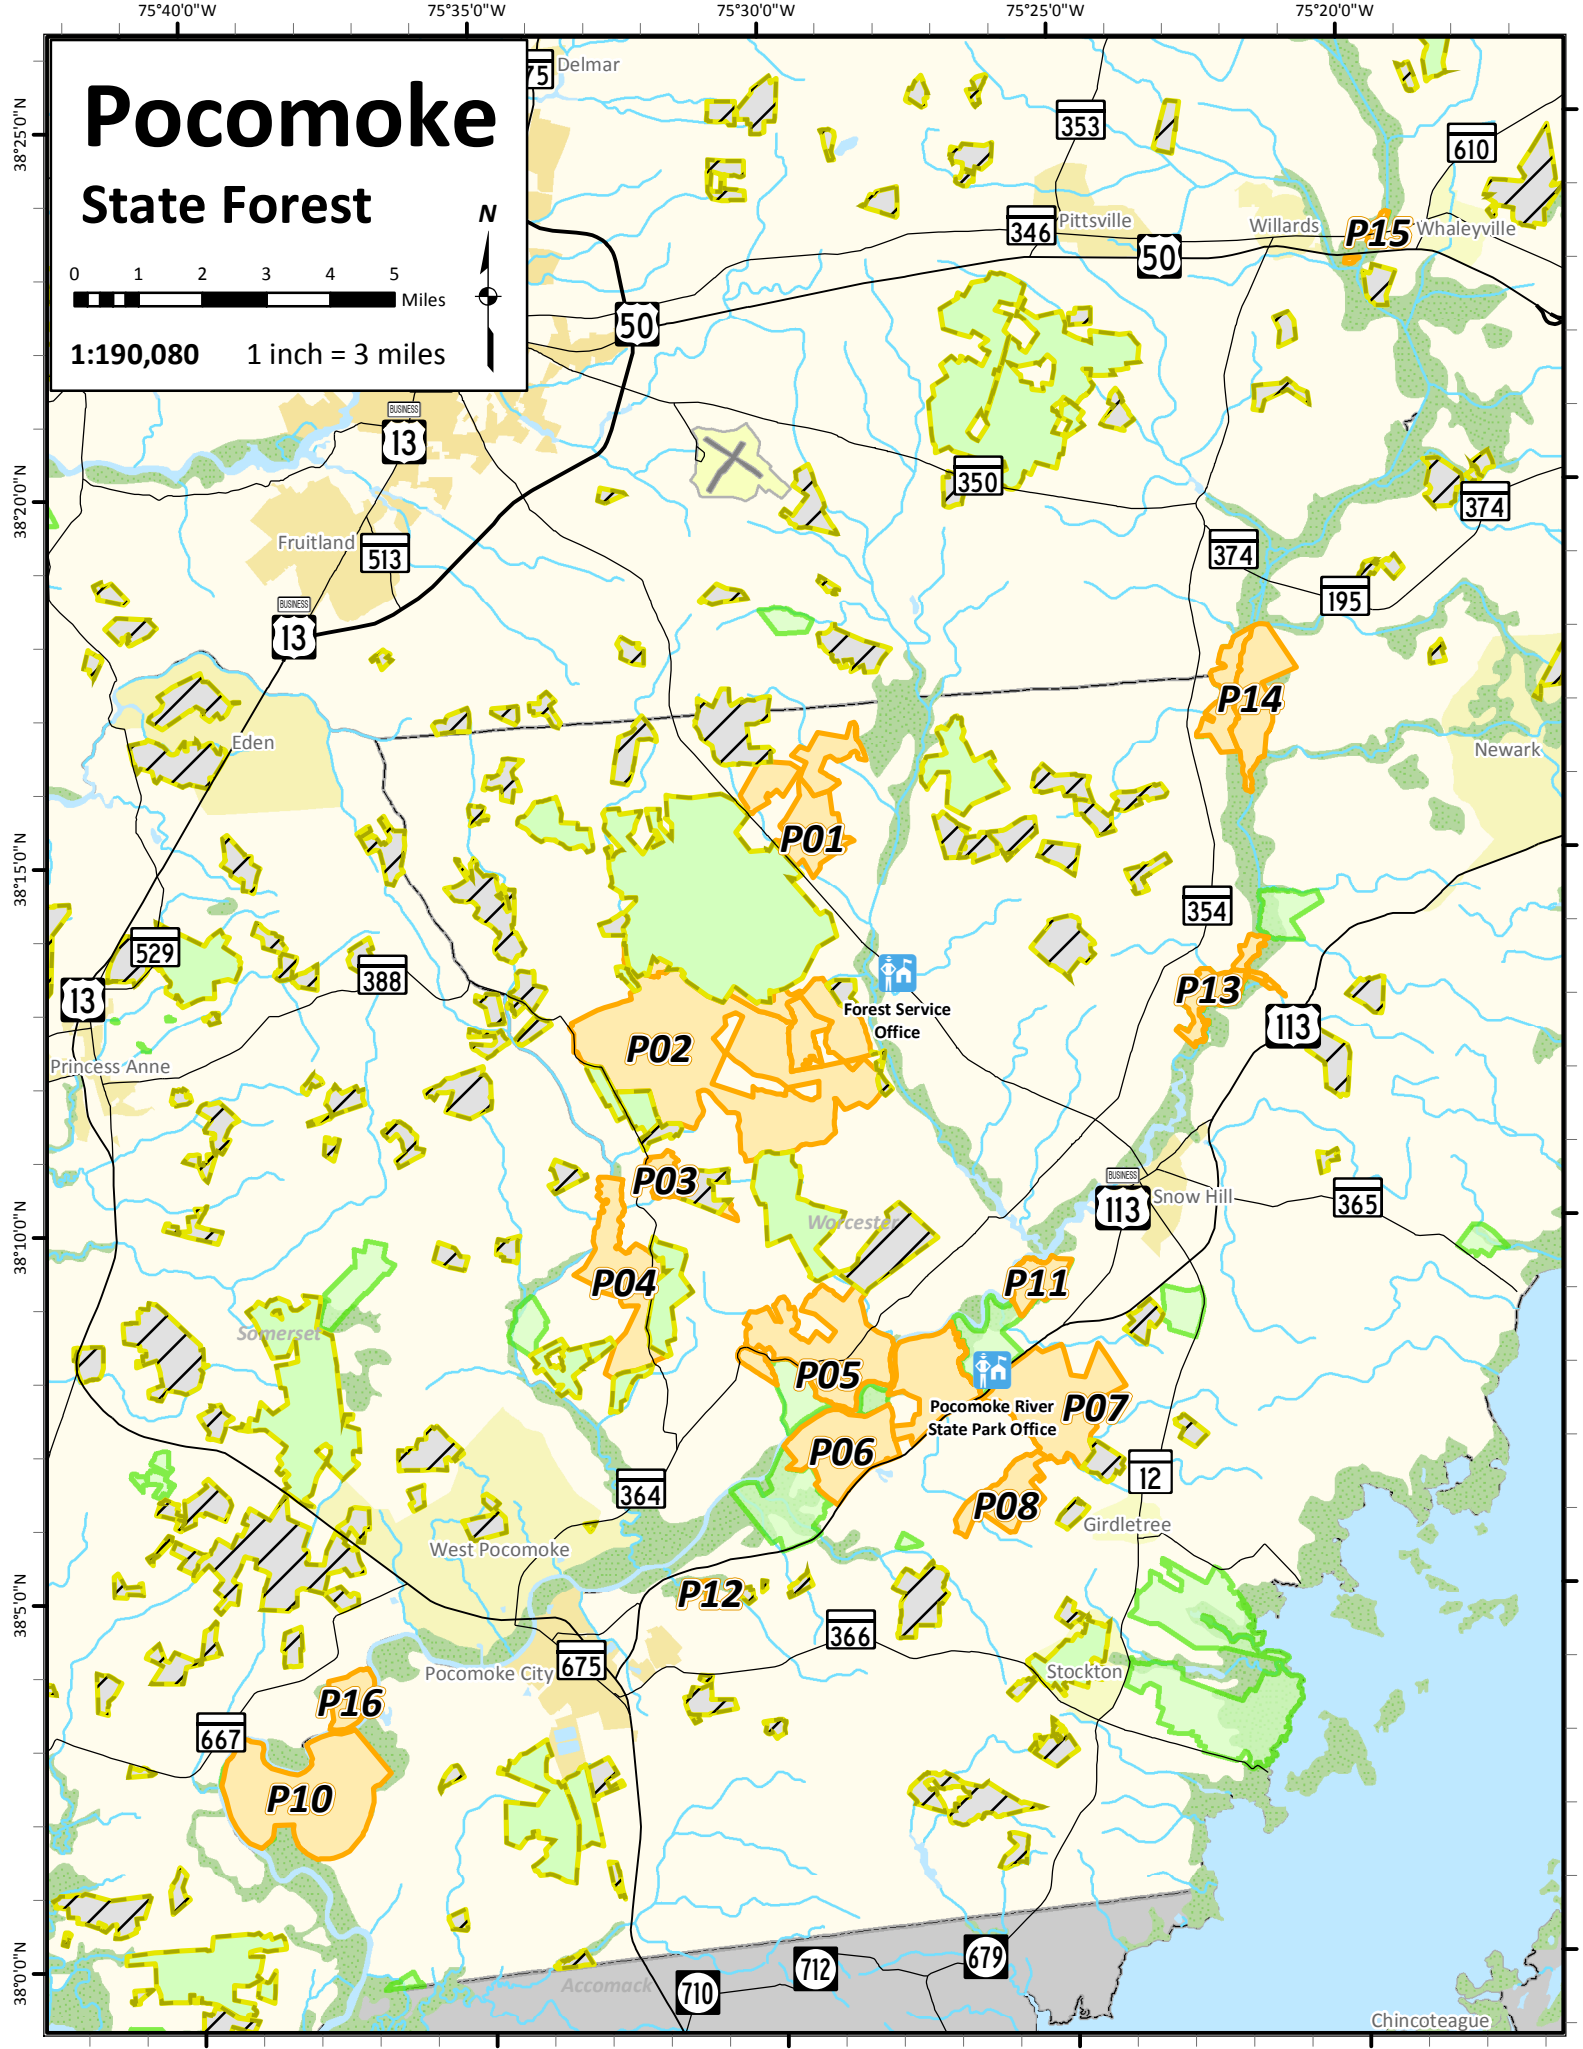

# Pocomoke State Forest

0 1 2 3 4 5 Miles

1:190,080 1 inch = 3 miles

Chincoteague