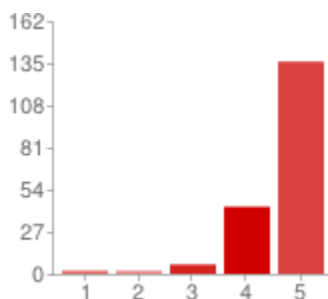

MD DNR Tree Seedling Nursery Customer Survey Results

Please rate the overall service that you received.

1-POOR	0	0%
2	0	0%
3	1	1%
4	20	11%
5 EXCELLENT	168	88%

Poor Excellent

Please rate the overall quality of the seedlings.

1-POOR	2	1%
2	4	2%
3	7	4%
4	55	29%
5 EXCELLENT	121	64%

Poor Excellent

Please rate the overall value of the seedlings.

1-POOR	2	1%
2	2	1%
3	6	3%
4	43	23%
5 EXCELLENT	136	72%

Poor Excellent