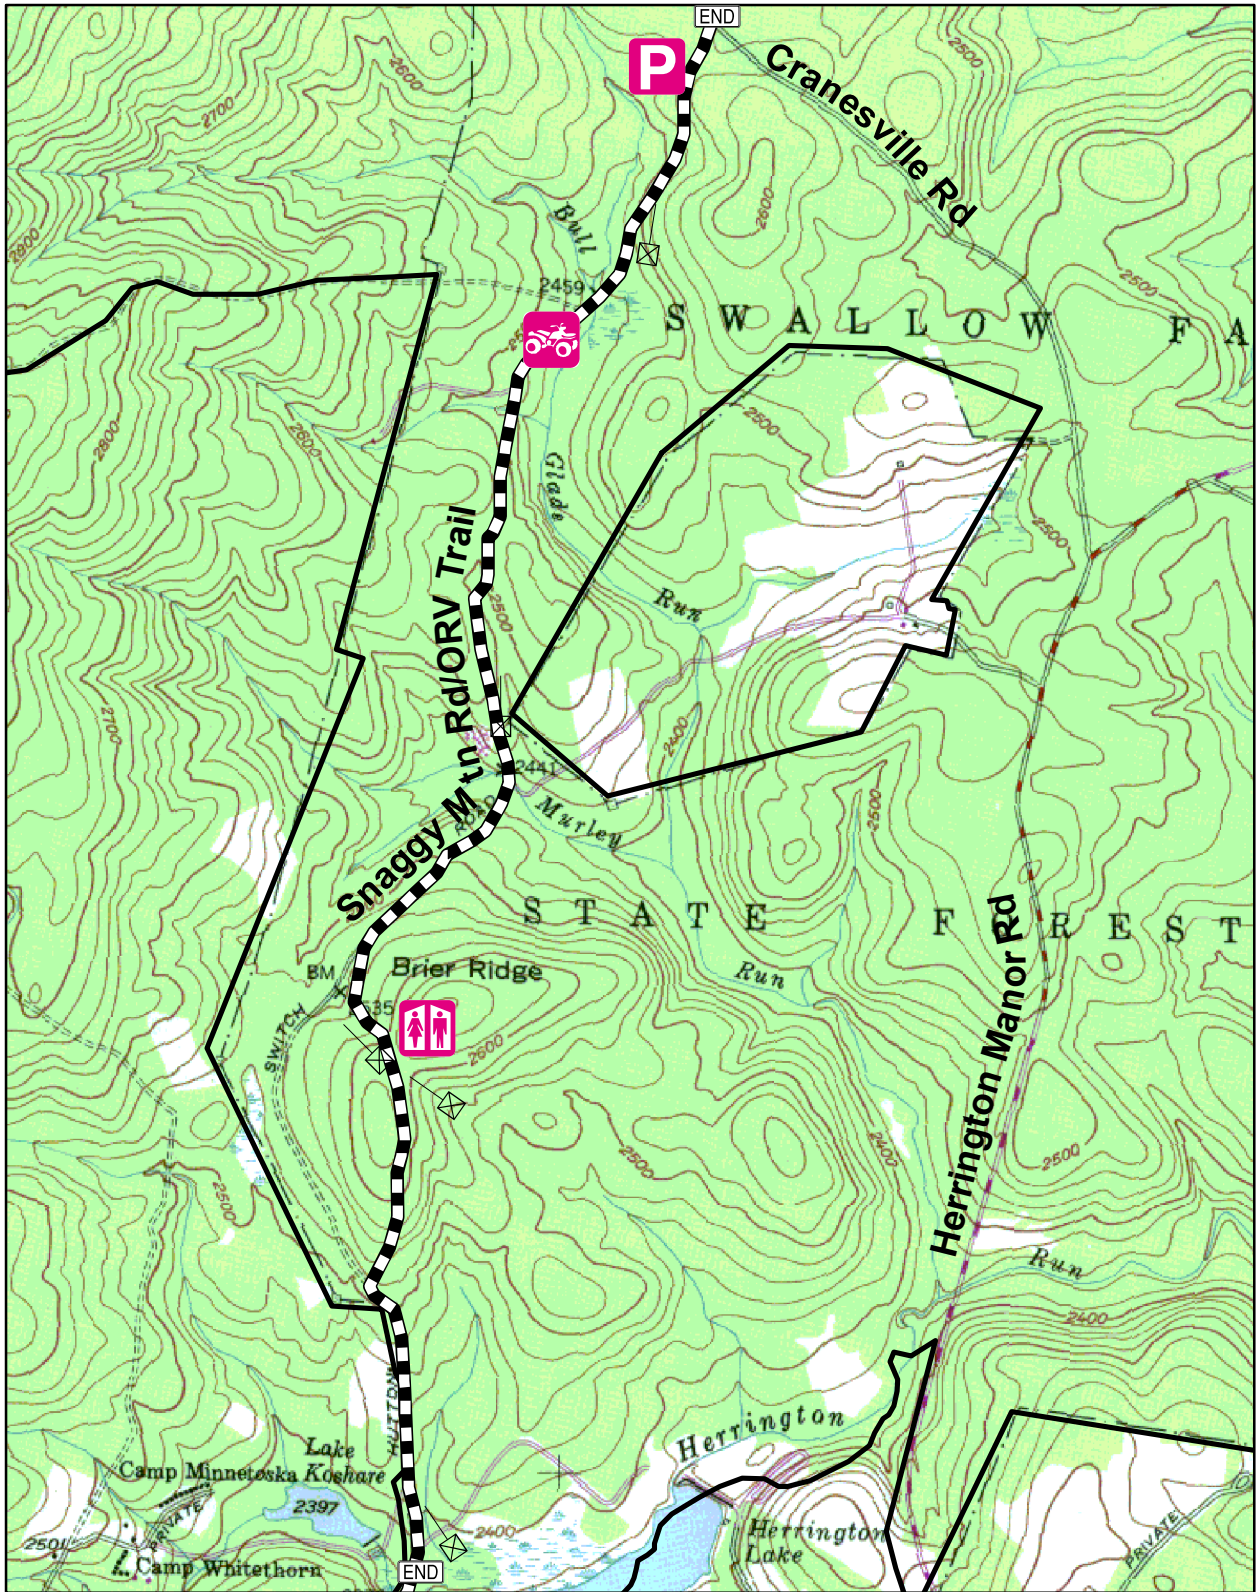

# SNAGGY MOUNTAIN ROAD/O.R.V. TRAIL (3.2 MILE)

Snaggy Mtn. Rd./O.R.V. Trail

Rest Rooms

Parking

Designated Trail

End Of Trail

State Boundary Line

Gate