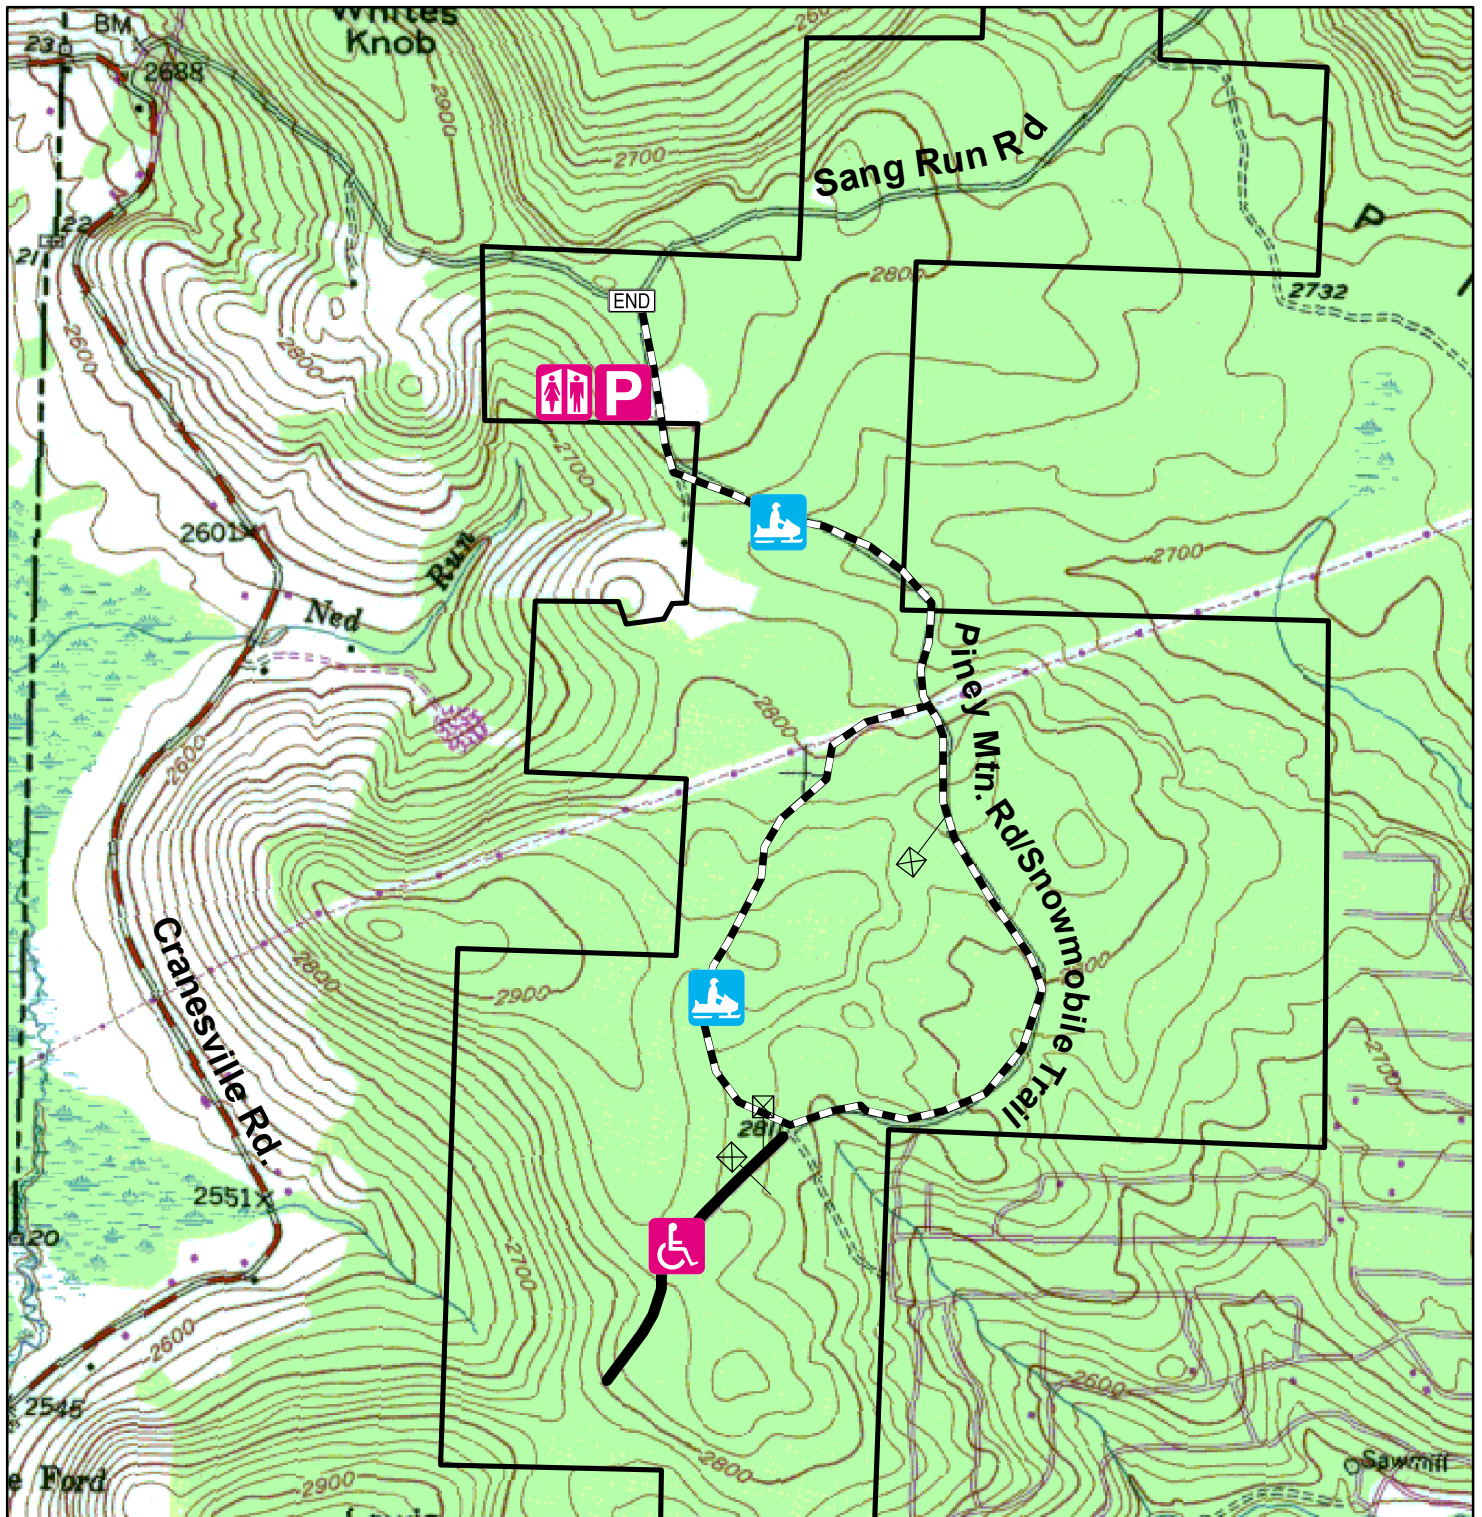

# PINEY MOUNTAIN ROAD/SNOWMOBILE TRAIL (2.5 MILE)

--- Piney Mtn. Rd./Snowmobile Trail

Restrooms

Parking

Designated Snowmobile Trail

Handicap Hunter Access Rd.

— State Boundary Line

Gate

End of Trail