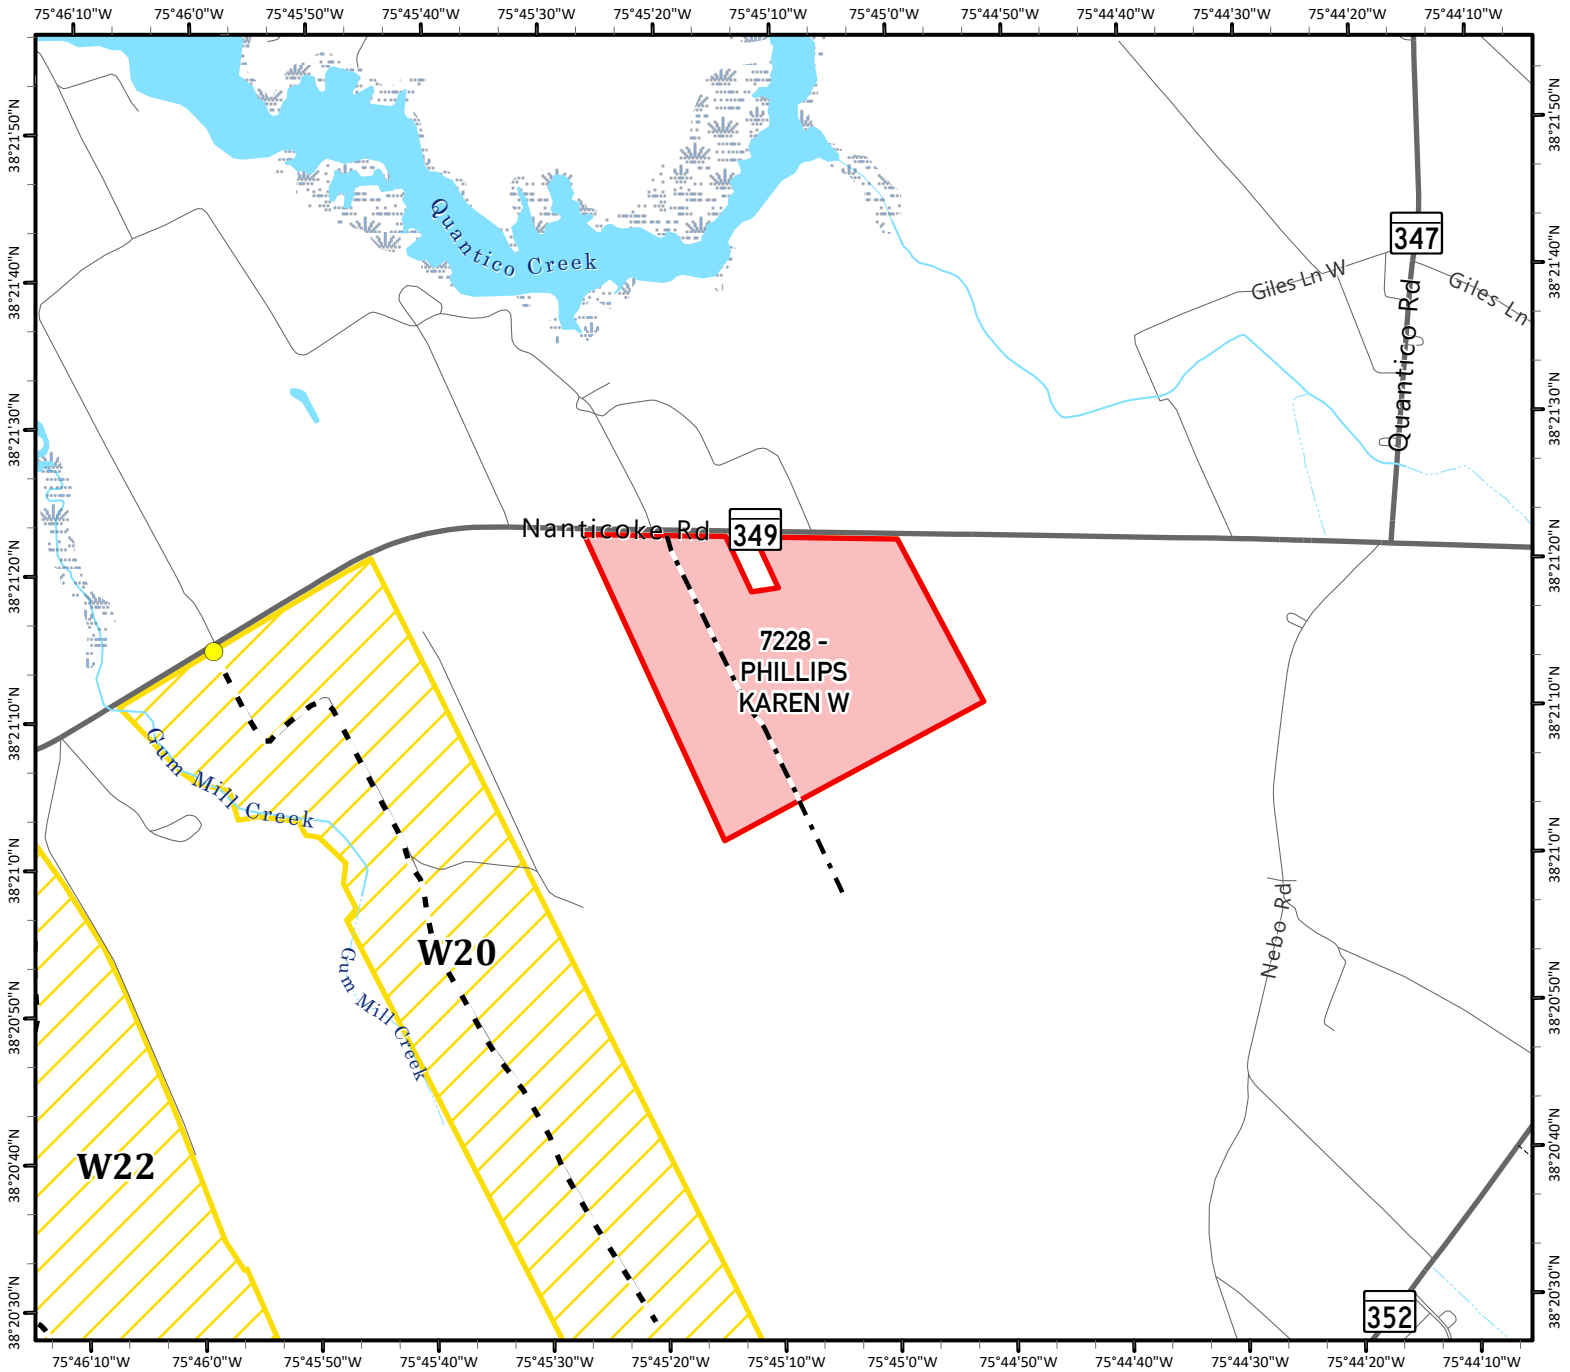

# Hunting Tract Lottery - 2025

W20 - Dr. Phillips Complex - 79 Acres

**Legend**

- Lottery Tract(s)
- CF Complex
- Gates

**Roads**

- Major
- Right-of-Way
- Forest Road
- Forest Trail

**Tracts:**  
7228 - Phillips Karen W

Price per Acre: \$16.00  
**Total Price: \$1,264.00**

1 inch = 1,320 feet

ASC-DNR Forest Service 08/2025

General Location Map