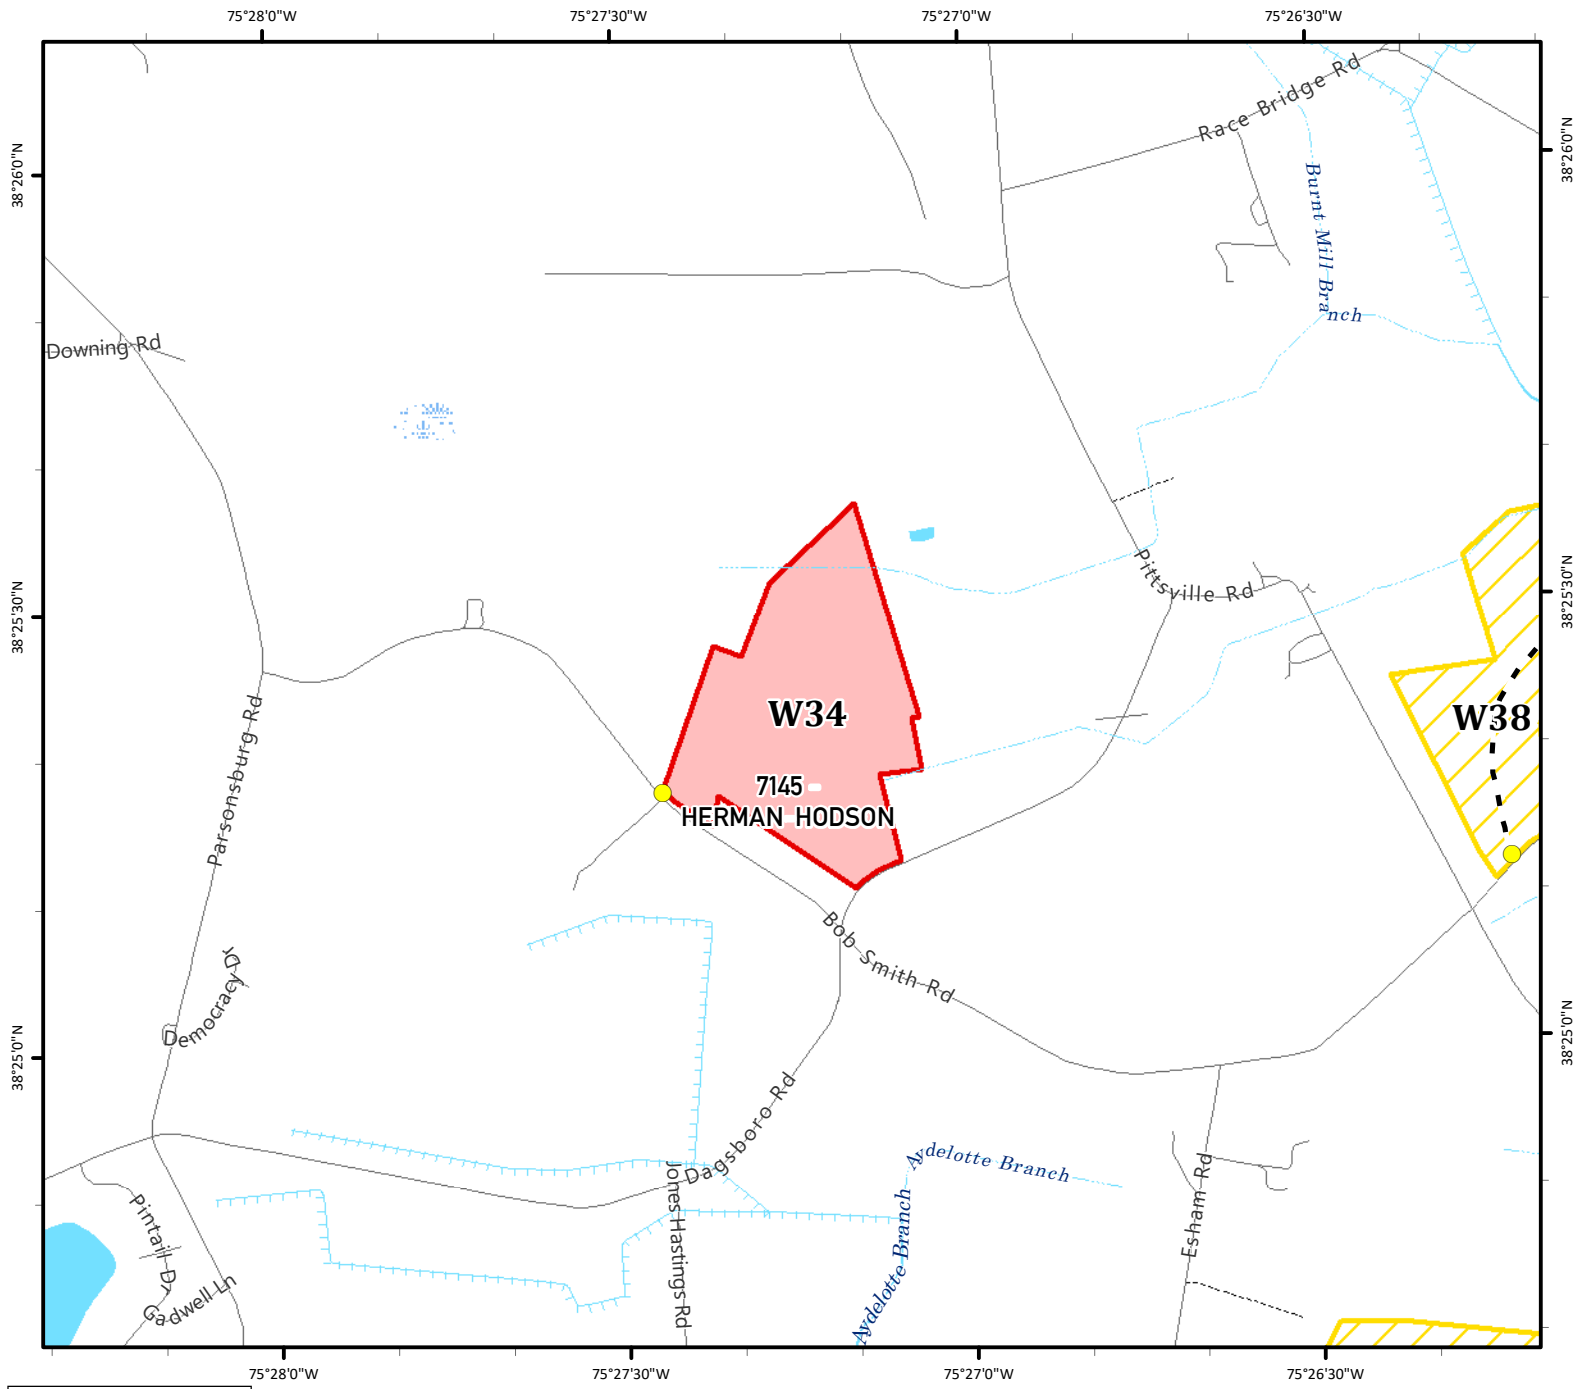

# Hunt Club Lottery - 2023

W34 - Herman-Hodson Complex - 60 Acres

### Legend

- Lottery Tract(s)
- CF Complex
- Gates

### Roads

- Major
- Right-of-Way
- Forest Road
- Forest Trail

**Tracts:**  
7145 - Herman-Hodson

Price per Acre: \$16.00

**Total Price: \$960.00**

1 inch = 1,320 feet

ASC-DNR Forest Service 08/2023

### General Location Map