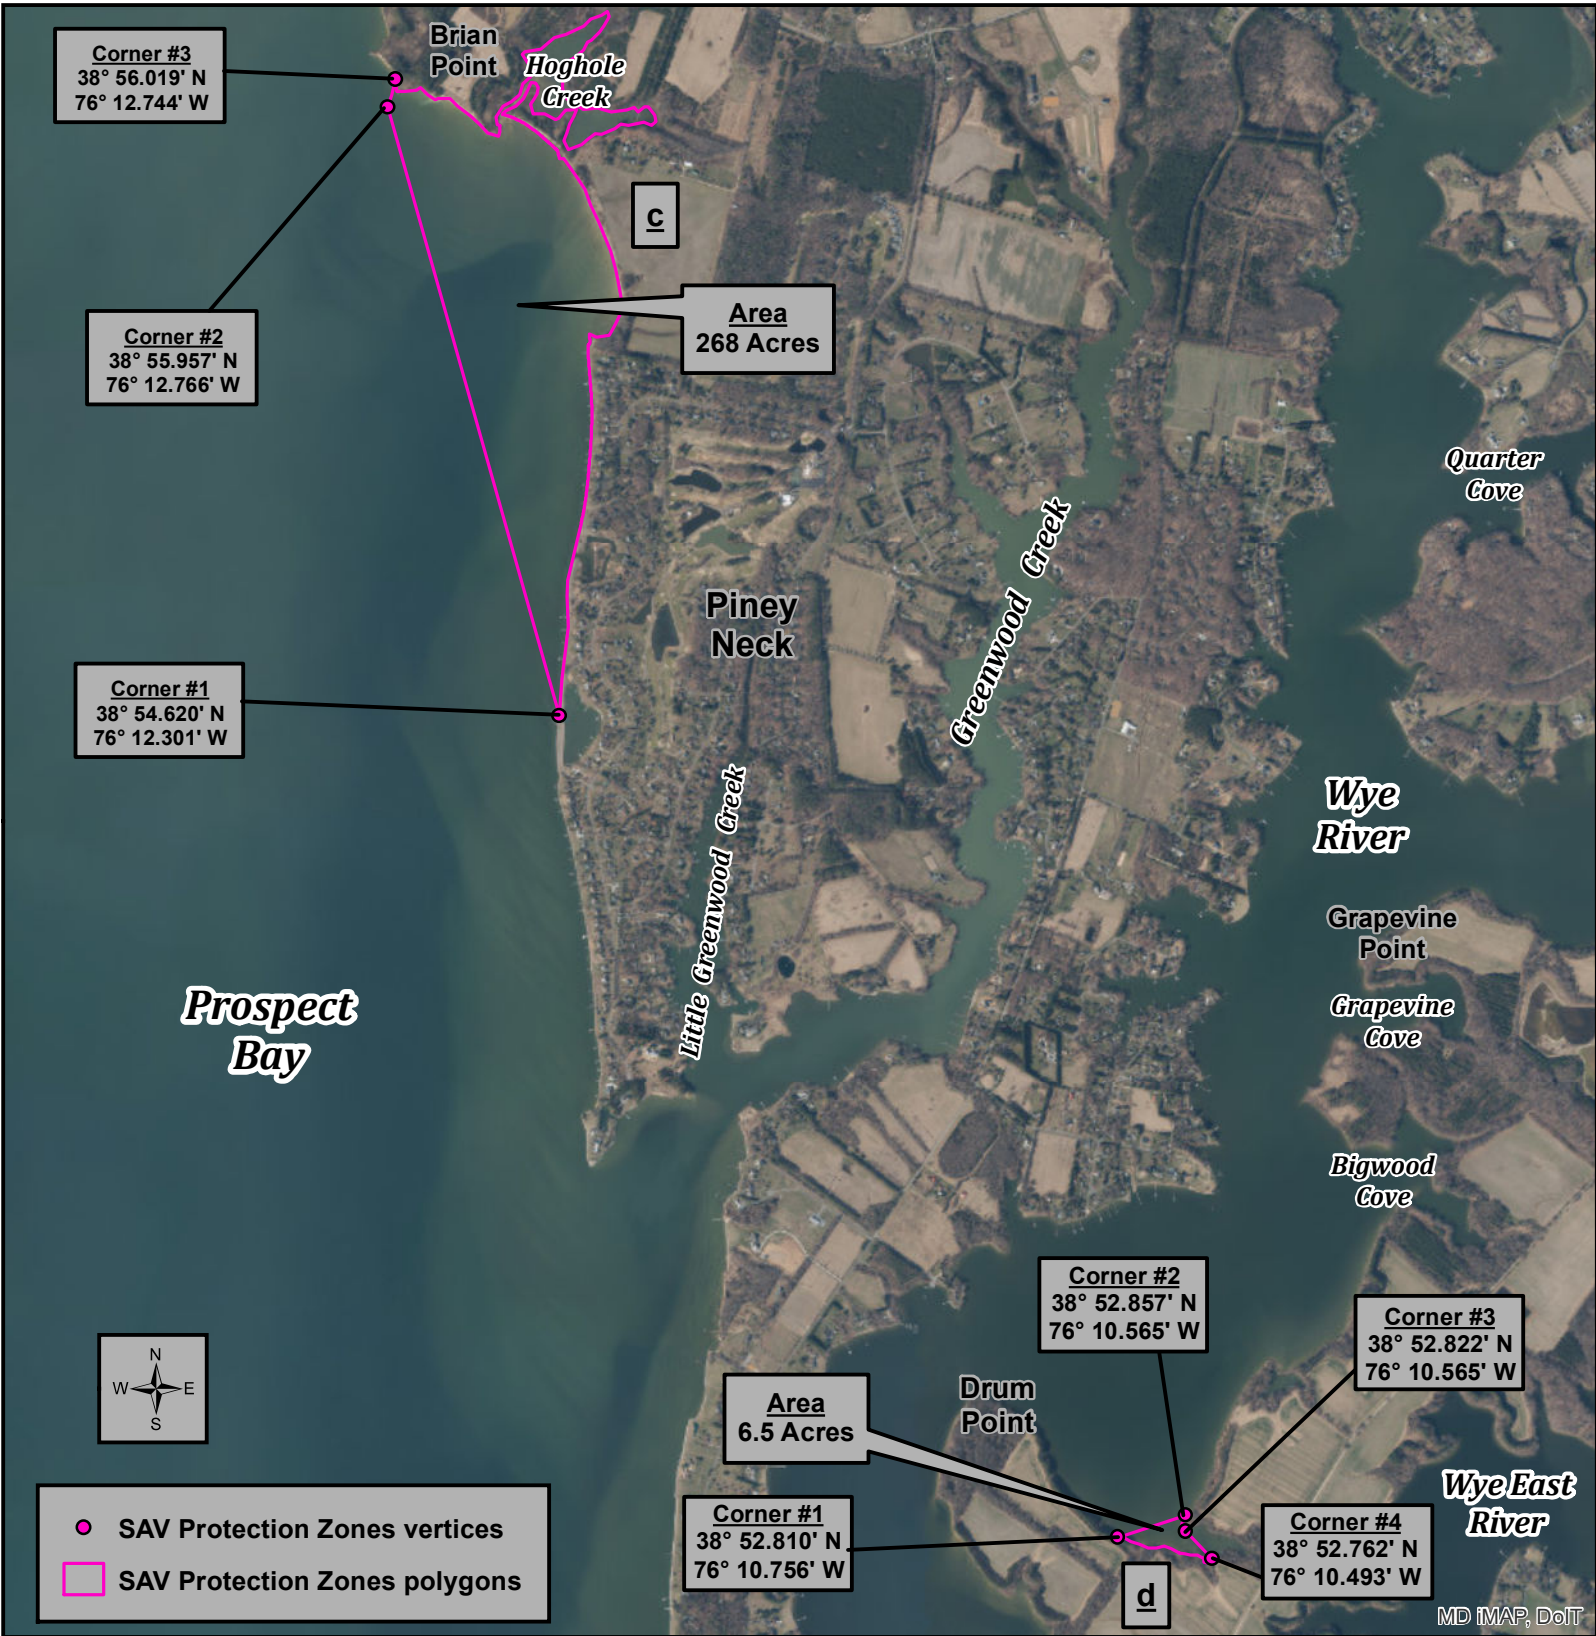

SAV Protection Zones - COMAR 08.02.01.12(9)(c & d)

Queen Anne's County - Prospect Bay and Wye River

Wes Moore
Governor
Aruna Miller
Lt. Governor

Josh Kurtz
Secretary
David Goshorn
Deputy Secretary

effective December 11th, 2023

FOR INTERACTIVE MAP APPLICATION PLEASE SEE --
DNR.MARYLAND.GOV/FISHERIES/PAGES/ISHELLFISH/MAIN.ASPX

Projection:
 Lambert Conformal Conic
 North American Datum 1983