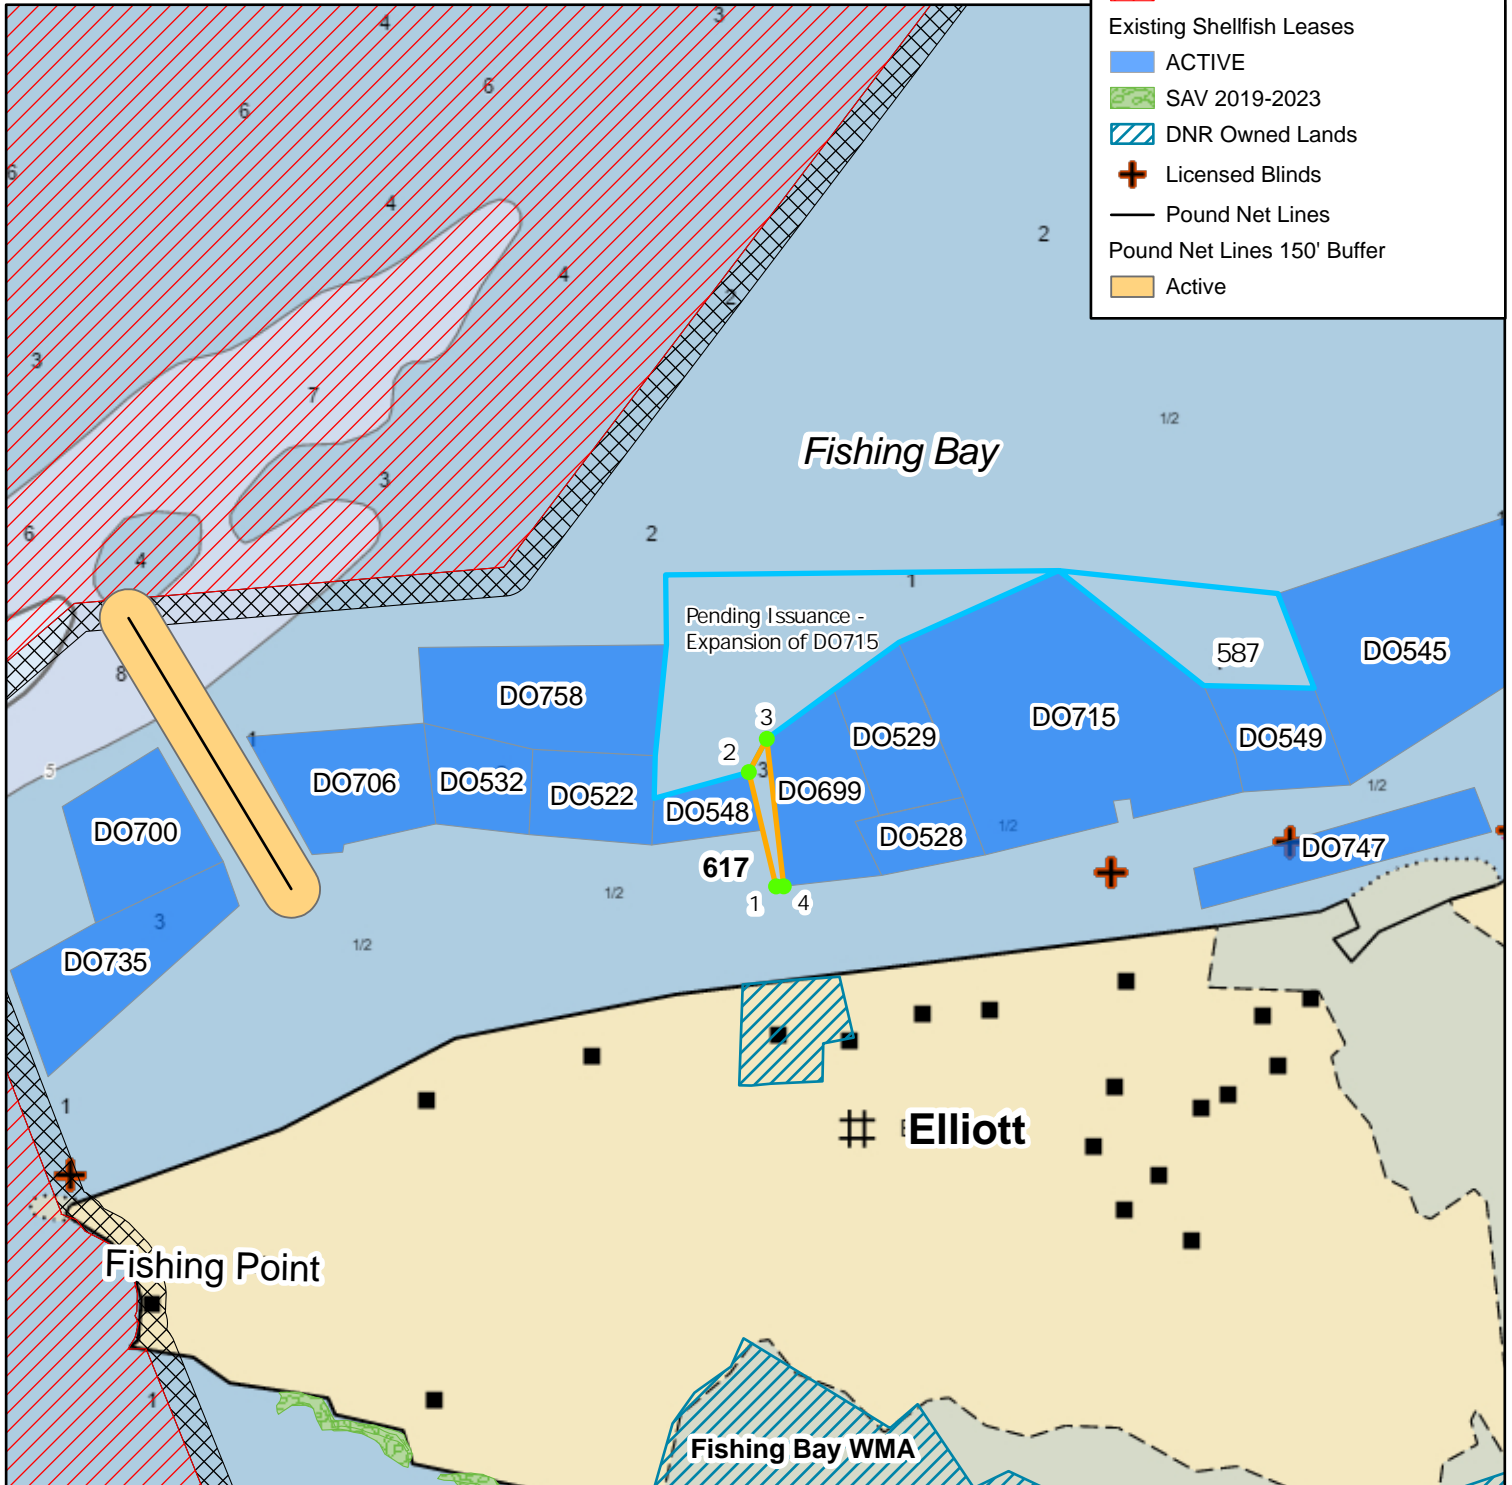

Proposed Shellfish Submerged Land Lease Wheedleton, Sr. & Wheedleton #617 Fishing Bay, Dorchester County, MD

Legend

- Proposed Lease Points
- Proposed Lease Polygons
- Surveyed Lease Polygons
- Public Shellfish Fishery Area with 150 ft buffer
- BUFFER
- PSFA
- Existing Shellfish Leases
- ACTIVE
- SAV 2019-2023
- DNR Owned Lands
- + Licensed Blinds
- Pound Net Lines
- Pound Net Lines 150' Buffer
- Active

Aquaculture & Industry Enhancement Division
Map Created 3/23/2026
(1:12,000 scale)

Corner	LatDeg	LatMin	LatSec	LongDeg	LongMin	LongSec	LatDD	LongDD
1	38	18	49.90	76	0	16.90	38.313861	-76.004694
2	38	18	55.80	76	0	18.60	38.315500	-76.005167
3	38	18	57.50	76	0	17.40	38.315972	-76.004833
4	38	18	49.90	76	0	16.40	38.313861	-76.004556