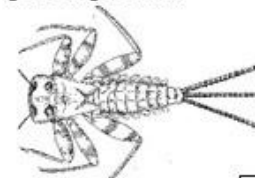

**Black fly**  
Black head, shaped like a bowling pin

**Crane fly**  
Plump, grub-like, often can see guts

**Planaria**  
Flat, triangular head, soft, unsegmented body

Sizes shown are for mature larvae/nymphs or adult animals, but individuals in earlier stages of development may be significantly smaller

## LEGS

10+ legs

3 pairs of legs

**Crayfish**  
Lobster-like, can reach 6" long

**Aquatic sowbug**  
Two long antennae, flatter top to bottom

**Scud**  
Shrimp-like, swims on side

2 tails

**Mayfly**  
Thread-like tails, gills along abdomen

**Damselfly**

Paddle-like "tails", no gills along abdomen

**Mayfly**

Thread-like tails, gills along abdomen

3 tails

**Stonefly**  
Thread-like tails, gill tufts under legs

No obvious tails

**Riffle beetle**

**Larva**- Brown, hardened body, no gills on abdomen

**Adult**- small, dark, crawls on bottom

**Water penny**

Flat, oval disk

**Casemaker caddisfly**

Maybe housed in a case of sticks, stones, sand or leaves