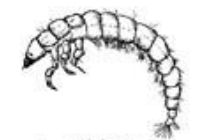

## LEGS

10+ legs

3 pairs of legs

**Crayfish**  
Lobster-like, can reach 6" long

**Aquatic sowbug**  
Two long antennae, flatter top to bottom

**Scud**  
Shrimp-like, swims on side

2 tails

**Mayfly**  
Thread-like tails, gills along abdomen

**Damselfly**

Paddle-like "tails", no gills along abdomen

**Mayfly**

Thread-like tails, gills along abdomen

3 tails

**Stonefly**  
Thread-like tails, gill tufts under legs

No obvious tails

**Riffle beetle**

**Larva**- Brown, hardened body, no gills on abdomen

**Adult**- small, dark, crawls on bottom

**Water penny**

Flat, oval disk

**Casemaker caddisfly**

Maybe housed in a case of sticks, stones, sand or leaves

**Net spinning caddisfly**

Dark head, tan, green or orangish body, gill tufts may be present on abdomen, 1 or 3 armored plates behind head

**Dragonfly**

Large eyes, bullet shaped or leaf-like body

**Hellgrammite**