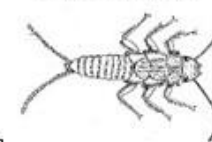

**Black fly**  
Black head, shaped like a bowling pin

**Crane fly**  
Plump, grub-like, often can see guts

**Planaria**  
Flat, triangular head, soft, unsegmented body

Sizes shown are for mature larvae/nymphs or adult animals, but individuals in earlier stages of development may be significantly smaller

## LEGS

10+ legs

3 pairs of legs

**Crayfish**  
Lobster-like, can reach 6" long

**Aquatic sowbug**  
Two long antennae, flatter top to bottom

**Scud**  
Shrimp-like, swims on side

2 tails

**Mayfly**  
Thread-like tails, gills along abdomen

**Damselfly**

Paddle-like "tails", no gills along abdomen

**Mayfly**

Thread-like tails, gills along abdomen

3 tails

**Stonefly**  
Thread-like tails, gill tufts under legs

No obvious tails

**Riffle beetle**

**Larva**- Brown, hardened body, no gills on abdomen

**Adult**- small, dark, crawls on bottom

**Water penny**

Flat, oval disk

**Casemaker caddisfly**

Maybe housed in a case of sticks, stones, sand or leaves