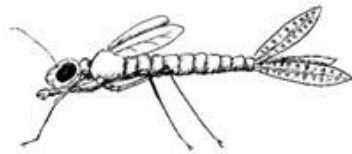

**Black fly**  
Black head, shaped like a bowling pin

**Crane fly**  
Plump, grub-like, often can see guts

**Planaria**  
Flat, triangular head, soft, unsegmented body

Sizes shown are for mature larvae/nymphs or adult animals, but individuals in earlier stages of development may be significantly smaller

## LEGS

10+ legs

3 pairs of legs

**Crayfish**  
Lobster-like, can reach 6" long

**Aquatic sowbug**  
Two long antennae, flatter top to bottom

**Scud**  
Shrimp-like, swims on side

2 tails

**Mayfly**  
Thread-like tails, gills along abdomen

**Damselfly**

Paddle-like "tails", no gills along abdomen

**Mayfly**

Thread-like tails, gills along abdomen

3 tails

**Stonefly**  
Thread-like tails, gill tufts under legs

No obvious tails

**Riffle beetle**

**Larva**- Brown, hardened body, no gills on abdomen

**Adult**- small, dark, crawls on bottom

**Water penny**

Flat, oval disk

**Casemaker caddisfly**

Maybe housed in a case of sticks, stones, sand or leaves