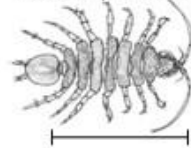

**Black fly**  
Black head, shaped like a bowling pin

**Crane fly**  
Plump, grub-like, often can see guts

**Planaria**  
Flat, triangular head, soft, unsegmented body

Sizes shown are for mature larvae/nymphs or adult animals, but individuals in earlier stages of development may be significantly smaller

## LEGS

10+ legs

3 pairs of legs

**Crayfish**  
Lobster-like, can reach 6" long

**Aquatic sowbug**  
Two long antennae, flatter top to bottom

**Scud**  
Shrimp-like, swims on side

2 tails

**Mayfly**  
Thread-like tails, gills along abdomen

**Damselfly**

Paddle-like "tails", no gills along abdomen

**Mayfly**

Thread-like tails, gills along abdomen

3 tails

**Stonefly**  
Thread-like tails, gill tufts under legs

No obvious tails

**Riffle beetle**

**Larva**- Brown, hardened body, no gills on abdomen

**Adult**- small, dark, crawls on bottom

**Water penny**

Flat, oval disk

**Casemaker caddisfly**

Maybe housed in a case of sticks, stones, sand or leaves