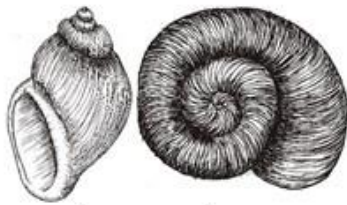

Sizes shown are for mature larvae/nymphs or adult animals, but individuals in earlier stages of development may be significantly smaller

## NO LEGS

Shell

No shell

Single

Double

**Gilled snail**  
Spiral, open on right

**Lunged snail**  
Spiral with opening on left or coiled

**Clam**  
Small, whitish tan or brown

**Mussel**  
Large (upto 5"), elongate, dark in color

**Leech**  
Suckers, expands and contracts, soft, slimy body

**Midge**  
Dark head, body white, gray or reddish

**Aquatic worm**  
Small, hair-like or thicker like earthworm, can reach 2 1/2" long

**Black fly**  
Black head, shaped like a bowling pin

**Crane fly**  
Plump, grub-like, often can see guts

**Planaria**  
Flat, triangular head, soft, unsegmented body

Sizes shown are for mature larvae/nymphs or adult animals, but individuals in earlier stages of development may be significantly smaller