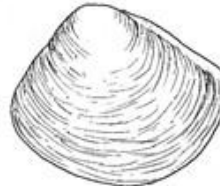

Sizes shown are for mature larvae/nymphs or adult animals, but individuals in earlier stages of development may be significantly smaller

## NO LEGS

Shell

No shell

Single

Double

**Gilled snail**  
Spiral, open on right

**Lunged snail**  
Spiral with opening on left or coiled

**Clam**  
Small, whitish tan or brown

**Mussel**  
Large (upto 5"), elongate, dark in color

**Leech**  
Suckers, expands and contracts, soft, slimy body

**Midge**  
Dark head, body white, gray or reddish

**Aquatic worm**  
Small, hair-like or thicker like earthworm, can reach 2 1/2" long

**Black fly**  
Black head, shaped like a bowling pin

**Crane fly**  
Plump, grub-like, often can see guts

**Planaria**  
Flat, triangular head, soft, unsegmented body

Sizes shown are for mature larvae/nymphs or adult animals, but individuals in earlier stages of development may be significantly smaller