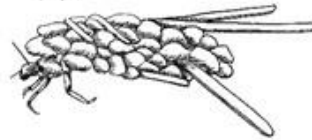

## LEGS

10+ legs

3 pairs of legs

**Crayfish**  
Lobster-like, can reach 6" long

**Aquatic sowbug**  
Two long antennae, flatter top to bottom

**Scud**  
Shrimp-like, swims on side

2 tails

**Mayfly**  
Thread-like tails, gills along abdomen

**Damselfly**

Paddle-like "tails", no gills along abdomen

**Mayfly**

Thread-like tails, gills along abdomen

3 tails

**Stonefly**  
Thread-like tails, gill tufts under legs

No obvious tails

**Riffle beetle**

**Larva**- Brown, hardened body, no gills on abdomen

**Adult**- small, dark, crawls on bottom

**Water penny**

Flat, oval disk

**Casemaker caddisfly**

Maybe housed in a case of sticks, stones, sand or leaves

**Net spinning caddisfly**

Dark head, tan, green or orangish body, gill tufts may be present on abdomen, 1 or 3 armored plates behind head

**Dragonfly**

Large eyes, bullet shaped or leaf-like body

**Hellgrammite**