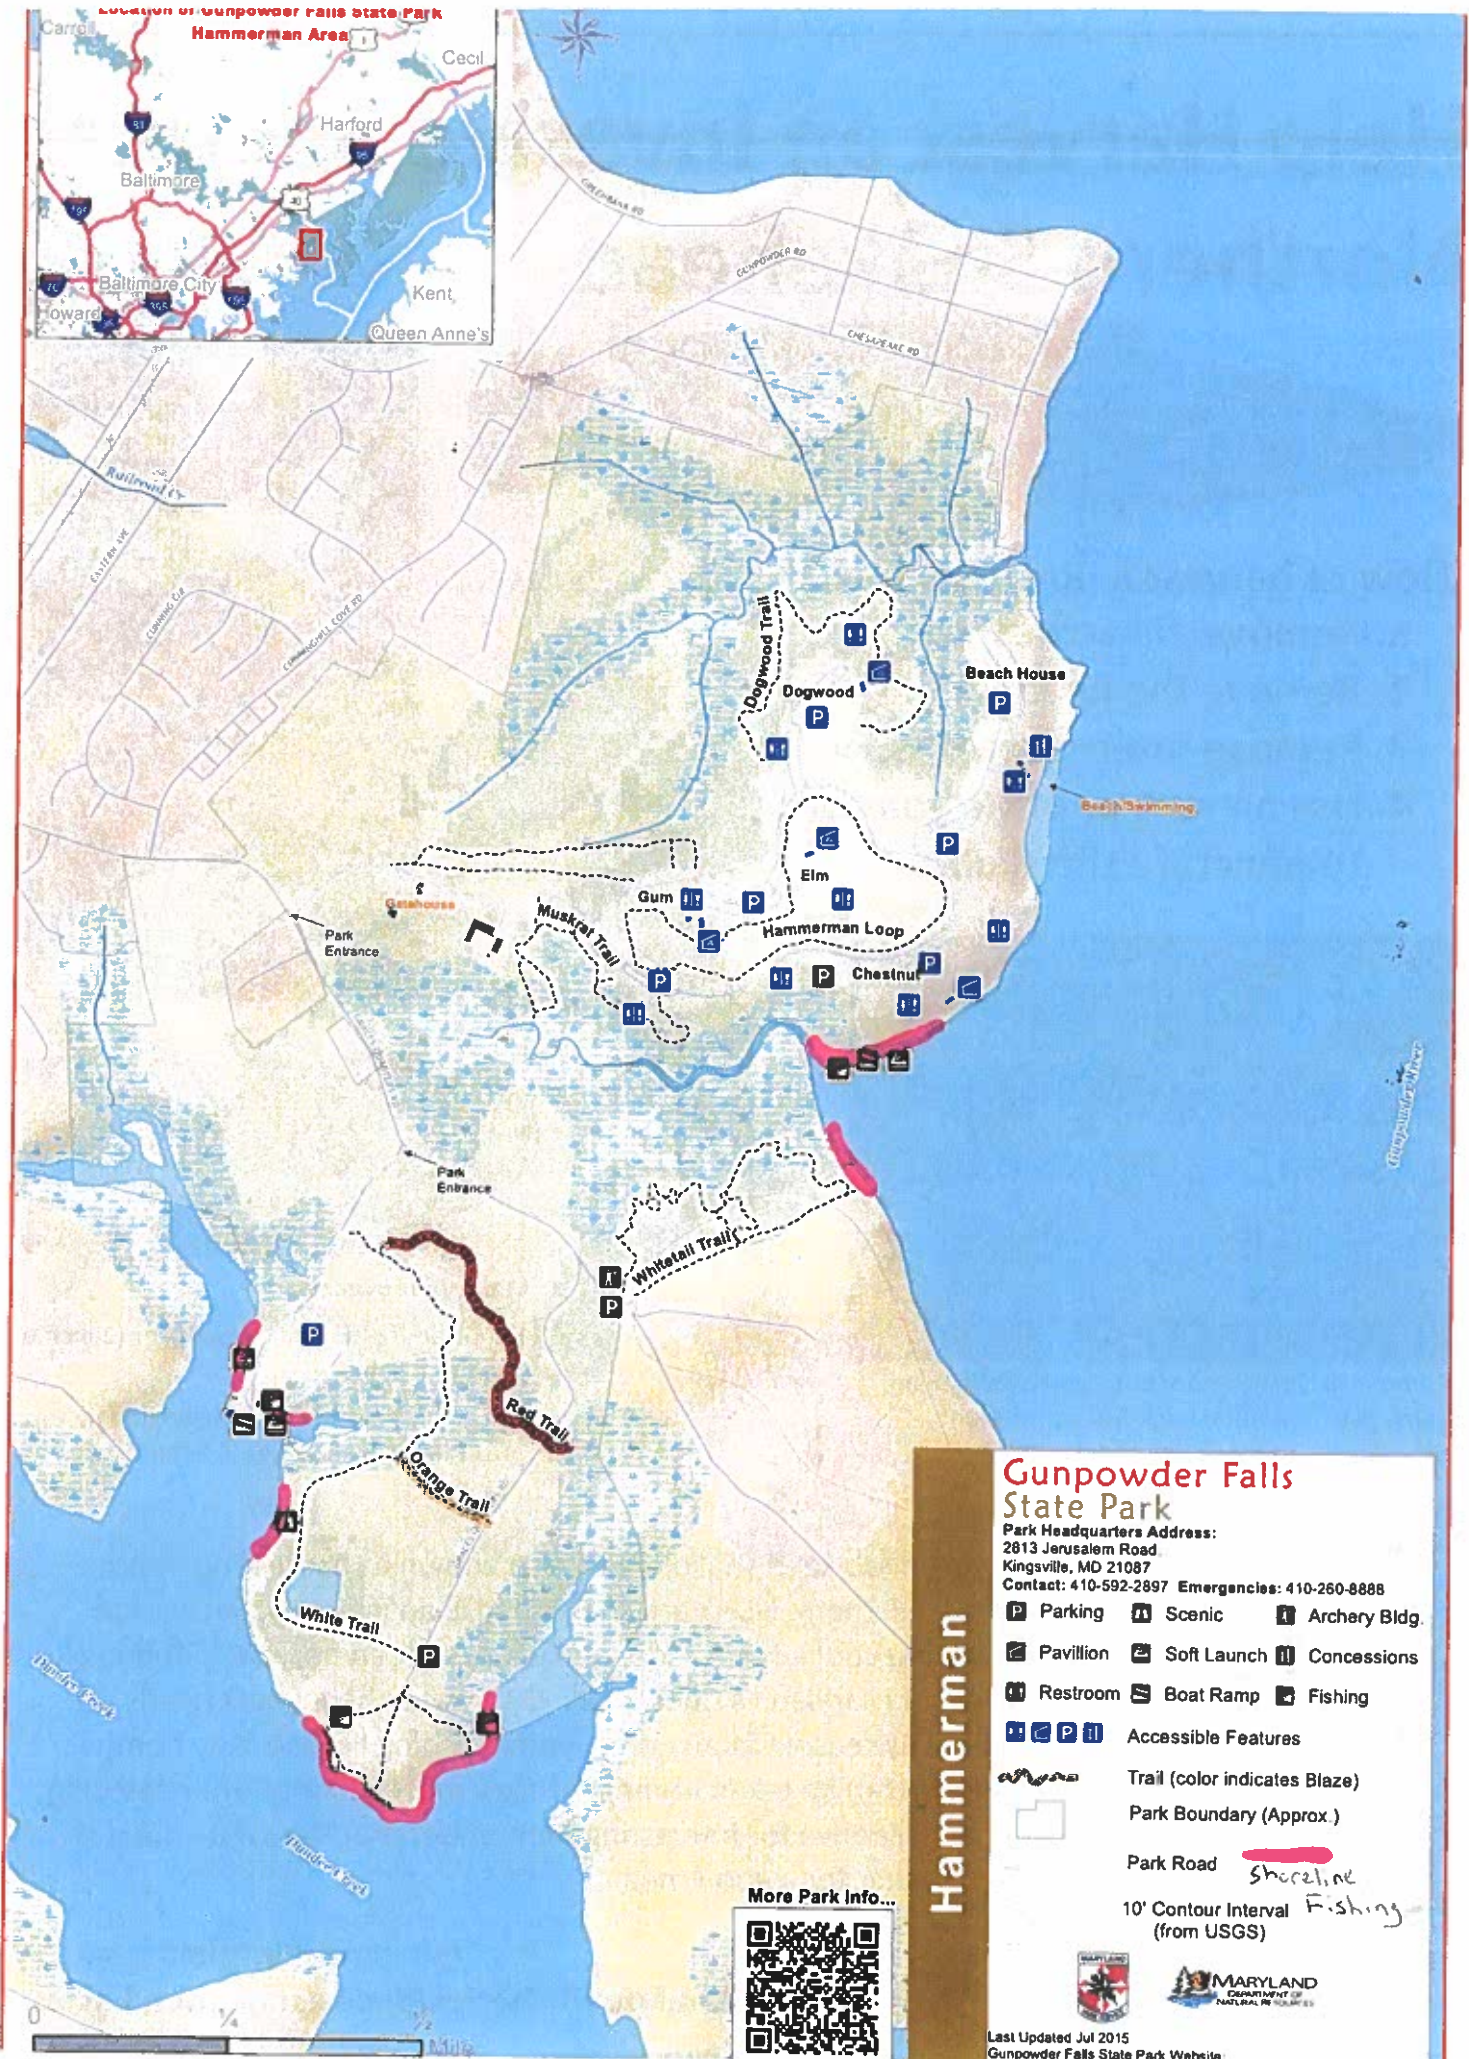

**Location of Gunpowder Falls State Park
Hammerman Area**

**Gunpowder Falls
State Park**

Park Headquarters Address:
2813 Jerusalem Road
Kingsville, MD 21087
Contact: 410-592-2897 **Emergencies:** 410-260-8888

- Parking Scenic Archery Bldg.
- Pavilion Soft Launch Concessions
- Restroom Boat Ramp Fishing
- Accessible Features
- Trail (color indicates Blaze)
- Park Boundary (Approx.)
- Park Road *Shoreline*
- 10' Contour Interval *Fishing*
(from USGS)

Hammerman

More Park Info...