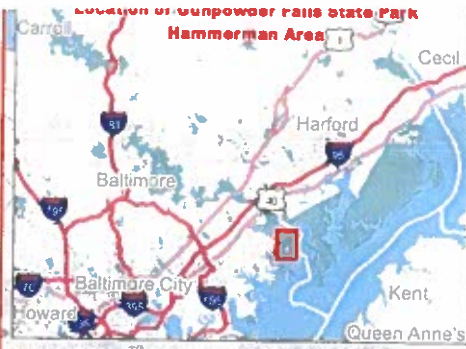

**Location of Gunpowder Falls State Park
Hammerman Area**

**Gunpowder Falls
State Park**

Park Headquarters Address:
2813 Jerusalem Road
Kingsville, MD 21087
Contact: 410-592-2897 **Emergencies:** 410-260-8888

- Parking Scenic Archery Bldg.
- Pavilion Soft Launch Concessions
- Restroom Boat Ramp Fishing
- Accessible Features
- Trail (color indicates Blaze)
- Park Boundary (Approx.)
- Park Road *Shoreline*
- 10' Contour Interval *Fishing*
(from USGS)