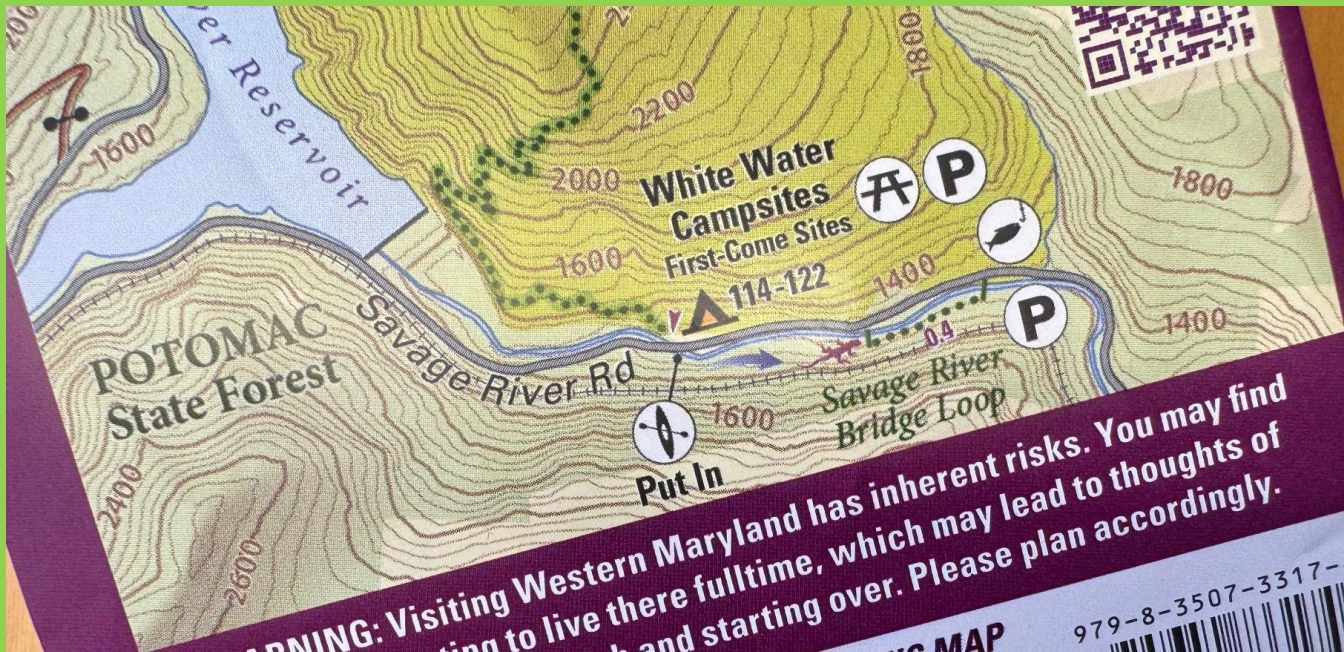

**THIS IS NOT A
WALK PATH TO
THE STATE LAND**

Meeting with DNR at Garrett-Potomac State Forest HQ in Oakland, MD

“And is it ever cool. Design intelligence! Whatever you people have been eating for breakfast, keep eating that.”

“Just want to say that I freaking love your maps!! I'm in Maryland but go into PA regularly for weekend State Forest exploring.”

“These maps are AMAZING! They make trip planning for bikepacking so easy. I am a customer and fan for life - thank you!”

“Got my map today in time to plan our biking/hiking/rafting trip to Ohiopyle State Park. This map is so frigging detailed we don't even need to take the trip – we can just find endless adventures simply gazing at the map!”