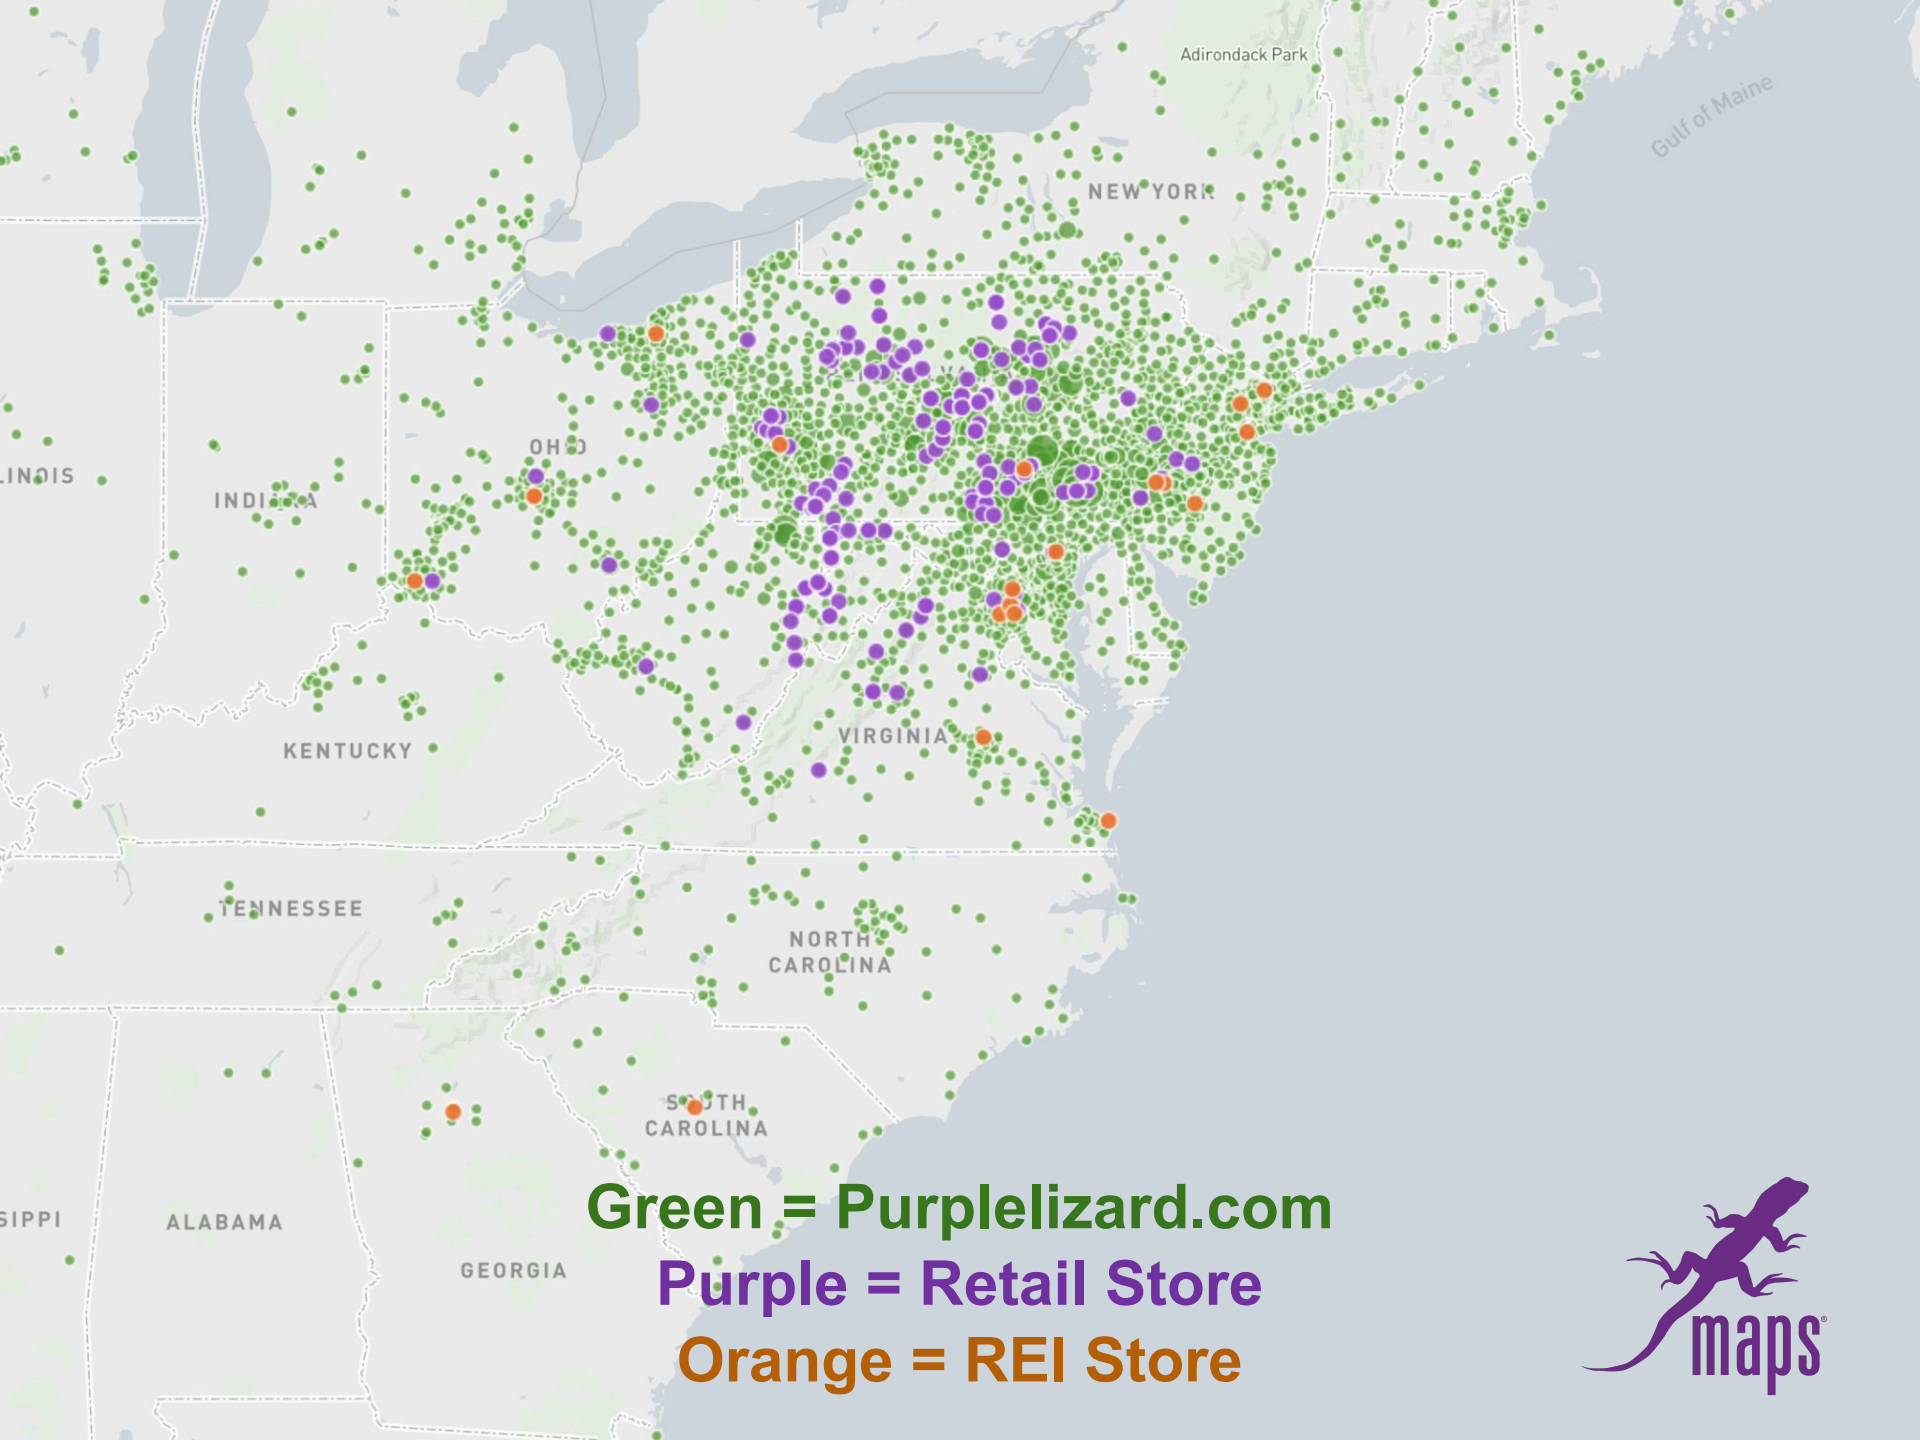

Maryland Outdoor Recreation Summit October 2024

19 Different Lizard Map Titles

Pennsylvania - Maryland - Ohio - Virginia
West Virginia - Puerto Rico

*“Thank you for making such amazing,
thought provoking, and humorous maps.
(Who’d ever think you could say these
things about a map?!)*

*Purple Lizard Maps take adventuring to
the next level!”*

Lisa

Purple Lizard Maps include the full spectrum of outdoor recreation assets

Including gateway and destination communities

Green = Purplelizard.com

Purple = Retail Store

Orange = REI Store

Showcase & Elevate

- “Big Picture Maps”
- Connect users to landscapes gateway/destination communities
- Highly curated & detailed
- Exceptionally easy to read
- Illustrate *all* outdoor recreation options
- Award winning cartography

DEEP CREEK LAKE - GARRETT COUNTY MARYLAND
OUTDOOR RECREATION

DEEP CREEK SAVAGE RIVER STATE FOREST

LIZARD MAP

made fresh in small batches

STATE FORESTS:
Garrett, Potomac
and Savage River

STATE PARKS:
Deep Creek Lake
Swallow Falls, Big Run
New Germany, Sang Run
Casselman Bridge
Dans Mountain
Herrington Manor
Wolf Den Run