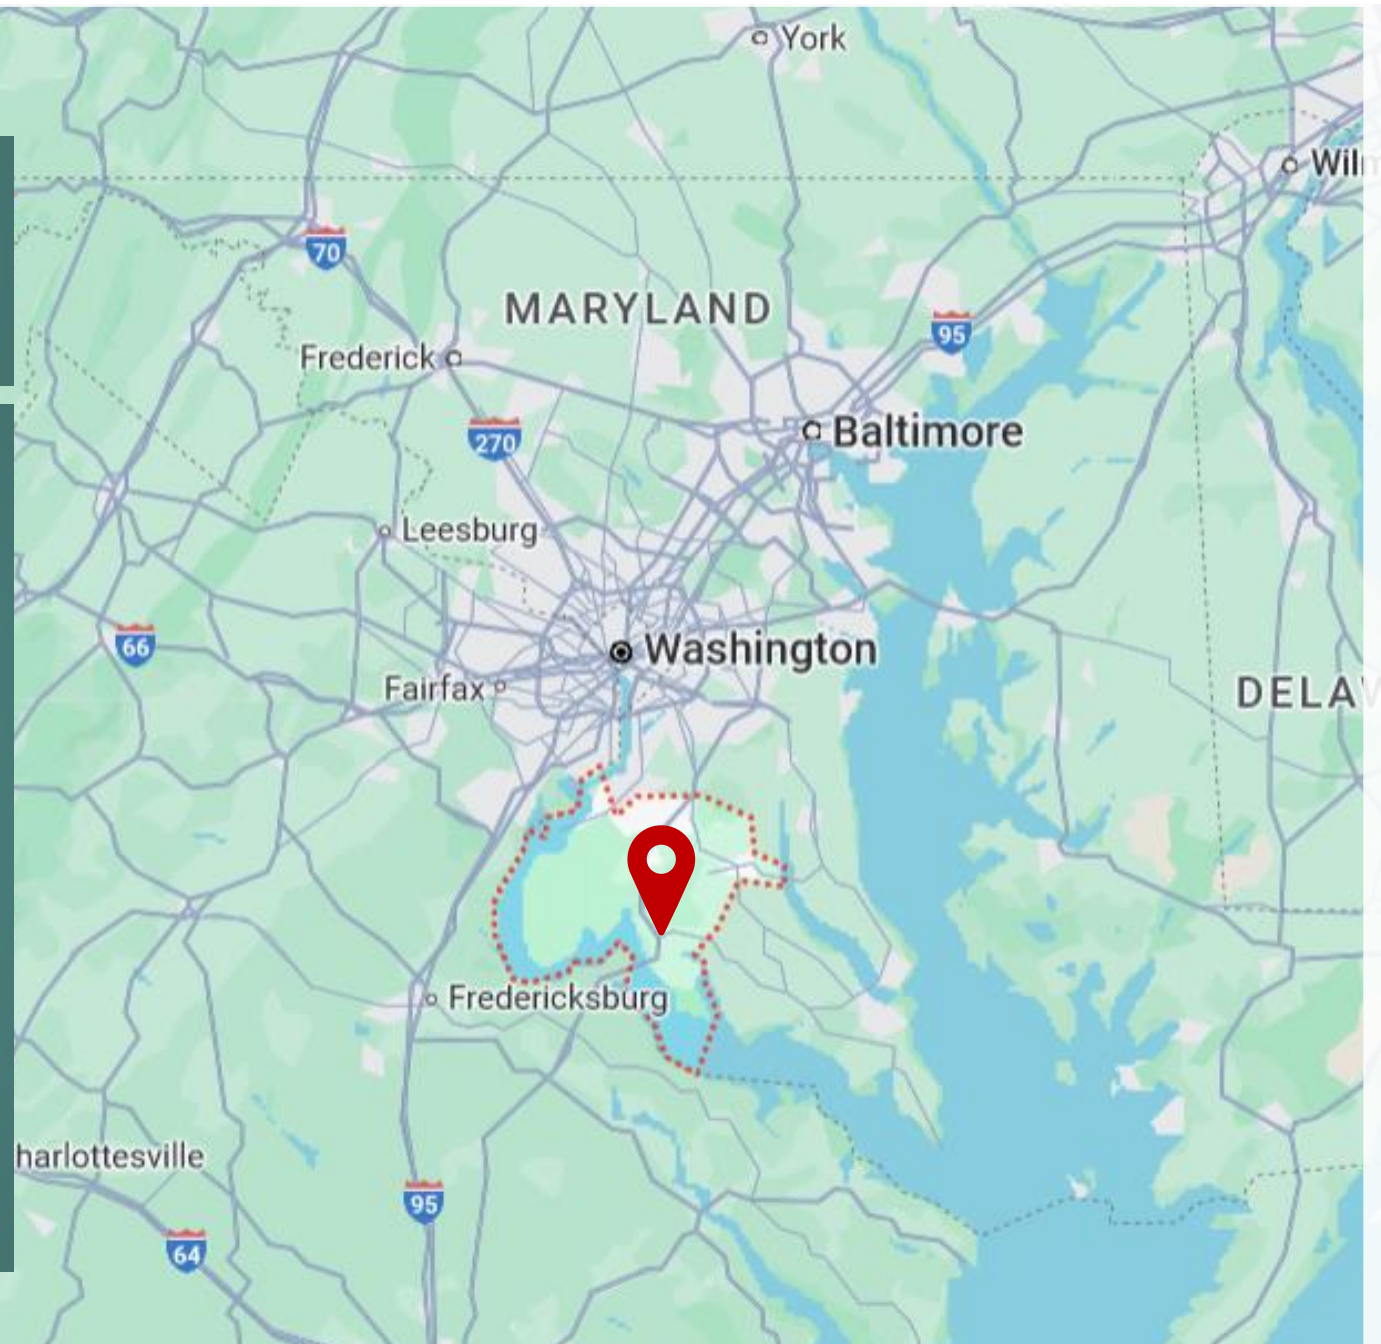

Charles County
Legends, Lore and Room to Explore

Ashley Chenault | Chief of Tourism
Charles County Department of Recreation, Parks, and Tourism

Where is Charles County?

- 30 miles southeast of Washington, D.C.
- 95 miles from Richmond, VA
- Major Waterways:
 - Potomac River
 - Patuxent River

Baltimore, MD

Richmond, VA

Raleigh, NC

Washington, DC

Key Markets

Diversifying Assets Outdoor Recreation

Regency Furniture Stadium

Indian Head Rail Trail