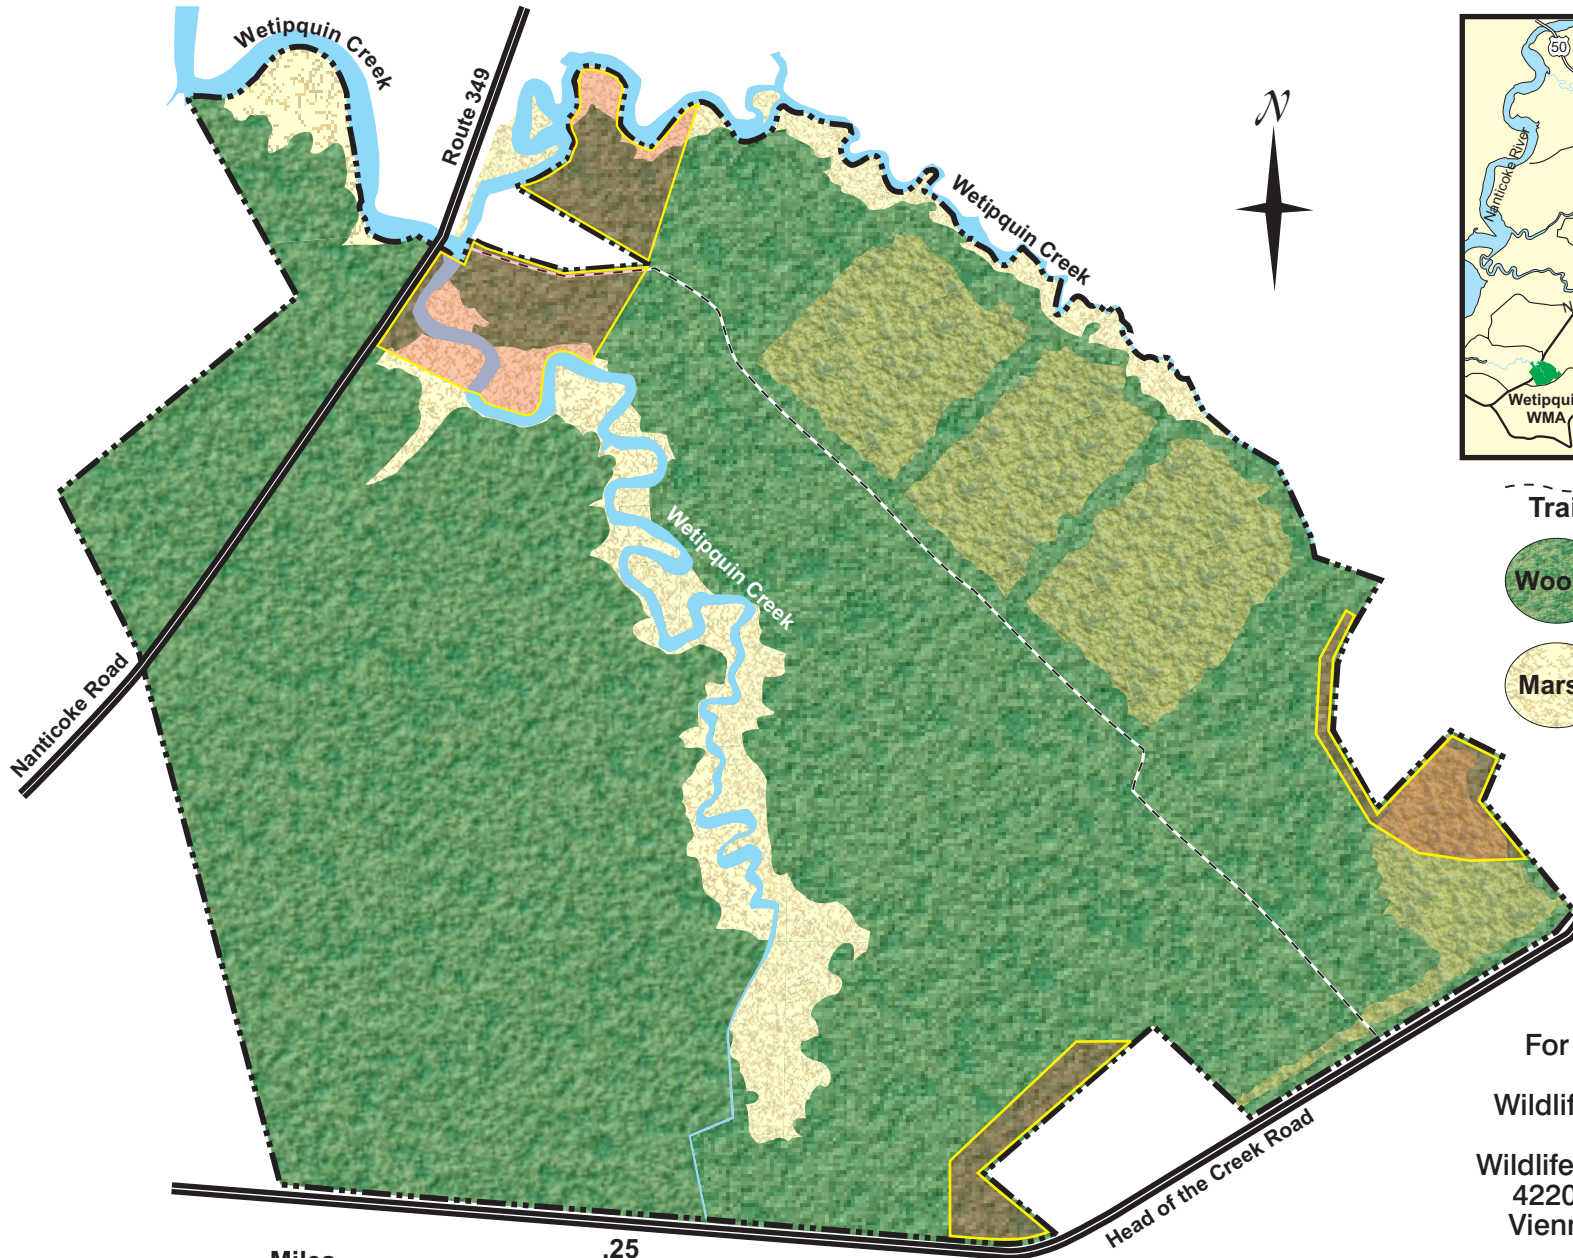

Wetipquin Wildlife Management Area

211 Acres

Wes Moore, Governor
Josh Kurtz, Secretary

-  Trail
-  WMA Boundary
-  Woods
-  Improved Road
-  Marsh
-  Creek or Stream
-  Early Succession Field
-  Safety Zone
No Hunting or Loaded Weapons