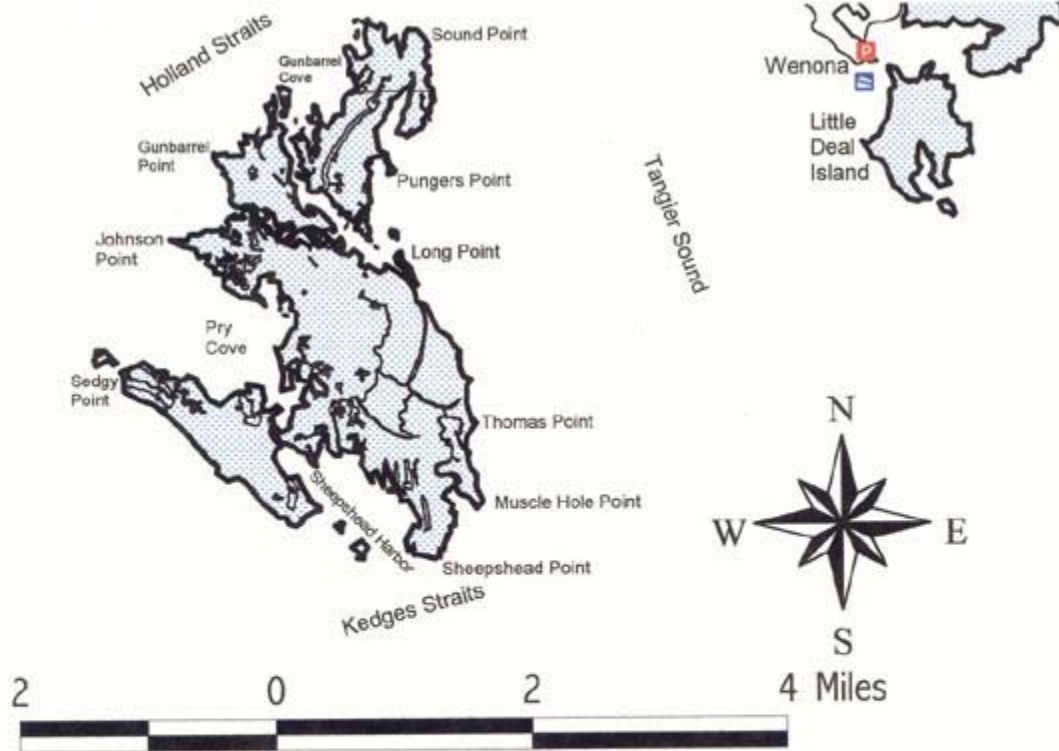

# Map of South Marsh Wildlife Management Area

- Parking
- Primitive Camping
- Boat Ramp
- South Marsh WMA Boundary
- Forest
- Marsh
- Field
- Roads and Trails

Dept. of Natural Resources  
Wildlife & Heritage Service  
Wellington WMA  
32733 Dublin Road  
Princess Anne, Md. 21853  
(410) 543-8223