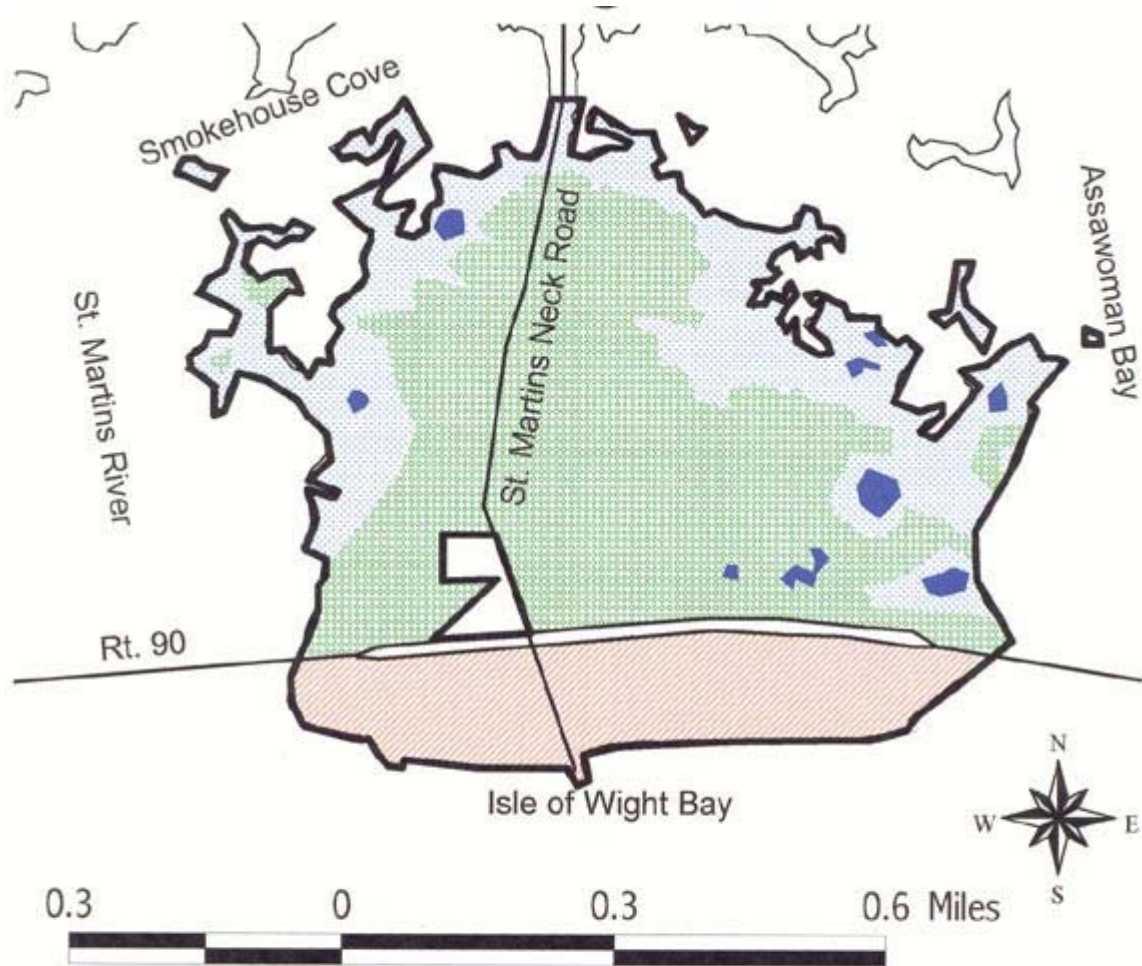

# Map of Isle of Wight Wildlife Management Area

- Parking
- Primitive Camping
- Boat Ramp
- Isle of Wight WMA Boundary
- Roads and Trails
- No Hunting Zone
- Pond
- Forest
- Field
- Marsh

Dept. of Natural Resources  
Wildlife & Heritage Service  
Wellington WMA  
32733 Dublin Road  
Princess Anne, Md. 21853  
(410) 543-8223