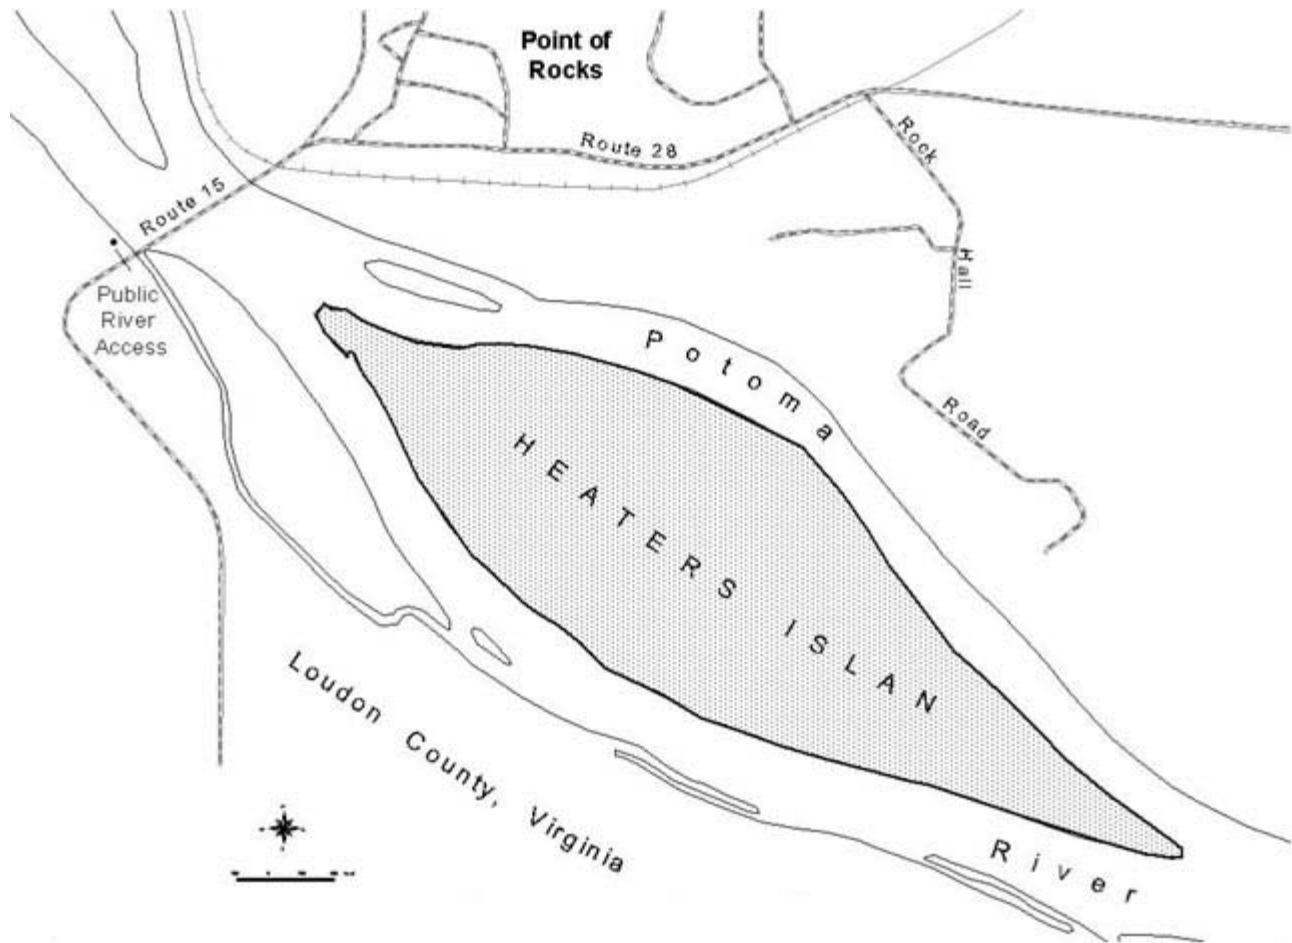

Map of Heaters Island Wildlife Management Area

Legend

-  WMA Roads/Trails
-  Streams
-  Roads
-  Power R.O.W.
-  Gas Line R.O.W.
-  WMA Boundary
-  Hunting Area

This map was created for general planning purposes. It was compiled by Resource Planning from data sets available at the time of analysis and may be no match to current conditions.