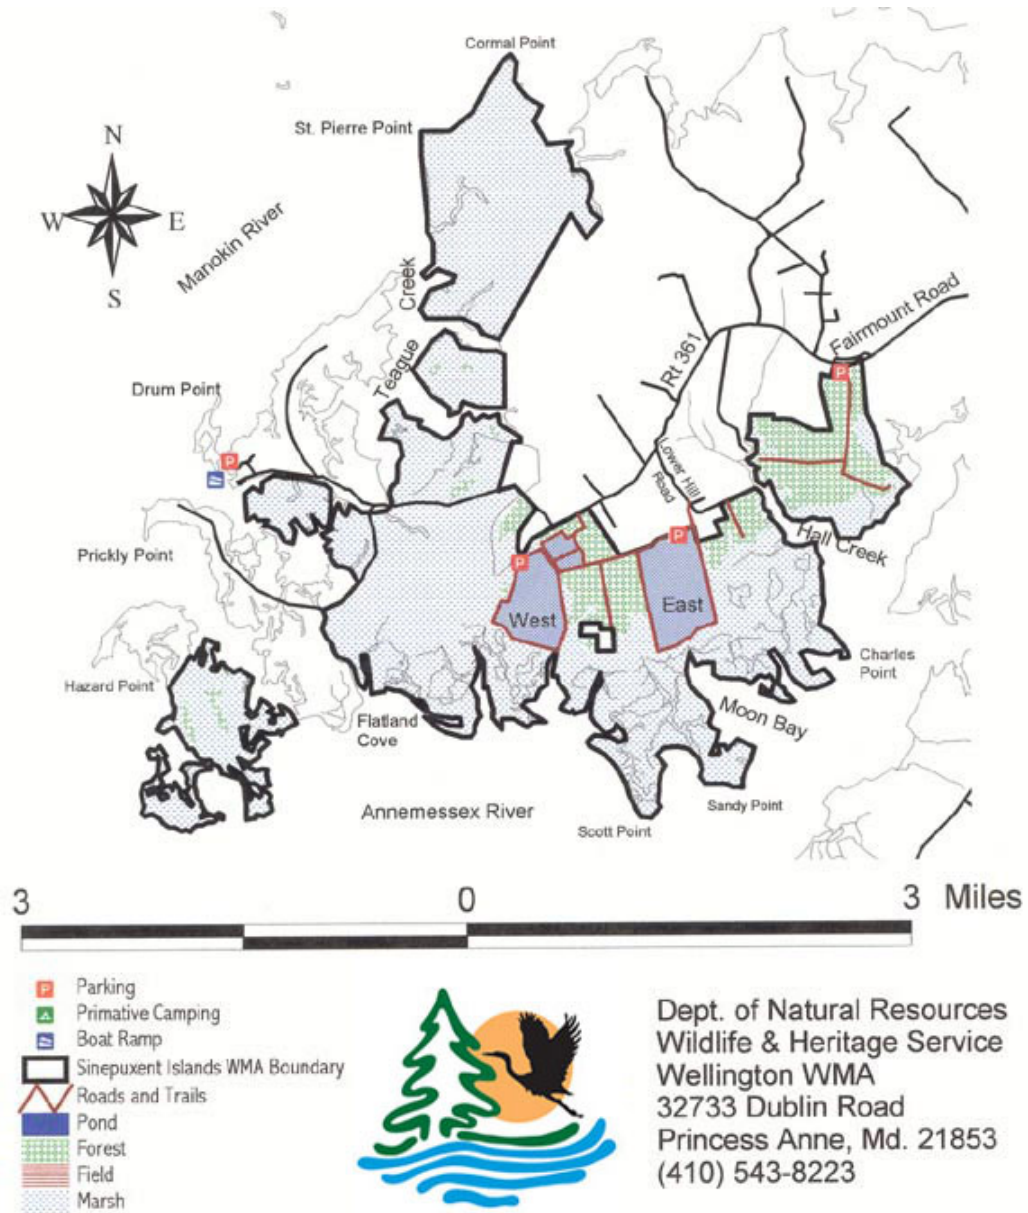

Map of Fairmount Wildlife Management Area

Dept. of Natural Resources
Wildlife & Heritage Service
Wellington WMA
32733 Dublin Road
Princess Anne, Md. 21853
(410) 543-8223