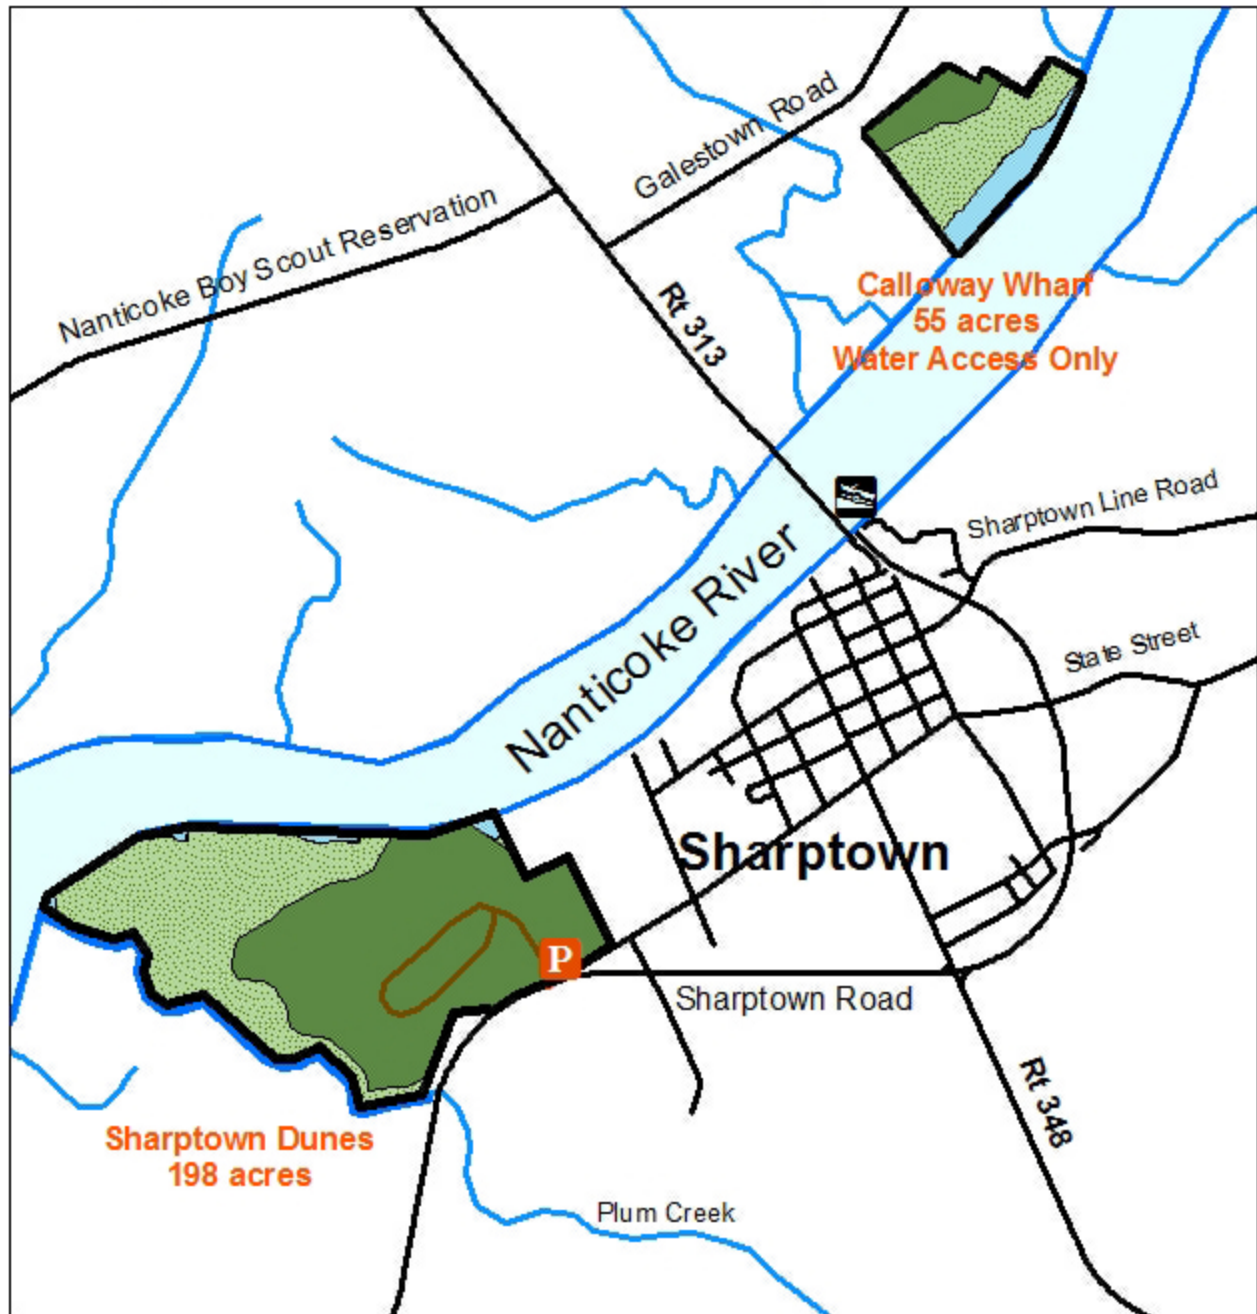

# Nanticoke River WMA Sharptown Dunes and Calloway Wharf Tracts

## Legend

-  boat ramp
-  parking lot
-  roads and trails
-  WMA boundary
-  marsh
-  upland forest
-  hardwood swamp forest