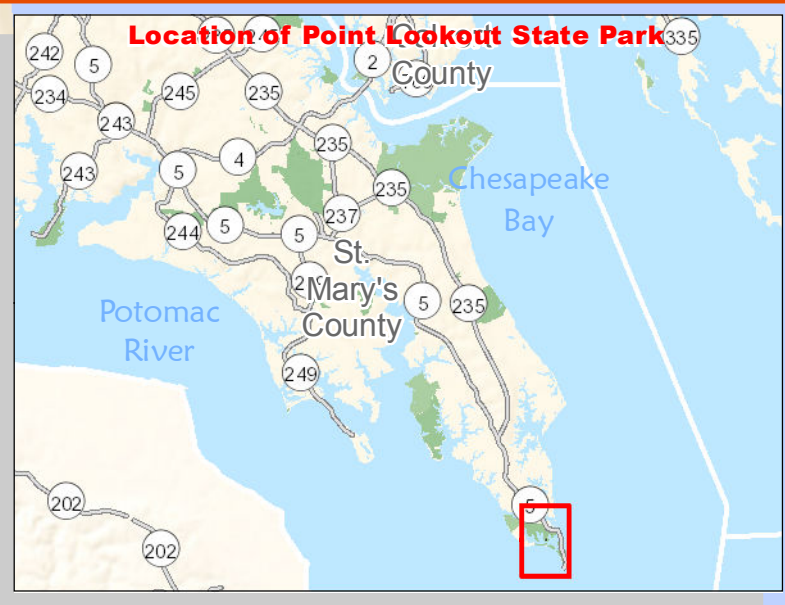

# POINT LOOKOUT SP

## Point Lookout State Park

**Park Address:**  
11175 Point Lookout Rd  
Scotland, MD 20687  
**Contact:** 301-872-5688 **Emergencies:** 410-260-8888

Parking	Boat Ramp	Soft Launch
Restroom	Park Office	Fishing
Camping	Pavilion	
Accessible Features		
Trail		
Water Trail (Color Indicates Blaze)		
Roads (not all shown)		
Park Boundary (Approx.)		