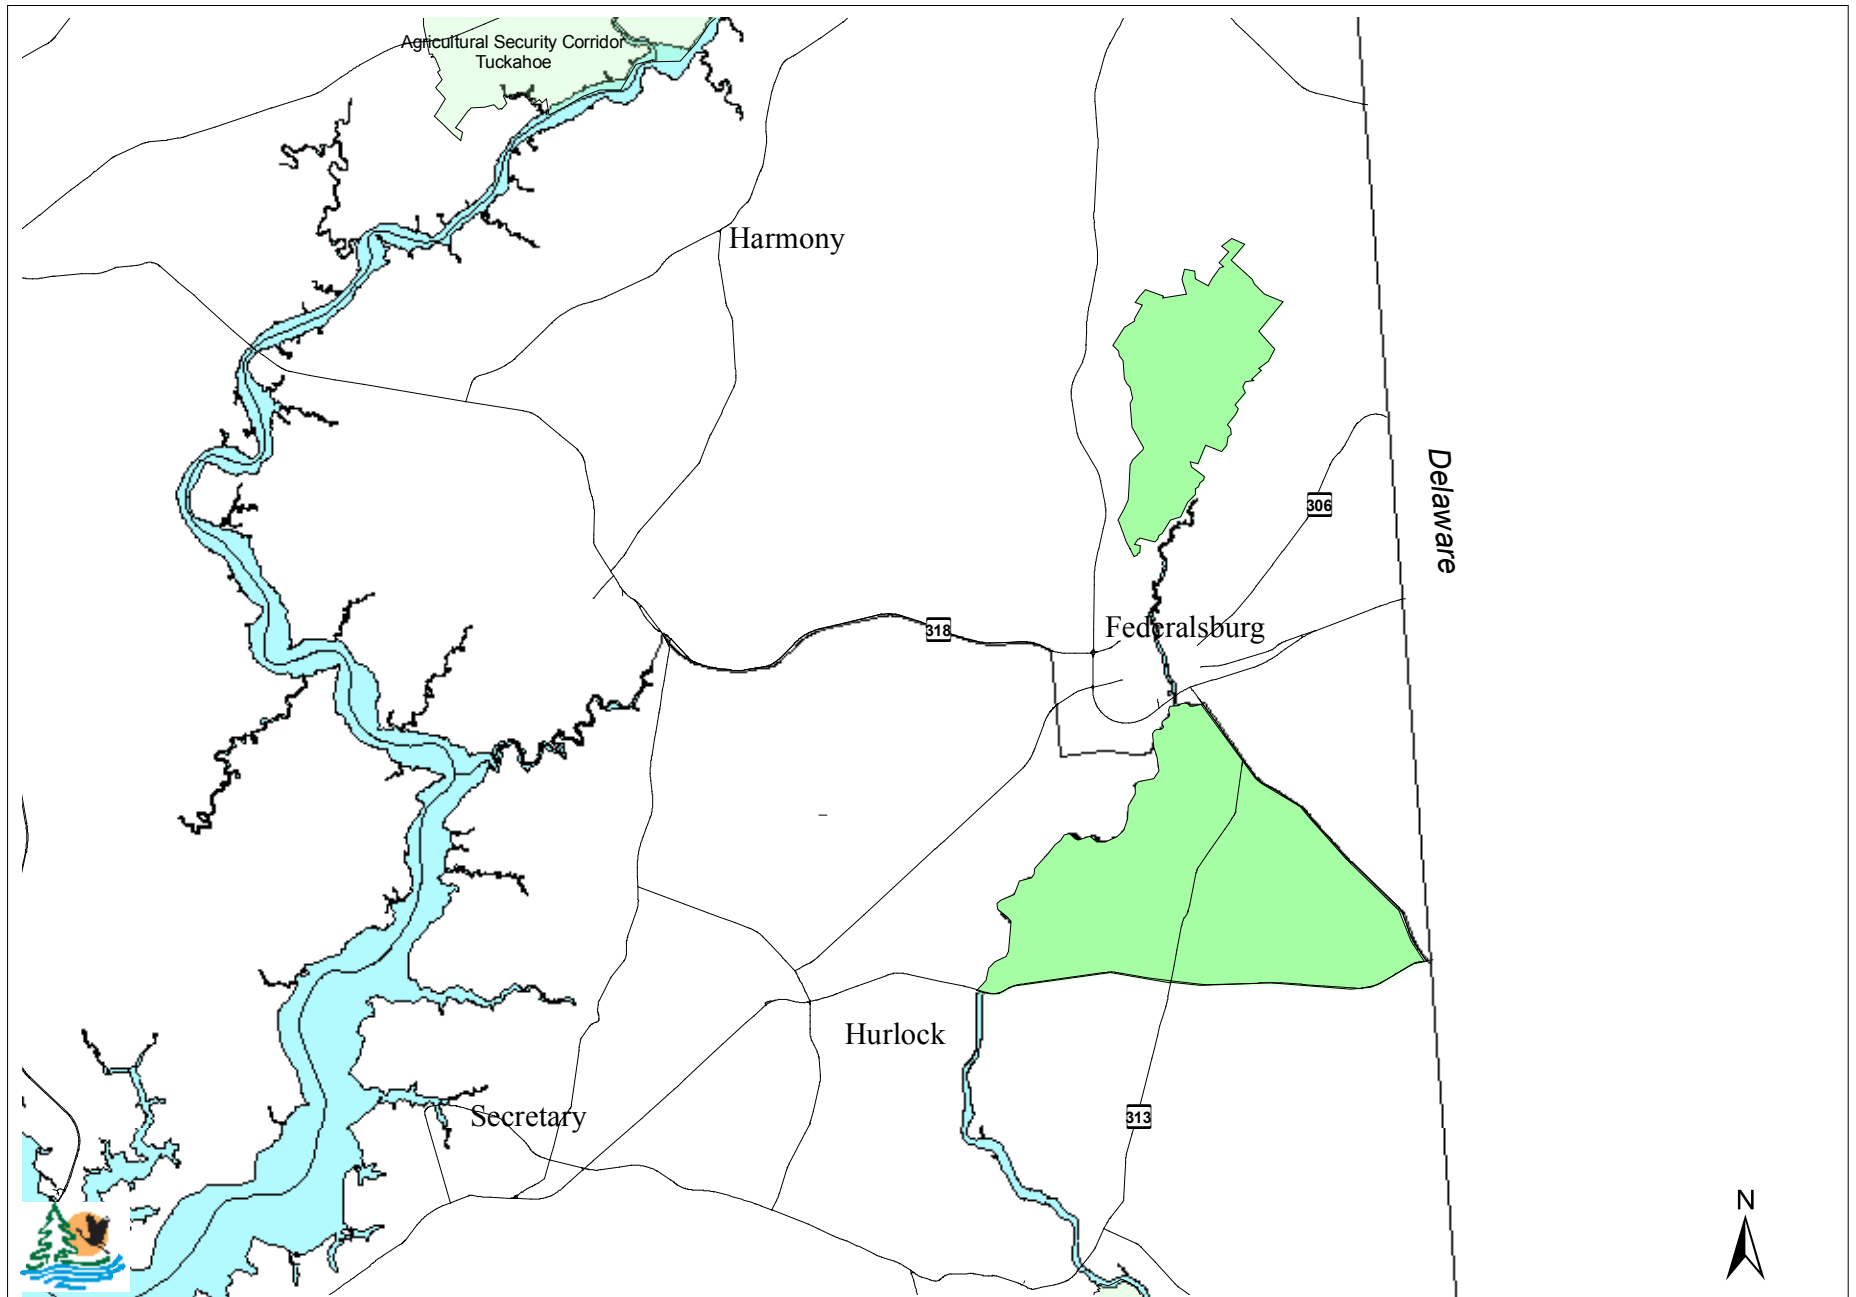

# Agricultural Security Corridor - Marshyhope Rural Legacy Area

Map Production Date: January, 2007