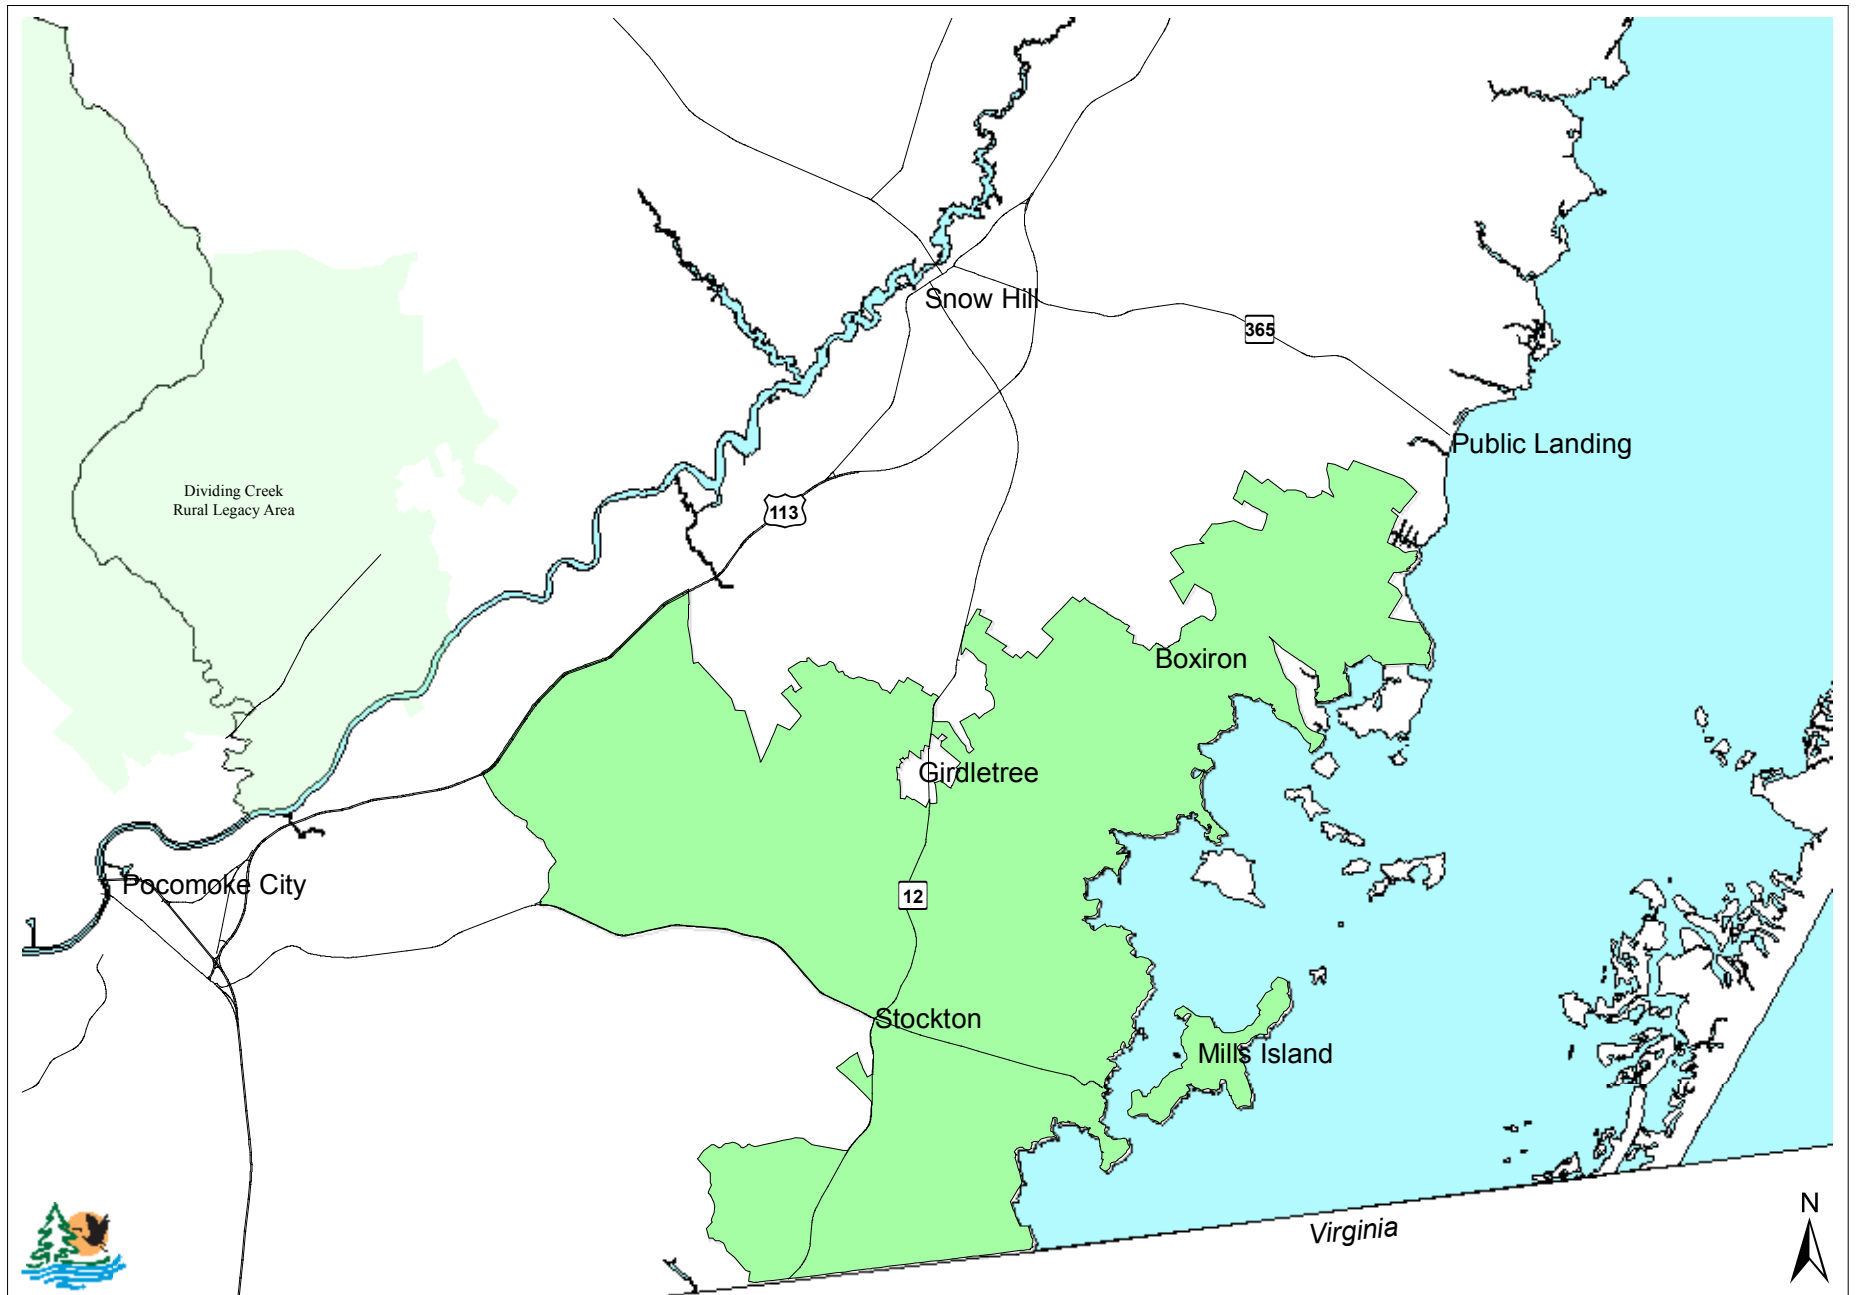

# Coastal Bays Rural Legacy Area

Map Production Date: September 2010