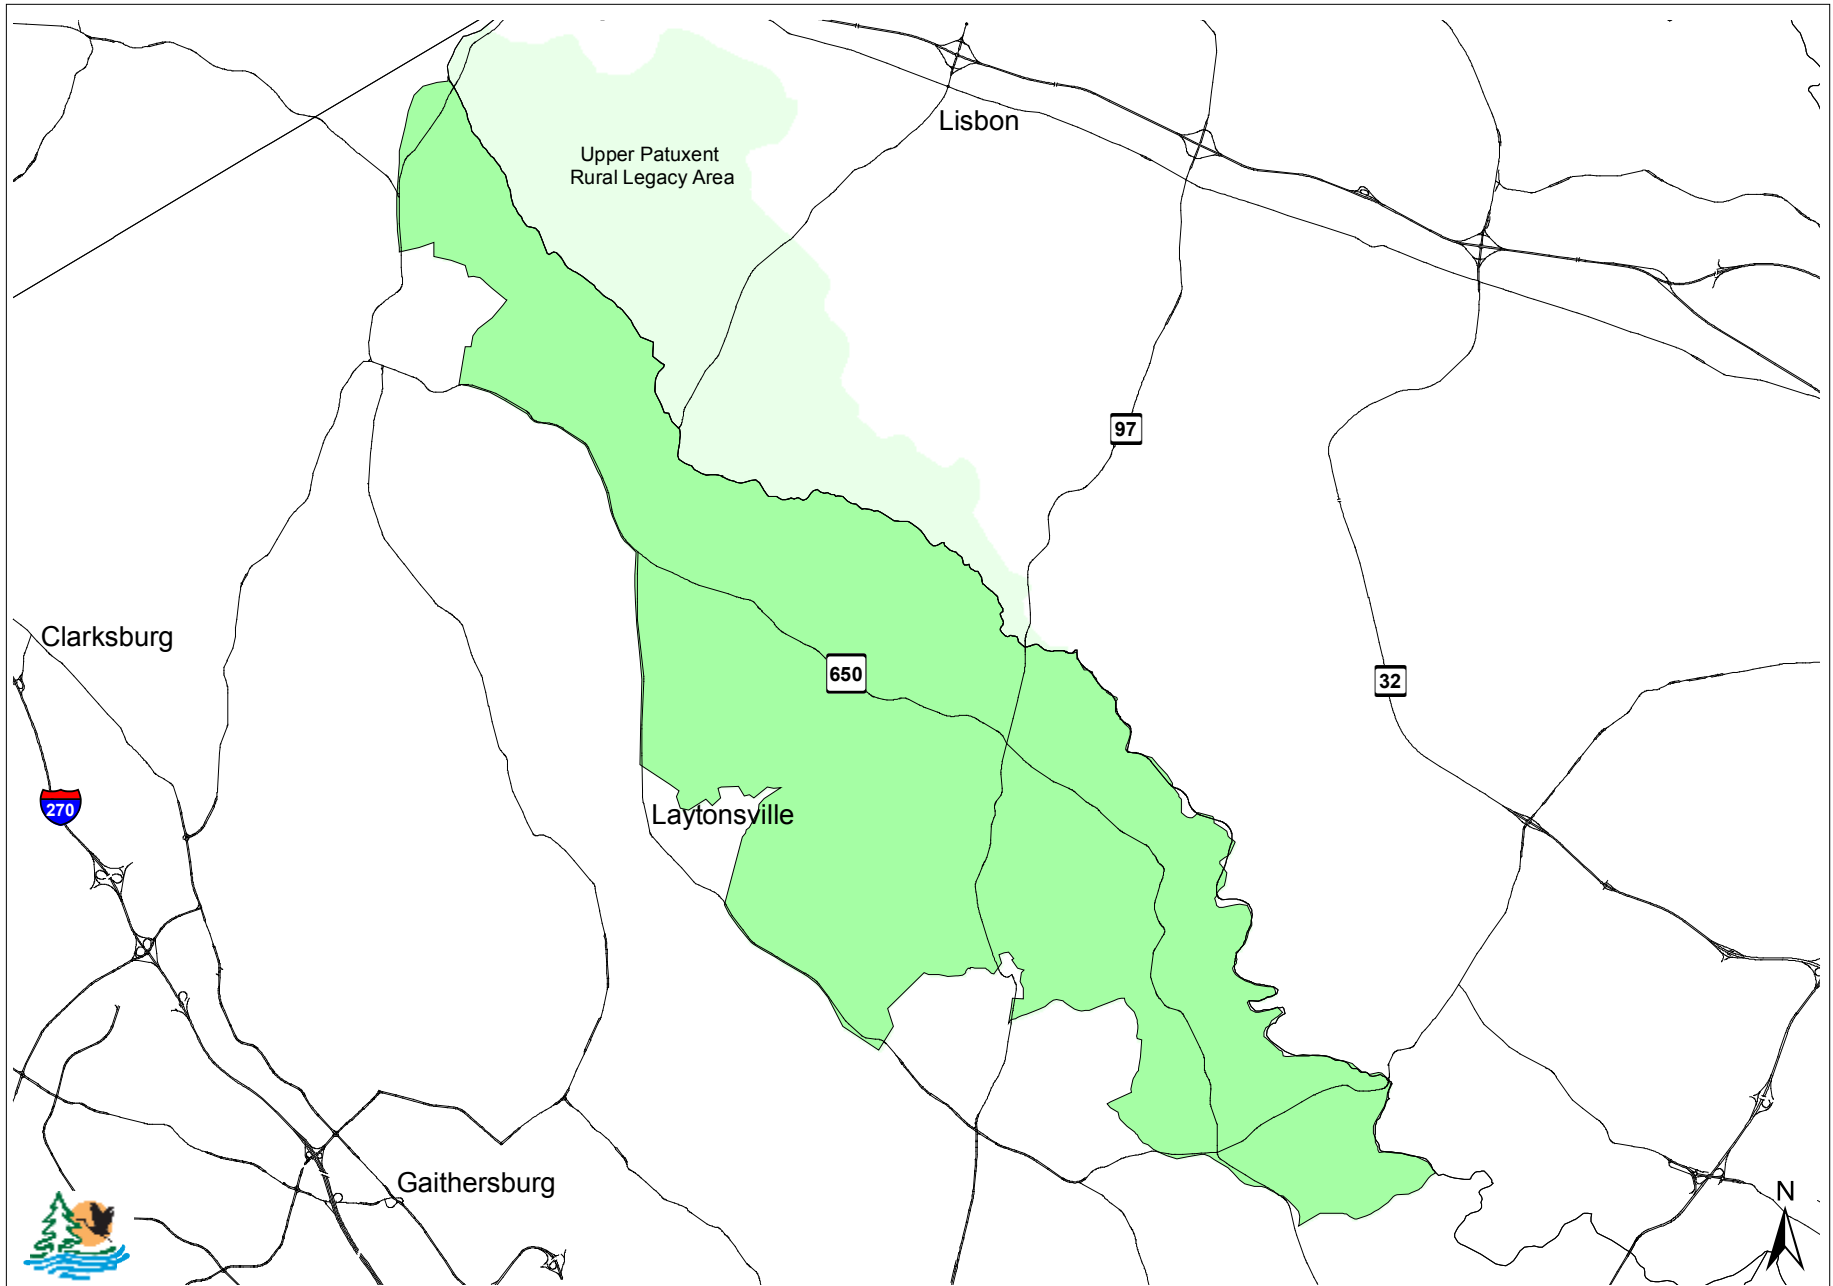

Upper Patuxent River Reservoir Watershed Rural Legacy Area (Montgomery County)

Map Production Date: February, 2007